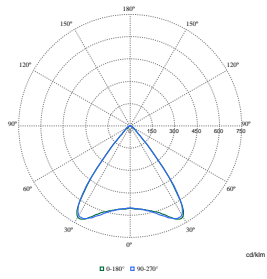

Polar Wide Diagrams

Polar Normal (separate) - SM530CI - 910505105967