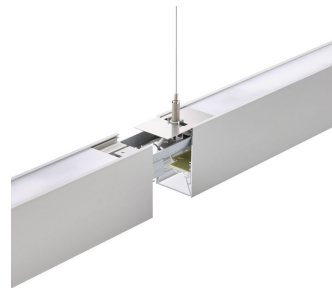

## Productgegevens

TrueLine\_SM-line-U3

TrueLine Surface Mounted black housing

TrueLine\_SM\_SP-line-coupling-piece-side-view

TrueLine\_SM\_SP-line-connection-top-view-2

TrueLine\_Surface-Mounted-line-side-view