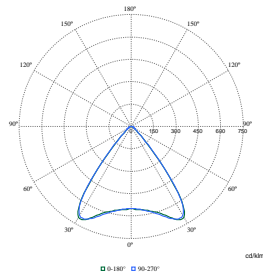

Polar Normal (separate) - SM530CI - 910505103239