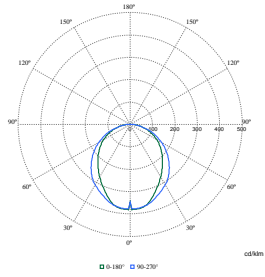

Polar Wide Diagrams

Polar Normal (separate) - SM530CI - 910505103277