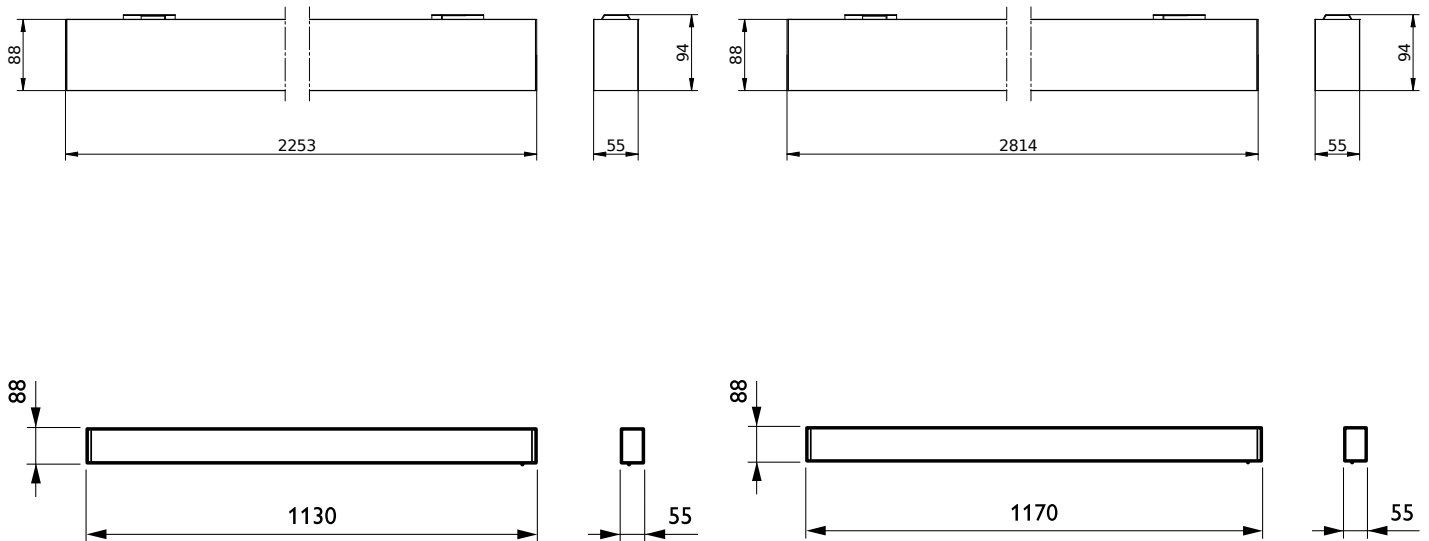

Maatschets