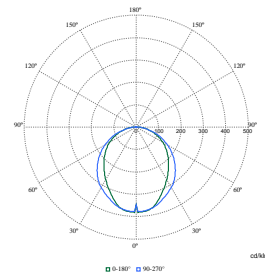

Polar Normal (separate) - SM530CI - 910505103231