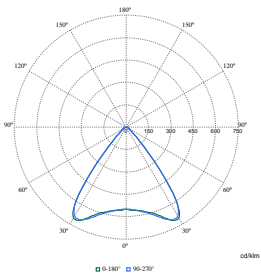

TrueLine, surface mounted

Polar Wide Diagrams

Polar Normal (separate) - SM530CI - 910505103219

Polar Normal (separate) - SM530CI - 910505103241

Polar Normal (separate) - SM530CI - 910505103220

Polar Normal (separate) - SM530CI - 910505103236