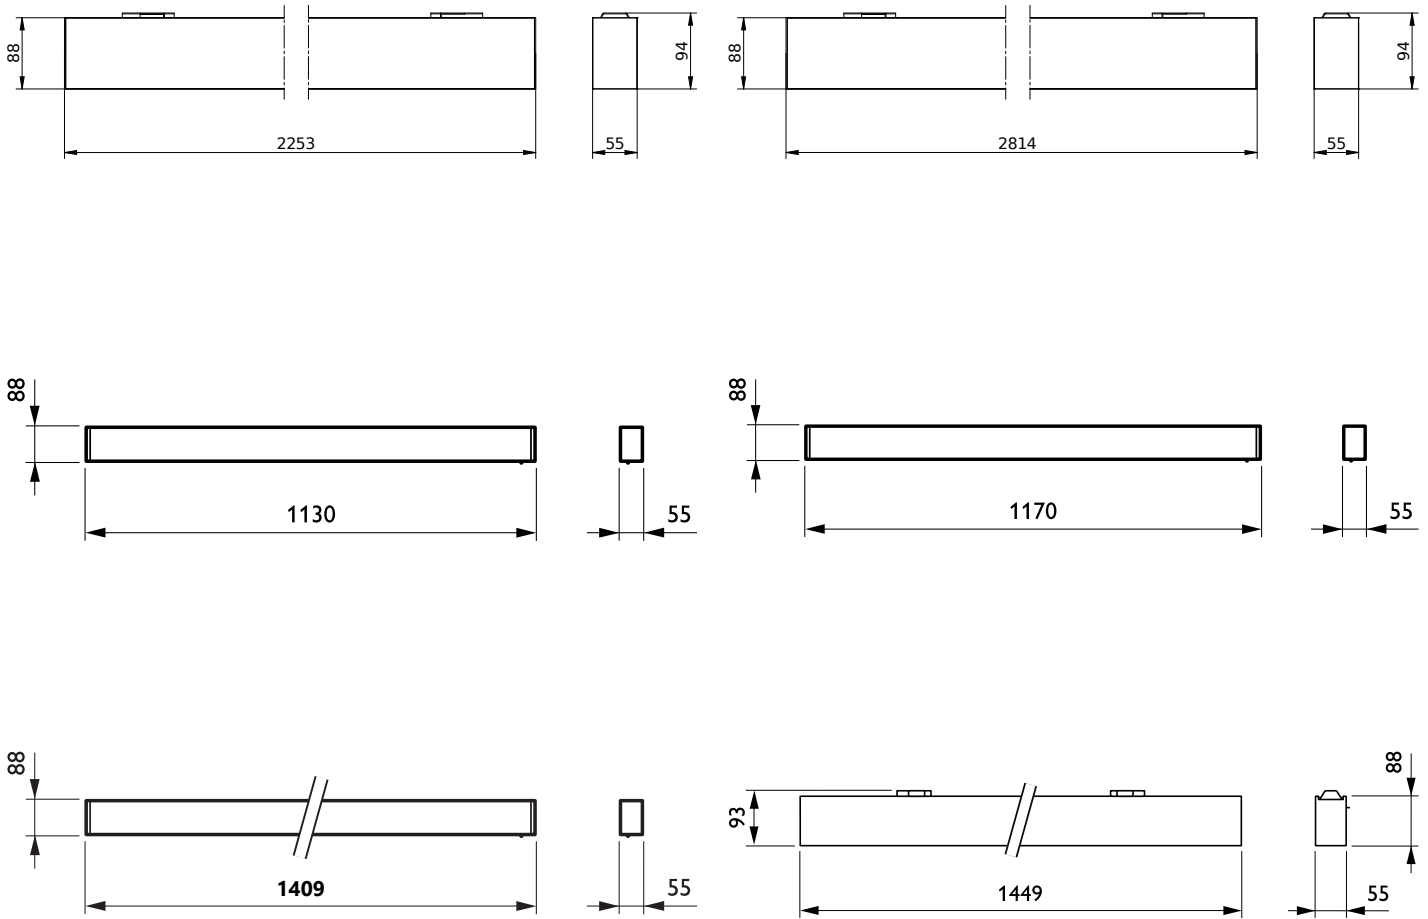

Versions

TrueLine, surface mounted

Versions

TrueLine-SM530 L570 BK

TrueLine-SM530 L2810 WH

Dimensional drawing

TrueLine, surface mounted

Dimensional drawing