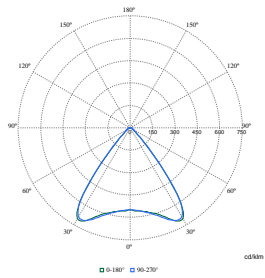

Polar Normal (separate) - SM530CI - 910505103253