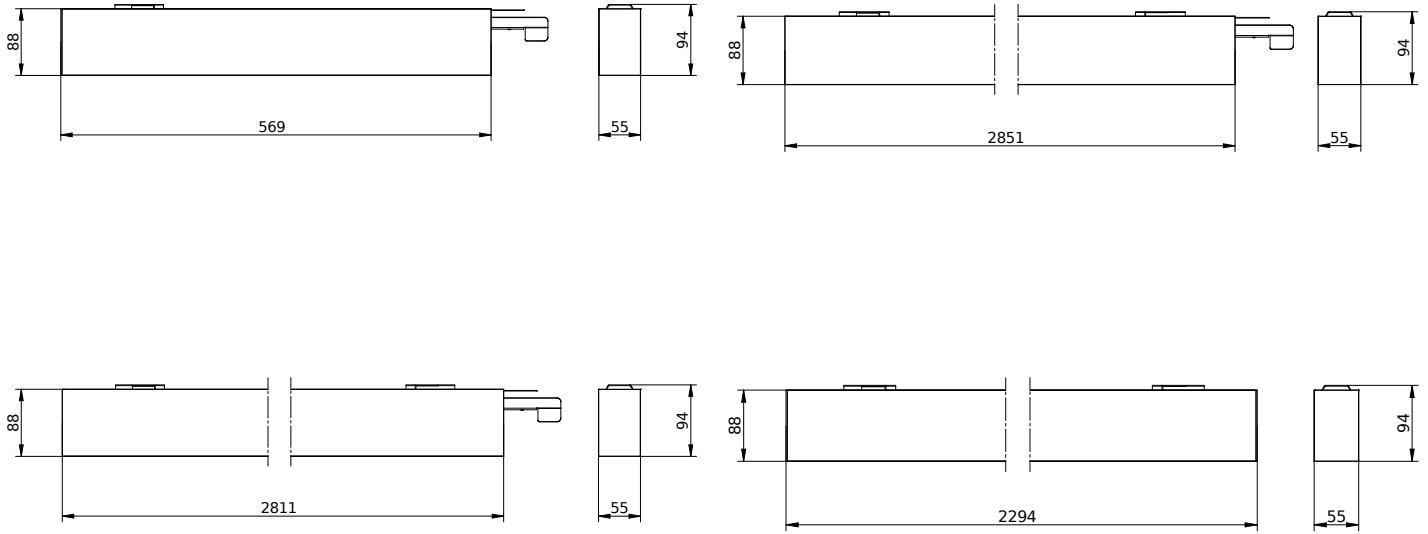

Versions

TrueLine, surface mounted

Versions

TrueLine-SM530 L570 BK

TrueLine-SM530 L2810 WH

Dimensional drawing

TrueLine, surface mounted

Dimensional drawing