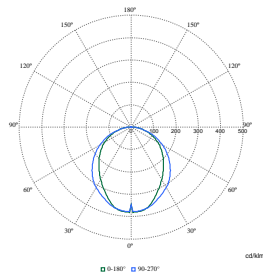

TrueLine, surface mounted

Polar Wide Diagrams

Polar Normal (separate) - SM530CI - 910505103276

Polar Normal (separate) - SM530CI - 910505103240

Polar Normal (separate) - SM530CI - 910505103266

Polar Normal (separate) - SM530CI - 910505103268