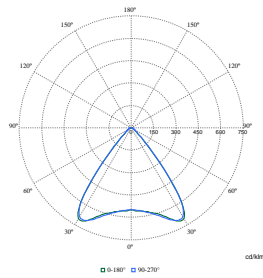

Polar Normal (separate) - SM530CI - 910505103233