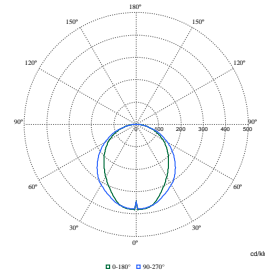

TrueLine, surface mounted

Polar Wide Diagrams

Polar Normal (separate) - SM530CI - 910505103276

Polar Normal (separate) - SM530CI - 910505103240

Polar Normal (separate) - SM530CI - 910505103266

Polar Normal (separate) - SM530CI - 910505103268