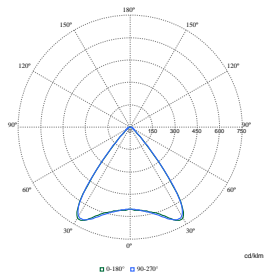

TrueLine, surface mounted

Polar Wide Diagrams

Polar Normal (separate) - SM530CI - 910505103276

Polar Normal (separate) - SM530CI - 910505103240

Polar Normal (separate) - SM530CI - 910505103266

Polar Normal (separate) - SM530CI - 910505103268