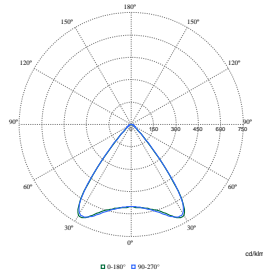

Polar Normal (separate) - SM530CI - 910505103230