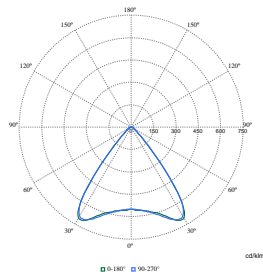

TrueLine, surface mounted

Polar Wide Diagrams

Polar Normal (separate) - SM530CI - 910505103268

Polar Normal (separate) - SM530CI - 910505103242

Polar Normal (separate) - SM530CI - 910505103231

Polar Normal (separate) - SM530CI - 910505103253