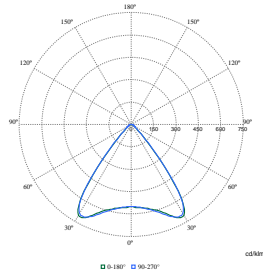

Polar Normal (separate) - SM530CI - 910505103228