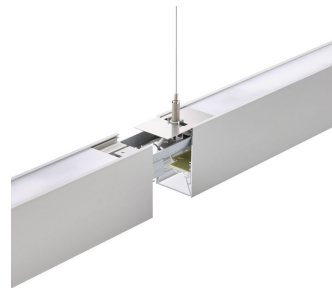

Philips TrueLine Surface: True line of light

TrueLine, surface mounted

Architects need a lighting solution that matches the interior architecture of the property they are working on. They want a light line with an elegant design and very high light levels. Specifiers need luminaires that enable them to save energy while at the same time providing the right level of light, in compliance with office lighting norms. And office workers want visually comfortable lighting conditions that help them perform better. TrueLine Recessed is able to meet all of these different requirements. TrueLine is also available in recessed and suspended versions.

TrueLine_SM_SP-line-coupling-piece-side-view

TrueLine_SM_SP-line-connection-top-view-2

TrueLine_Surface-Mounted-line-side-view

SP530P U4 BK DPP

TrueLine_SM_SP-line-connection-side-view-2

TrueLine, surface mounted