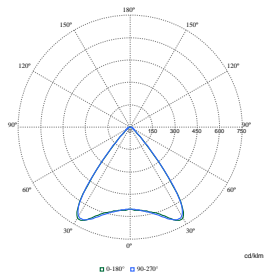

TrueLine, surface mounted

Polar Wide Diagrams

Polar Normal (separate) - SM530CI - 910505103268

Polar Normal (separate) - SM530CI - 910505103242

Polar Normal (separate) - SM530CI - 910505103231

Polar Normal (separate) - SM530CI - 910505103253