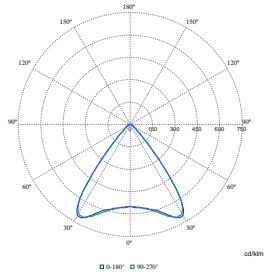

Polar Wide Diagrams

Polar Normal (separate) - SM530CI - 910505103239

Polar Normal (separate) - SM530CI - 910505103223

Polar Normal (separate) - SM530CI - 910505103224

TrueLine, surface mounted

Polar Wide Diagrams