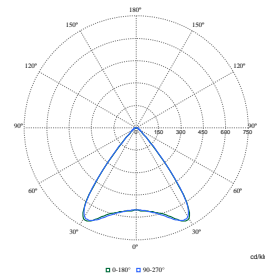

Polar Normal (separate) - SM530CI - 910505103233

Polar Normal (separate) - SM530CI - 910505103265

Polar Normal (separate) - SM530CI - 910505103219

Polar Normal (separate) - SM530CI - 910505103241

Polar Normal (separate) - SM530CI - 910505103220

TrueLine, surface mounted

Polar Wide Diagrams

Polar Normal (separate) - SM530CI -
910505103236