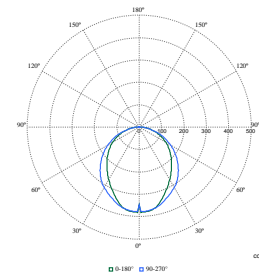

Order Code	Full Product Name	Product family code
910505103250	SM530C 30S/940 DEIA L2250 ALU	SM530C
910505103253	SM530C 50S/930 DEIA L2250 ALU	SM530C
910505103254	SM530C 30S/940 DEIA LN L2250 ALU	SM530C
910505103255	SM530C 68S/940 DEIA L2250 ALU	SM530C
910505103264	SM530C 62S/930 DEIA L2810 ALU	SM530C
910505103267	SM530C 38S/940 DEIA LN L2810 ALU	SM530C
910505103252	SM530C 50S/940 SEIA U4 L2290 BK	SM530C
910505103236	SM530C 31S/940 DEIA L1410 BK	SM530C
910505103276	SM530C 34S/TW9 DEIA L1130 BK	SM530C
910505103241	SM530C 12S/940 DEIA LE L570 ALU	SM530C
910505103251	SM531C 30S/940 DEIA L2250 BK	SM531C
910505103265	SM530C 62S/940 DEIA L2810 BK	SM530C
910505103268	SM530C 86S/940 SEIA LN U4 L2850 ALU	SM530C
910505103243	SM530C 17S/940 DEIA LE L570 BK	SM530C
910505103237	SM530C 40S/940 SEIA U4 L1170 ALU	SM530C
910505103238	SM530C 34S/930 SEIA U4 L1170 ALU	SM530C
910505103239	SM530C 43S/940 SEIA U4 L1450 ALU	SM530C
910505103240	SM530C 31S/940 SEIA U4 L1450 ALU	SM530C
910505103278	SM530C 43S/TW9 SEIA U4 L1450 ALU	SM530C
910505103266	SM531C 62S/940 DEIA L2810 WH	SM531C

Polar Wide Diagrams

Polar Normal (separate) - SM530CI - 910505103239

Polar Normal (separate) - SM530CI - 910505103223

Polar Normal (separate) - SM530CI - 910505103224

TrueLine, surface mounted

Polar Wide Diagrams