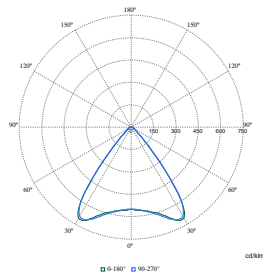

TrueLine, surface mounted

Polar Wide Diagrams

Polar Normal (separate) - SM530CI - 910505103225

Polar Normal (separate) - SM530CI - 910505103275

Polar Normal (separate) - SM530CI - 910505103254

Polar Normal (separate) - SM530CI - 910505103243