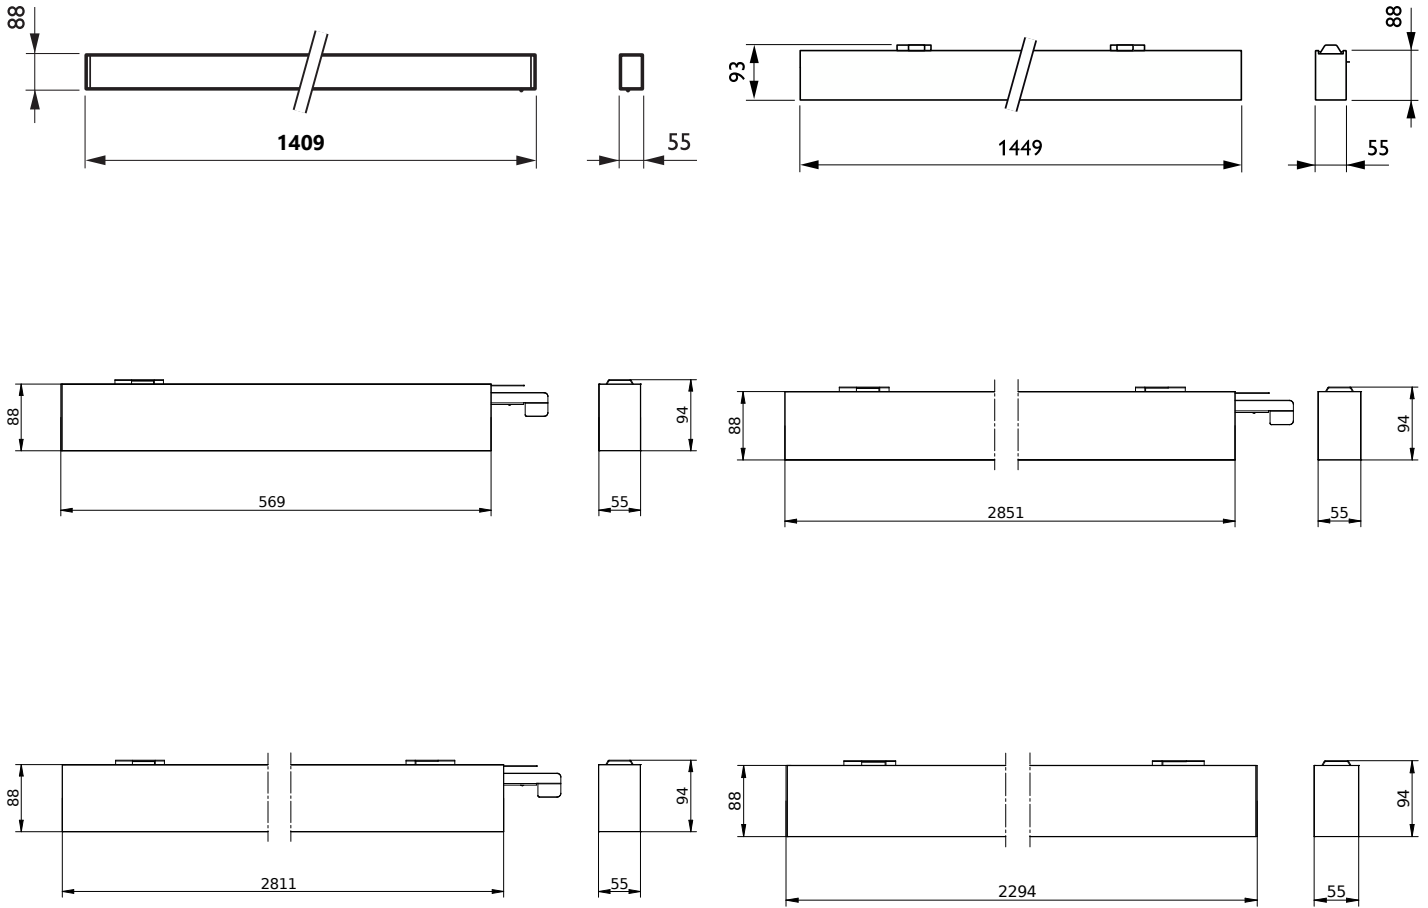

TrueLine, surface mounted

Dimensional drawing