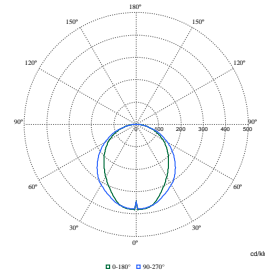

TrueLine, surface mounted

Polar Wide Diagrams

Polar Normal (separate) - SM530CI - 910505103268

Polar Normal (separate) - SM530CI - 910505103242

Polar Normal (separate) - SM530CI - 910505103231

Polar Normal (separate) - SM530CI - 910505103253