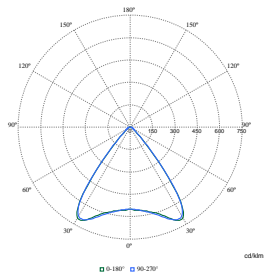

TrueLine, surface mounted

Polar Wide Diagrams

Polar Normal (separate) - SM530CI - 910505103225

Polar Normal (separate) - SM530CI - 910505103275

Polar Normal (separate) - SM530CI - 910505103254

Polar Normal (separate) - SM530CI - 910505103243