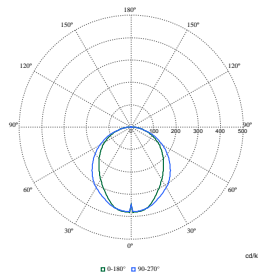

Polar Normal (separate) - SM530CI - 910505103223