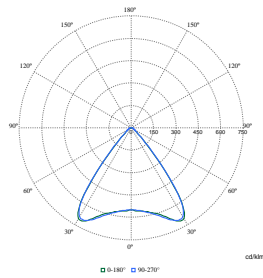

Polar Normal (separate) - SM530CI - 910505103240