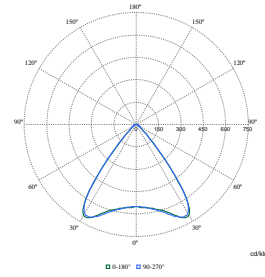

TrueLine, surface mounted

Polar Wide Diagrams

Polar Normal (separate) - SM530CI - 910505103225

Polar Normal (separate) - SM530CI - 910505103275

Polar Normal (separate) - SM530CI - 910505103254

Polar Normal (separate) - SM530CI - 910505103243