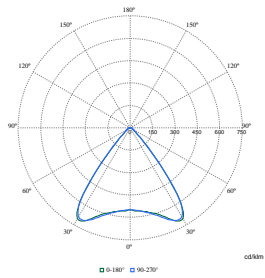

Polar Normal (separate) - SM530CI - 910505103219