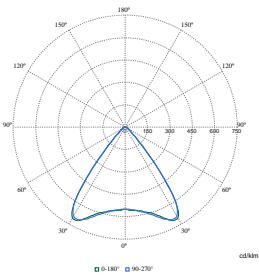

Order Code	Full Product Name	Product family code
910505103250	SM530C 30S/940 DEIA L2250 ALU	SM530C
910505103253	SM530C 50S/930 DEIA L2250 ALU	SM530C
910505103254	SM530C 30S/940 DEIA LN L2250 ALU	SM530C
910505103255	SM530C 68S/940 DEIA L2250 ALU	SM530C
910505103264	SM530C 62S/930 DEIA L2810 ALU	SM530C
910505103267	SM530C 38S/940 DEIA LN L2810 ALU	SM530C
910505103252	SM530C 50S/940 SEIA U4 L2290 BK	SM530C
910505103236	SM530C 31S/940 DEIA L1410 BK	SM530C
910505103276	SM530C 34S/TW9 DEIA L1130 BK	SM530C
910505103241	SM530C 12S/940 DEIA LE L570 ALU	SM530C
910505103251	SM531C 30S/940 DEIA L2250 BK	SM531C
910505103265	SM530C 62S/940 DEIA L2810 BK	SM530C
910505103268	SM530C 86S/940 SEIA LN U4 L2850 ALU	SM530C
910505103243	SM530C 17S/940 DEIA LE L570 BK	SM530C
910505103237	SM530C 40S/940 SEIA U4 L1170 ALU	SM530C
910505103238	SM530C 34S/930 SEIA U4 L1170 ALU	SM530C
910505103239	SM530C 43S/940 SEIA U4 L1450 ALU	SM530C
910505103240	SM530C 31S/940 SEIA U4 L1450 ALU	SM530C
910505103278	SM530C 43S/TW9 SEIA U4 L1450 ALU	SM530C
910505103266	SM531C 62S/940 DEIA L2810 WH	SM531C

Polar Wide Diagrams

Polar Normal (separate) - SM530CI - 910505103239