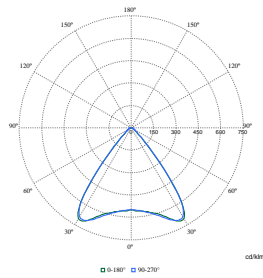

Polar Normal (separate) - SM530CI - 910505103241