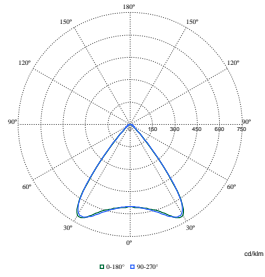

TrueLine, surface mounted

Polar Wide Diagrams

Polar Normal (separate) - SM530CI - 910505103217