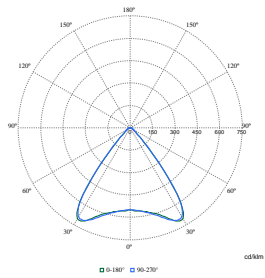

Polar Normal (separate) - SM530CI - 910505103276