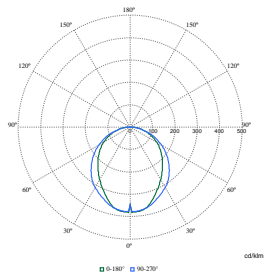

Polar Normal (separate) - SM530CI - 910505103251