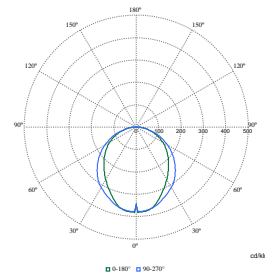

Polar Normal (separate) - SM530CI - 910505103277