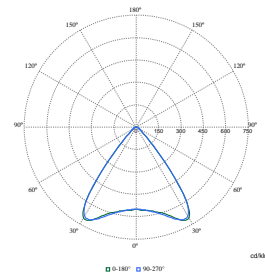

Polar Normal (separate) - SM530CI - 910505103265