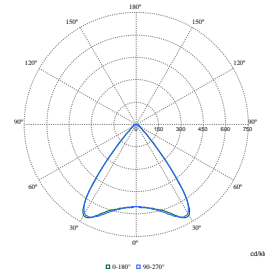

Polar Normal (separate) - SM530CI - 910505103278