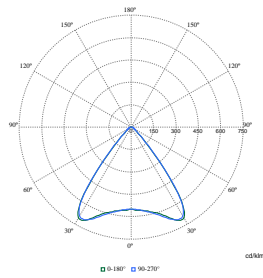

TrueLine, surface mounted

Polar Wide Diagrams

Polar Normal (separate) - SM530CI - 910505103239

Polar Normal (separate) - SM530CI - 910505103223

Polar Normal (separate) - SM530CI - 910505103224

Polar Normal (separate) - SM530CI - 910505103237