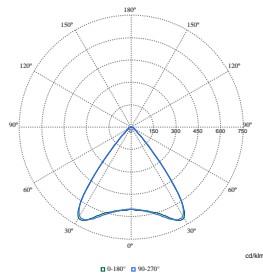

TrueLine, surface mounted

Polar Wide Diagrams

Polar Normal (separate) - SM530CI - 910505103264

Polar Normal (separate) - SM530CI - 910505103255

Polar Normal (separate) - SM530CI - 910505103226

Polar Normal (separate) - SM530CI - 910505103217