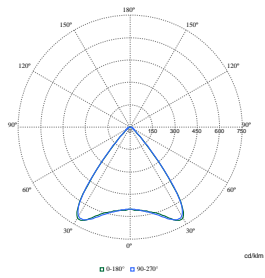

TrueLine, surface mounted

Polar Wide Diagrams

Polar Normal (separate) - SM530CI - 910505103264

Polar Normal (separate) - SM530CI - 910505103255

Polar Normal (separate) - SM530CI - 910505103226

Polar Normal (separate) - SM530CI - 910505103217