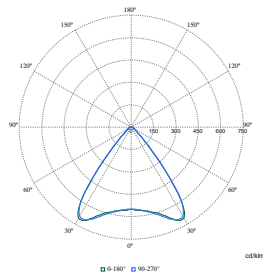

TrueLine, surface mounted

Polar Wide Diagrams

Polar Normal (separate) - SM530CI - 910505103250

Polar Normal (separate) - SM530CI - 910505103227

Polar Normal (separate) - SM530CI - 910505103218

Polar Normal (separate) - SM530CI - 910505103225