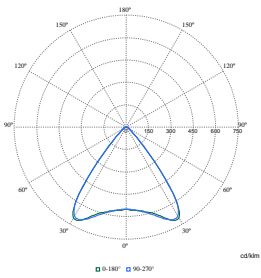

TrueLine, surface mounted

Polar Wide Diagrams

Polar Normal (separate) - SM530CI - 910505103276

Polar Normal (separate) - SM530CI - 910505103240

Polar Normal (separate) - SM530CI - 910505103266

Polar Normal (separate) - SM530CI - 910505103268