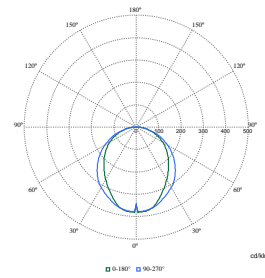

Polar Normal (separate) - SM530CI - 910505103232