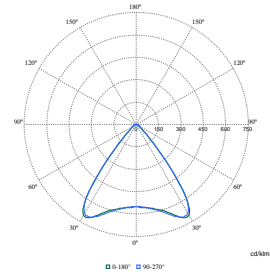

TrueLine, surface mounted

Polar Wide Diagrams

Polar Normal (separate) - SM530CI - 910505103219

Polar Normal (separate) - SM530CI - 910505103241

Polar Normal (separate) - SM530CI - 910505103220

Polar Normal (separate) - SM530CI - 910505103236