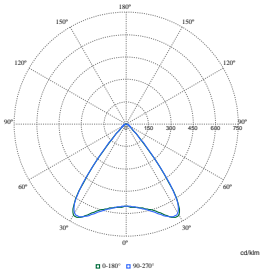

TrueLine, surface mounted

Polar Wide Diagrams

Polar Normal (separate) - SM530CI - 910505103219

Polar Normal (separate) - SM530CI - 910505103241

Polar Normal (separate) - SM530CI - 910505103220

Polar Normal (separate) - SM530CI - 910505103236