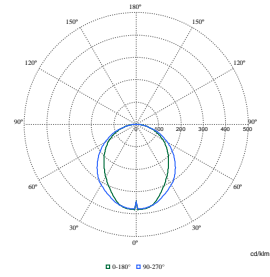

TrueLine, surface mounted

Polar Wide Diagrams

Polar Normal (separate) - SM530CI - 910505103276

Polar Normal (separate) - SM530CI - 910505103240

Polar Normal (separate) - SM530CI - 910505103266

Polar Normal (separate) - SM530CI - 910505103268