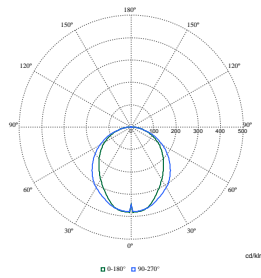

TrueLine, surface mounted

Polar Wide Diagrams

Polar Normal (separate) - SM530CI - 910505103276

Polar Normal (separate) - SM530CI - 910505103240

Polar Normal (separate) - SM530CI - 910505103266

Polar Normal (separate) - SM530CI - 910505103268