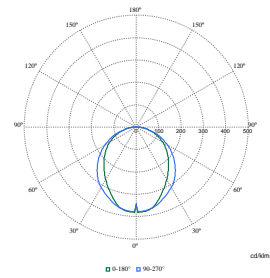

Polar Normal (separate) - SM530CI - 910505103231