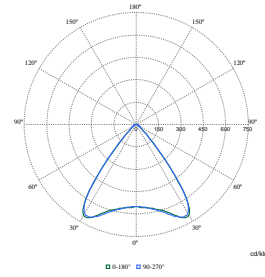

TrueLine, surface mounted

Polar Wide Diagrams

Polar Normal (separate) - SM530CI - 910505103250

Polar Normal (separate) - SM530CI - 910505103227

Polar Normal (separate) - SM530CI - 910505103218

Polar Normal (separate) - SM530CI - 910505103225