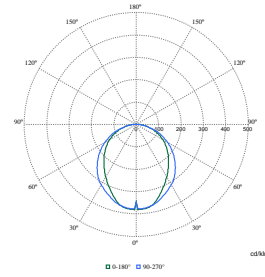

TrueLine, surface mounted

Polar Wide Diagrams

Polar Normal (separate) - SM530CI - 910505103239

Polar Normal (separate) - SM530CI - 910505103223

Polar Normal (separate) - SM530CI - 910505103224

Polar Normal (separate) - SM530CI - 910505103237