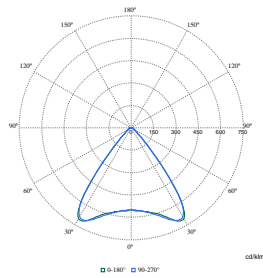

Polar Normal (separate) - SM530CI - 910505103238