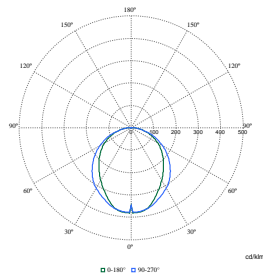

Polar Normal (separate) - SM530CI - 910505103229