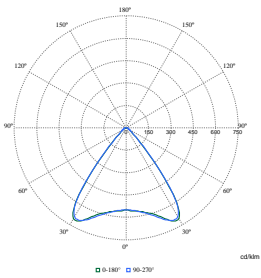

Polar Normal (separate) - SM530CI - 910505103253