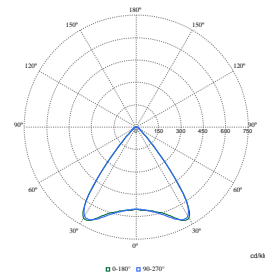

Polar Normal (separate) - SM530CI - 910505103278