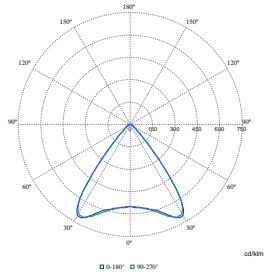

TrueLine, surface mounted

Polar Wide Diagrams

Polar Normal (separate) - SM530CI - 910505103239