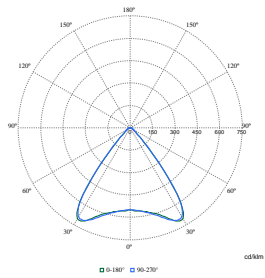

Polar Normal (separate) - SM530CI - 910505103243