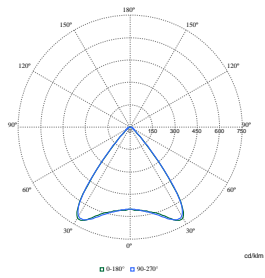

TrueLine, surface mounted

Polar Wide Diagrams

Polar Normal (separate) - SM530CI - 910505103239

Polar Normal (separate) - SM530CI - 910505103223

Polar Normal (separate) - SM530CI - 910505103224

Polar Normal (separate) - SM530CI - 910505103237