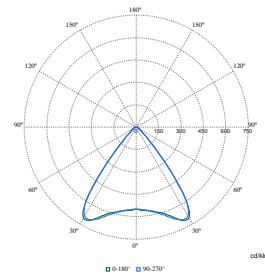

Polar Normal (separate) - SM530CI - 910505103254