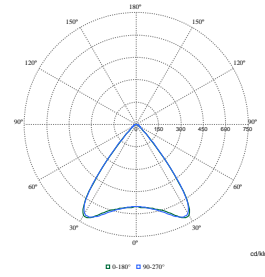

TrueLine, surface mounted

Polar Wide Diagrams

Polar Normal (separate) - SM530CI - 910505103264

Polar Normal (separate) - SM530CI - 910505103255

Polar Normal (separate) - SM530CI - 910505103226

Polar Normal (separate) - SM530CI - 910505103217