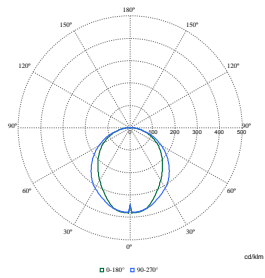

Polar Normal (separate) - SM530CI - 910505103251