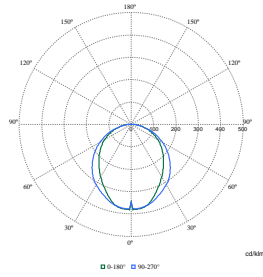

Polar Normal (separate) - SM530CI - 910505103223