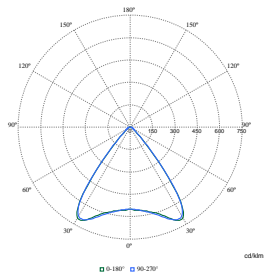

TrueLine, surface mounted

Polar Wide Diagrams

Polar Normal (separate) - SM530CI - 910505103250

Polar Normal (separate) - SM530CI - 910505103227

Polar Normal (separate) - SM530CI - 910505103218

Polar Normal (separate) - SM530CI - 910505103225