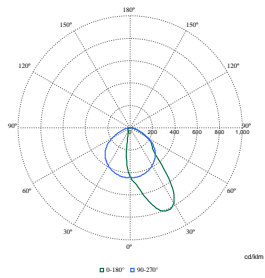

Polar Normal (separate) - SM530CI - 910505103222