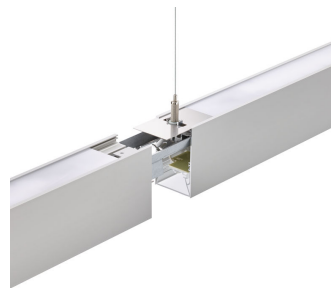

Philips TrueLine Surface: True line of light

TrueLine, surface mounted

Architects need a lighting solution that matches the interior architecture of the space they are enhancing. They want a light line with elegant proportions and high light levels that offers maximum design freedom. Philips TrueLine is a flexible linear luminaire for indoor office applications that offers excellent quality with the promise of future-proof upgrades. Specifiers need luminaires that save energy, at the same time as providing the right level of light. TrueLine recessed meets both these sets of requirements. Not only is it compliant with the WELL Building Standard for Light, TrueLine surface is rated UGR<19, which is compliant with all office norms (OC). TrueLine also comes in suspended and recess-mounted versions. All the luminaires in the family are available in different lengths, shapes, colors and light outputs. This offers the ultimate design flexibility and unlimited possibilities. TrueLine luminaires are also a sustainable, future-proof choice with high efficiency up to 174 lm/W and the option to upgrade to wireless connectivity and control.

TrueLine, surface mounted

Dimensional drawing

TrueLine, surface mounted

Dimensional drawing

Product details

TrueLine-SP534_SM534P-DPP.tif

TrueLine-RC534B_SM534C_SP534P-DPP.tif

TrueLine_SM-line-U3

TrueLine Surface Mounted black housing

TrueLine_SM_SP-line-coupling-piece-side-view

TrueLine_SM_SP-line-connection-top-view-2

TrueLine, surface mounted

Product details

TrueLine_Surface-Mounted-line-
side-view