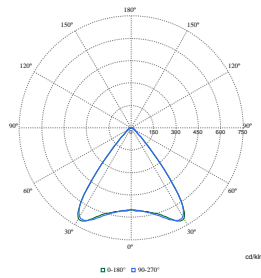

Polar Normal (separate) - SM530CI - 910505103233