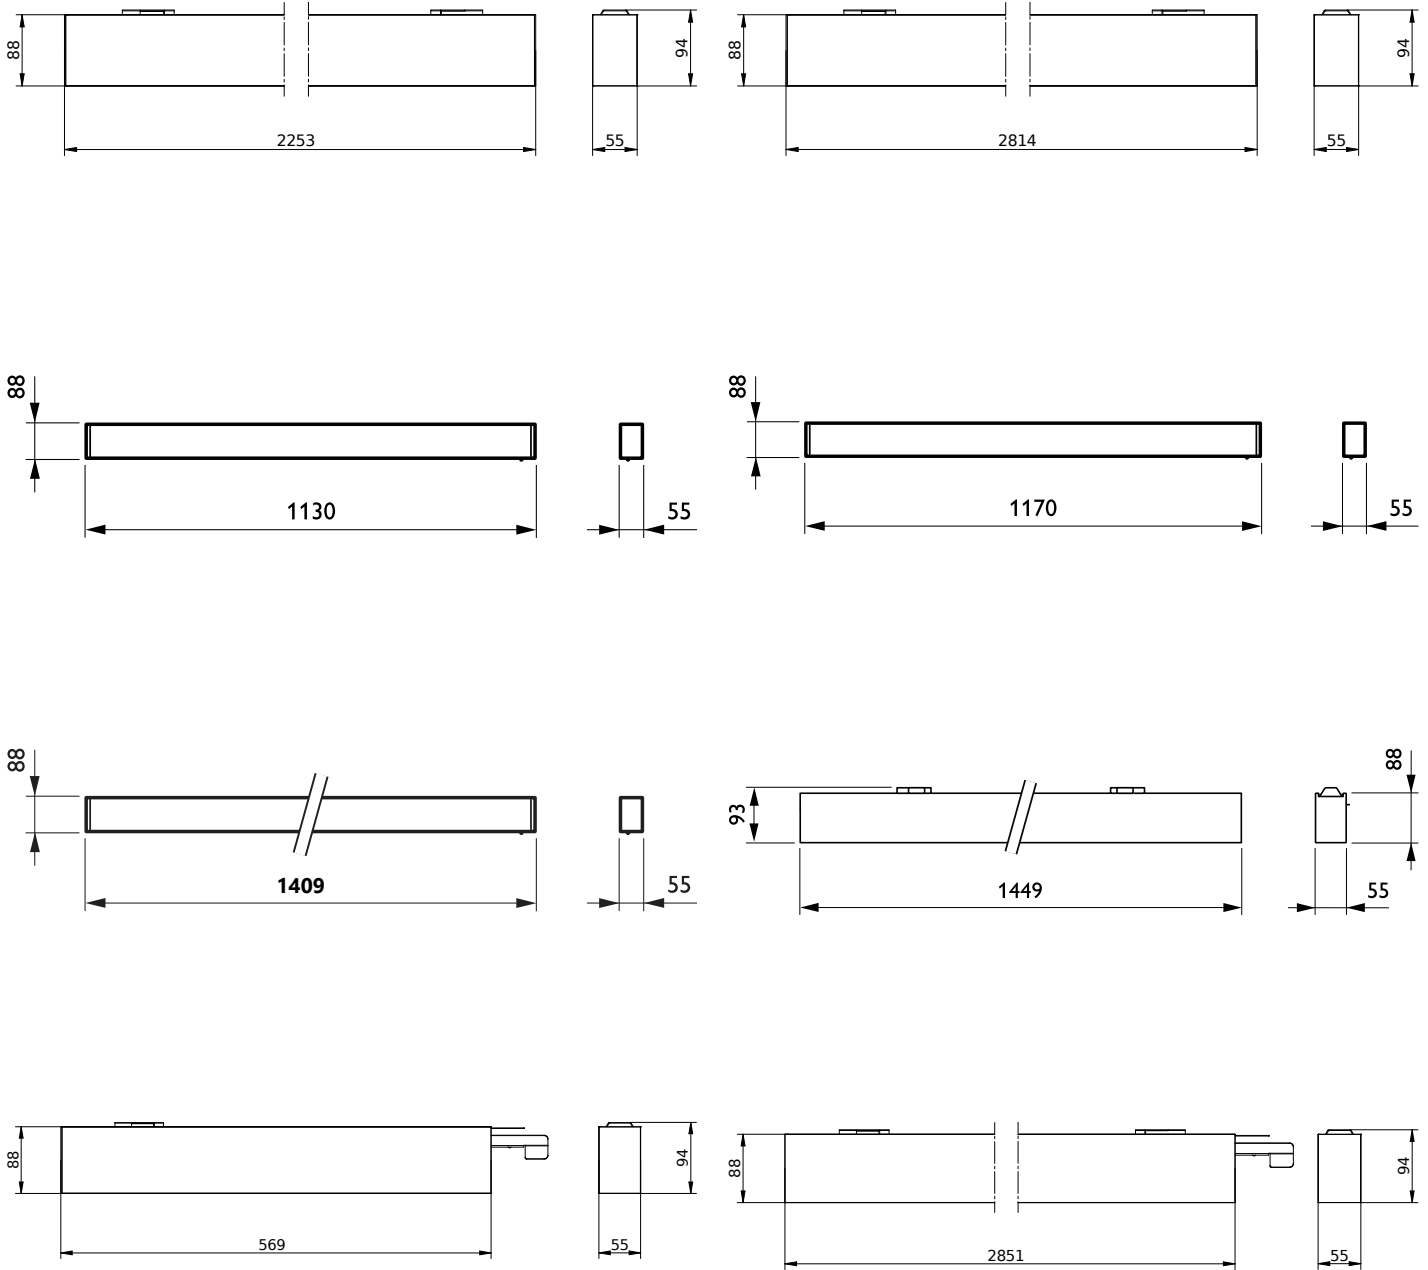

TrueLine, surface mounted

Dimensional drawing

TrueLine, surface mounted

Dimensional drawing

Product details

TrueLine-SP534_SM534P-DPP.tif

TrueLine-RC534B_SM534C_SP534P-DPP.tif

TrueLine_SM-line-U3