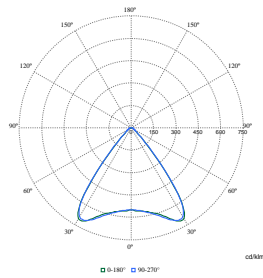

Polar Normal (separate) - SM530CI - 910505103252