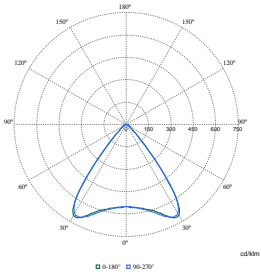

TrueLine, surface mounted

Polar Wide Diagrams

Polar Normal (separate) - SM530CI - 910505105967