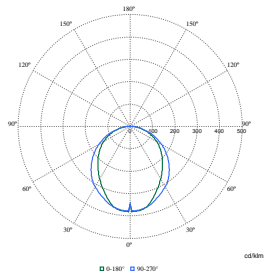

TrueLine, surface mounted

Polar Wide Diagrams

Polar Normal (separate) - SM530CI - 910505105676