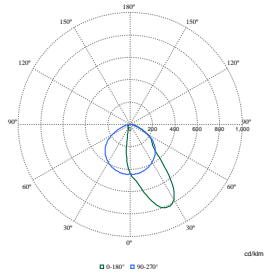

TrueLine, surface mounted

Polar Wide Diagrams

Polar Normal (separate) - SM530CI - 910505103222