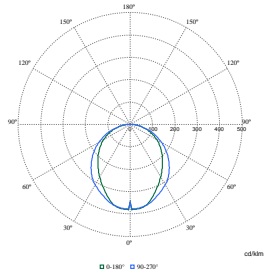

TrueLine, surface mounted

Polar Wide Diagrams

Polar Normal (separate) - SM530CI - 910505103251