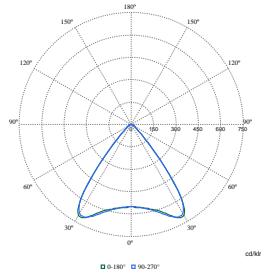

Polar Normal (separate) - SM530CI - 910505105968