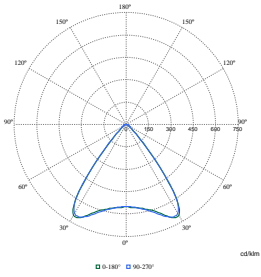

TrueLine, surface mounted

Polar Wide Diagrams

Polar Normal (separate) - SM530CI - 910505103243