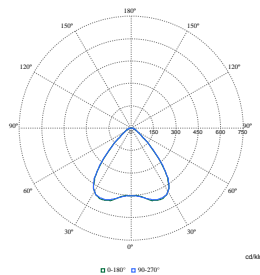

Polar Normal (separate) - SM515T1 - 910505102662