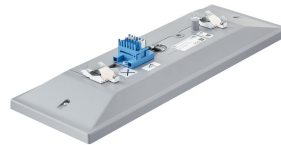

Storeset Evo track-mounted,
SM515T, silver

Storeset Evo track-mounted,
SM515T white

StoreSet Evo

Dati del prodotto

Storeset Evo track-mounted,
SM515T black

Storeset Evo trunking-mounted,
SM515S, white

StoreSet Evo SM515T-SI02