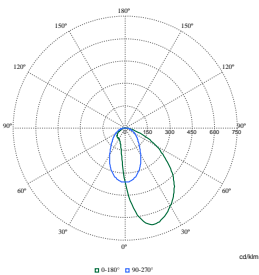

Order Code	Full Product Name	Codice famiglia prodotto
58784700	SM515T 90S/930 DIA-VLC WB BK HE	SM515T
58786100	SM515T 90S/940 DIA-VLC WB BK HE	SM515T
58719900	SM515T 80S/830 PSU DA35W SI	SM515T
58770000	SM515T 90S/840 PSU A20 SI	SM515T
58774800	SM515T 90S/840 PSU DA25N SI	SM515T
58778600	SM515T 90S/840 PSU DA45 SI	SM515T
58782300	SM515T 90S/840 PSU WB SI	SM515T
58611600	SM515T 90S/830 PSU WB WH	SM515T
58613000	SM515T 66S/830 PSU A20 WH	SM515T
58615400	SM515T 90S/830 PSU DA35W WH	SM515T
58623900	SM515T 66S/840 WIA A20 WH HE	SM515T
58625300	SM515T 90S/830 WIA DA35W WH HE	SM515T
58627700	SM515T 90S/830 WIA WB WH HE	SM515T
58629100	SM515T 66S/830 WIA A20 WH HE	SM515T
58644400	SM515T 90S/840 WIA WB WH HE	SM515T
58693200	SM515S 66S/830 DIA-VLC DA25N WH	SM515S
58697000	SM515S 66S/830 DIA-VLC WB WH	SM515S
58701400	SM515S 66S/840 DIA-VLC DA25N WH	SM515S
58705200	SM515S 66S/840 DIA-VLC WB WH	SM515S
58709000	SM515T 66S/830 PSU WB WH HE	SM515T
58711300	SM515T 66S/840 PSU WB WH	SM515T
58715100	SM515T 80S/830 DIA-VLC A20 WH	SM515T
58717500	SM515T 80S/830 PSU DA25W WH HE	SM515T
58729800	SM515T 80S/840 DIA-VLC WB WH	SM515T
58762500	SM515T 90S/840 DIA-VLC DA25W WH	SM515T
58764900	SM515T 90S/840 DIA-VLC DA45 WH	SM515T

Polar Wide Diagrams

Polar Normal (separate) - SM515T1 - 910505102665