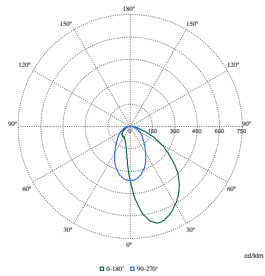

Order Code	Full Product Name	Product family code	Order Code	Full Product Name	Product family code
910505102709	SM515T 80S/840 DIA-VLC WB WH	SM515T	910505102717	SM515T 90S/840 DIA-VLC DA45 WH	SM515T
910505102716	SM515T 90S/840 DIA-VLC DA25W WH	SM515T			

Polar Wide Diagrams

Polar Normal (separate) - SM515TI - 910505102665