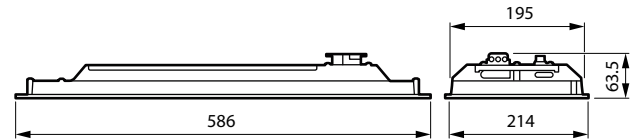

StoreSet Evo

Light source replaceable	No
Driver replaceable	Yes
Overall height	84mm
Overall length	575mm
Overall width	196mm
UGR	22

Installation	SM515T: on 3-circuit tracks
	SM515S: on Maxos fusion trunks
	RC516B: exposed T-bar ceilings with 600mm modules
	RC517B: exposed T-bar ceilings with 625mm modules
Warranty	5 years
Sustainability rating	Lighting for circularity

Versions

Dimensional drawing