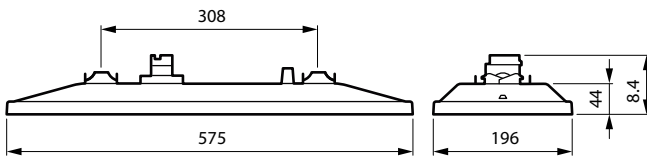

StoreSet Evo

Light source replaceable	No
Driver replaceable	Yes
Overall height	84mm
Overall length	575mm
Overall width	196mm
UGR	22

Installation	SM515T: on 3-circuit tracks
	SM515S: on Maxos fusion trunks
	RC516B: exposed T-bar ceilings with 600mm modules
	RC517B: exposed T-bar ceilings with 625mm modules
Warranty	5 years
Sustainability rating	Lighting for circularity

Versions

Dimensional drawing