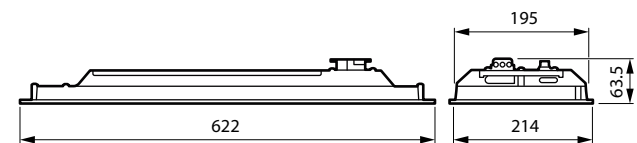

StoreSet Evo

Light source replaceable	No
Driver replaceable	Yes
Overall height	84mm
Overall length	575mm
Overall width	196mm
UGR	22

Installation	SM515T: on 3-circuit tracks
	SM515S: on Maxos fusion trunks
	RC516B: exposed T-bar ceilings with 600mm modules
	RC517B: exposed T-bar ceilings with 625mm modules
Warranty	5 years
Sustainability rating	Lighting for circularity

Versions

Dimensional drawing