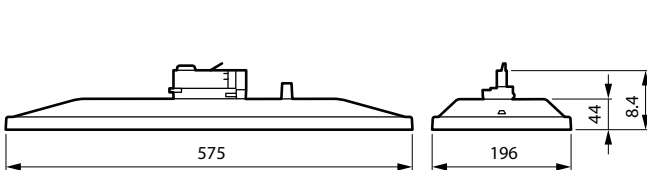

StoreSet Evo

Light source replaceable	No
Driver replaceable	Yes
Overall height	84mm
Overall length	575mm
Overall width	196mm
UGR	22

Installation	SM515T: on 3-circuit tracks
	SM515S: on Maxos fusion trunks
	RC516B: exposed T-bar ceilings with 600mm modules
	RC517B: exposed T-bar ceilings with 625mm modules
Warranty	5 years
Sustainability rating	Lighting for circularity

Versions

Dimensional drawing