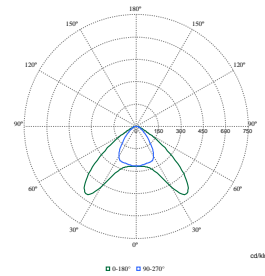

Order Code	Full Product Name	Product family code	Order Code	Full Product Name	Product family code
910505102709	SM515T 80S/840 DIA-VLC WB WH	SM515T	910505102717	SM515T 90S/840 DIA-VLC DA45 WH	SM515T
910505102716	SM515T 90S/840 DIA-VLC DA25W WH	SM515T			

Polar Wide Diagrams

Polar Normal (separate) - SM515TI - 910505102663