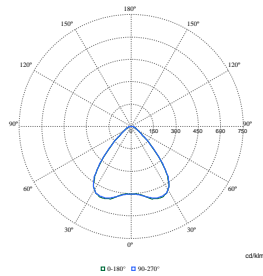

Order Code	Full Product Name	Product family code	Order Code	Full Product Name	Product family code
910505102709	SM515T 80S/840 DIA-VLC WB WH	SM515T	910505102717	SM515T 90S/840 DIA-VLC DA45 WH	SM515T
910505102716	SM515T 90S/840 DIA-VLC DA25W WH	SM515T			

Polar Wide Diagrams

Polar Normal (separate) - SM515TI - 910505102662