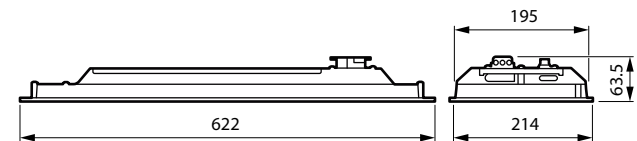

StoreSet Evo

Light source replaceable	No
Driver replaceable	Yes
Overall height	84mm
Overall length	575mm
Overall width	196mm
UGR	22

Installation	SM515T: on 3-circuit tracks
	SM515S: on Maxos fusion trunks
	RC516B: exposed T-bar ceilings with 600mm modules
	RC517B: exposed T-bar ceilings with 625mm modules
Warranty	5 years
Sustainability rating	Lighting for circularity

Versions

Storeset Evo recessed-mounted, RC516B, black, standard product photo, tilted view from below

StoreSet Evo SM515T-SI

Dimensional drawing

StoreSet Evo

Product details

StoreSet Evo track-mounted,
SM515T black