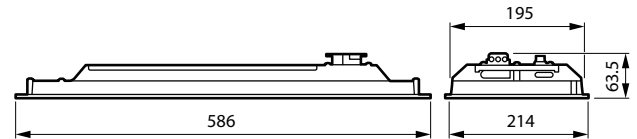

StoreSet Evo

Light source replaceable	No
Driver replaceable	Yes
Overall height	84mm
Overall length	575mm
Overall width	196mm
UGR	22

Installation	SM515T: on 3-circuit tracks
	SM515S: on Maxos fusion trunks
	RC516B: exposed T-bar ceilings with 600mm modules
	RC517B: exposed T-bar ceilings with 625mm modules
Warranty	5 years
Sustainability rating	Lighting for circularity

Versions

Storeset Evo recessed-mounted, RC516B, black, standard product photo, tilted view from below

StoreSet Evo SM515T-SI

Dimensional drawing

StoreSet Evo

Product details

StoreSet Evo track-mounted,
SM515T black