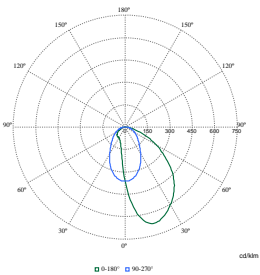

Polar Wide Diagrams

Polar Normal (separate) - SM515T1 - 910505102665