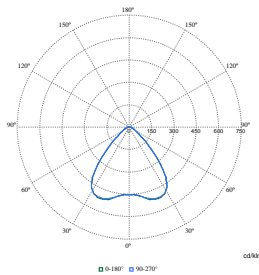

Polar Normal (separate) - SM515T1 - 910505102662