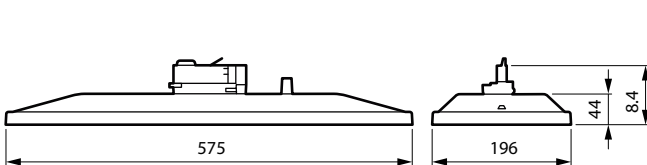

StoreSet Evo

Light source replaceable	No
Driver replaceable	Yes
Overall height	84mm
Overall length	575mm
Overall width	196mm
UGR	22

Installation	SM515T: on 3-circuit tracks
	SM515S: on Maxos fusion trunks
	RC516B: exposed T-bar ceilings with 600mm modules
	RC517B: exposed T-bar ceilings with 625mm modules
Warranty	5 years
Sustainability rating	Lighting for circularity

Versions

Storeset Evo recessed-mounted, RC516B, black, standard product photo, tilted view from below

StoreSet Evo SM515T-SI

Dimensional drawing

StoreSet Evo

Product details

StoreSet Evo track-mounted,
SM515T black