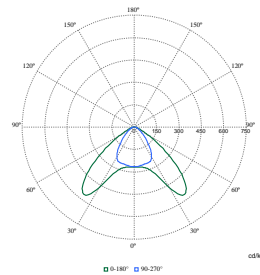

Polar Normal (separate) - SM515T1 - 910505102663