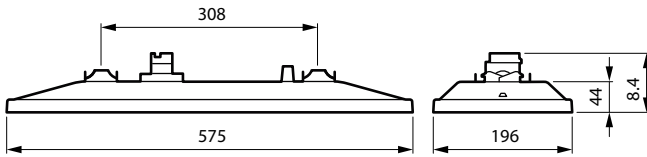

StoreSet Evo

Light source replaceable	No
Driver replaceable	Yes
Overall height	84mm
Overall length	575mm
Overall width	196mm
UGR	22

Installation	SM515T: on 3-circuit tracks
	SM515S: on Maxos fusion trunks
	RC516B: exposed T-bar ceilings with 600mm modules
	RC517B: exposed T-bar ceilings with 625mm modules
Warranty	5 years
Sustainability rating	Lighting for circularity

Versions

Storeset Evo recessed-mounted, RC516B, black, standard product photo, tilted view from below

StoreSet Evo SM515T-SI

Dimensional drawing

StoreSet Evo

Product details

StoreSet Evo track-mounted,
SM515T black