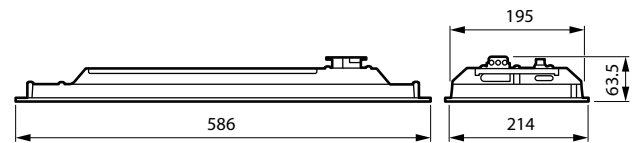

StoreSet EVO

Merkmale

- Das schlanke und moderne Design fügt sich nahtlos in die Ladeneinrichtung ein
- Hervorragende Lichtqualität mit erstklassiger Effizienz
- Große Auswahl an OptiSuit-Optiken für verschiedene Anwendungsbereiche
- Sorgt für eine gleichmäßige Lichtverteilung und spart gleichzeitig Energie
- Einfache Wartung mit werkzeuglosem Zugang zum Betriebsgerät
- Erfüllt die Kriterien für Beleuchtung aus einer Kreislaufwirtschaft

Anwendung

- Lebensmittel- und Großhandel
- Lebensmittelgeschäfte und Verbrauchermärkte

Hinweise

- Das Leuchtdach und die optischen Oberflächen dürfen nur mit einem fusselreien Tuch und ohne Reinigungsmittel gereinigt werden. Während der Wartung muss das Produkt ausgeschaltet und abgekühlt sein.

Versions

Abmessungsskizzen