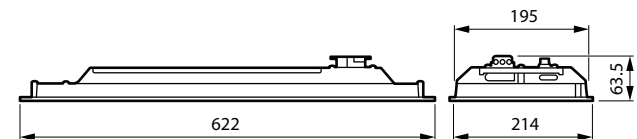

StoreSet EVO

Merkmale

- Das schlanke und moderne Design fügt sich nahtlos in die Ladeneinrichtung ein
- Hervorragende Lichtqualität mit erstklassiger Effizienz
- Große Auswahl an OptiSuit-Optiken für verschiedene Anwendungsbereiche
- Sorgt für eine gleichmäßige Lichtverteilung und spart gleichzeitig Energie
- Einfache Wartung mit werkzeuglosem Zugang zum Betriebsgerät
- Erfüllt die Kriterien für Beleuchtung aus einer Kreislaufwirtschaft

Anwendung

- Lebensmittel- und Großhandel
- Lebensmittelgeschäfte und Verbrauchermärkte

Hinweise

- Das Leuchtdach und die optischen Oberflächen dürfen nur mit einem fusselreien Tuch und ohne Reinigungsmittel gereinigt werden. Während der Wartung muss das Produkt ausgeschaltet und abgekühlt sein.

Versions

Abmessungsskizzen