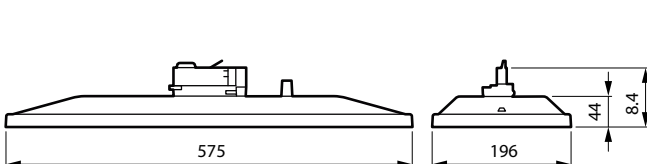

StoreSet EVO

Merkmale

- Das schlanke und moderne Design fügt sich nahtlos in die Ladeneinrichtung ein
- Hervorragende Lichtqualität mit erstklassiger Effizienz
- Große Auswahl an OptiSuit-Optiken für verschiedene Anwendungsbereiche
- Sorgt für eine gleichmäßige Lichtverteilung und spart gleichzeitig Energie
- Einfache Wartung mit werkzeuglosem Zugang zum Betriebsgerät
- Erfüllt die Kriterien für Beleuchtung aus einer Kreislaufwirtschaft

Anwendung

- Lebensmittel- und Großhandel
- Lebensmittelgeschäfte und Verbrauchermärkte

Hinweise

- Das Leuchtdach und die optischen Oberflächen dürfen nur mit einem fusselreien Tuch und ohne Reinigungsmittel gereinigt werden. Während der Wartung muss das Produkt ausgeschaltet und abgekühlt sein.

Versions

Abmessungsskizzen