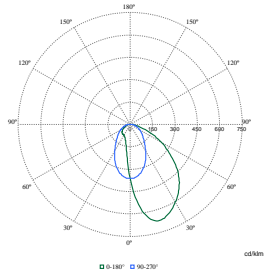

Polar Wide Diagrams

Polar Normal (separate) - SM515TI - 910505102665