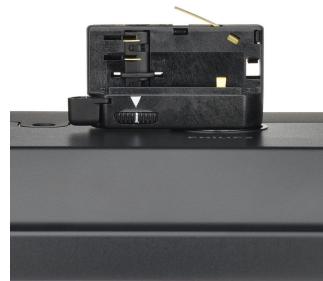

Storeset Evo recessed-mounted,  
RC517B white

Storeset Evo track-mounted,  
SM515T black

Storeset Evo track-mounted,  
SM515T white

## Produktdetails

Storeset Evo track-mounted,  
SM515T black

Storeset Evo track-mounted,  
SM515T, silver

Storeset Evo track-mounted,  
SM515T white

Storeset Evo trunking-mounted,  
SM515S, silver

Storeset Evo track-mounted,  
SM515T black

StoreSet Evo SM515T SI04

Storeset Evo track-mounted,  
SM515T black