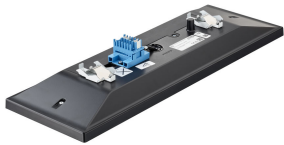

## Produktdetails

StoreSet Evo track-mounted,  
SM515T black

StoreSet Evo track-mounted,  
SM515T black

StoreSet Evo track-mounted,  
SM515T black

StoreSet Evo track-mounted,  
SM515T, silver

StoreSet Evo track-mounted,  
SM515T black