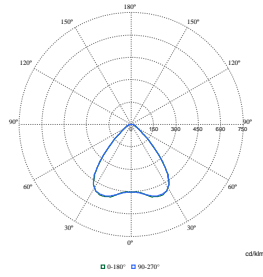

Polar Normal (separate) - SM515TI - 910505102662