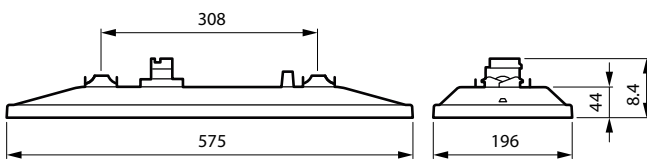

StoreSet EVO

Merkmale

- Das schlanke und moderne Design fügt sich nahtlos in die Ladeneinrichtung ein
- Hervorragende Lichtqualität mit erstklassiger Effizienz
- Große Auswahl an OptiSuit-Optiken für verschiedene Anwendungsbereiche
- Sorgt für eine gleichmäßige Lichtverteilung und spart gleichzeitig Energie
- Einfache Wartung mit werkzeuglosem Zugang zum Betriebsgerät
- Erfüllt die Kriterien für Beleuchtung aus einer Kreislaufwirtschaft

Anwendung

- Lebensmittel- und Großhandel
- Lebensmittelgeschäfte und Verbrauchermärkte

Hinweise

- Das Leuchtdach und die optischen Oberflächen dürfen nur mit einem fusselreien Tuch und ohne Reinigungsmittel gereinigt werden. Während der Wartung muss das Produkt ausgeschaltet und abgekühlt sein.

Versions

Abmessungsskizzen