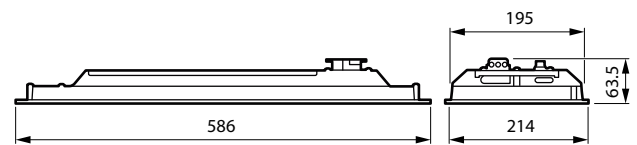

Versions

Storeset Evo recessed-mounted,
RC516B, black, standard product
photo, tilted view from below

Abmessungsskizzen

StoreSet EVO

Produktdetails

Storeset Evo track-mounted,
SM515T black

Storeset Evo track-mounted,
SM515T black