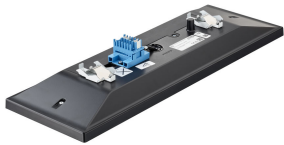

Storeset Evo track-mounted,
SM515T, silver