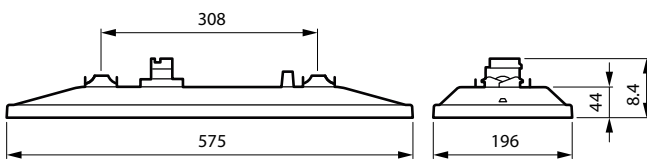

Versions

Storeset Evo recessed-mounted,
RC516B, black, standard product
photo, tilted view from below

Abmessungsskizzen

StoreSet EVO

Produktdetails

Storeset Evo track-mounted,
SM515T black

Storeset Evo track-mounted,
SM515T black