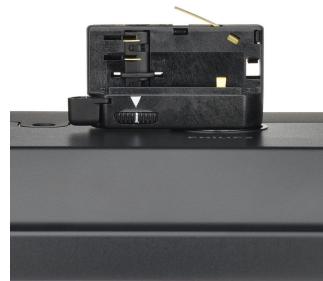

Storeset Evo recessed-mounted,
RC517B white

Storeset Evo track-mounted,
SM515T black

Storeset Evo track-mounted,
SM515T white

Produktdetails

Storeset Evo track-mounted,
SM515T black

Storeset Evo track-mounted,
SM515T, silver

Storeset Evo track-mounted,
SM515T white

Storeset Evo trunking-mounted,
SM515S, silver

Storeset Evo track-mounted,
SM515T black

StoreSet Evo SM515T SI04

Storeset Evo track-mounted,
SM515T black

Allgemeine Informationen