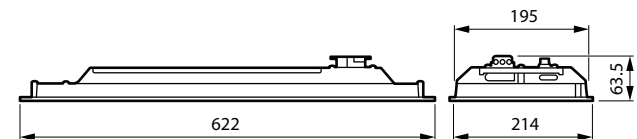

Versions

Storeset Evo recessed-mounted,
RC516B, black, standard product
photo, tilted view from below

Abmessungsskizzen

StoreSet EVO

Produktdetails

Storeset Evo track-mounted,
SM515T black

Storeset Evo track-mounted,
SM515T black