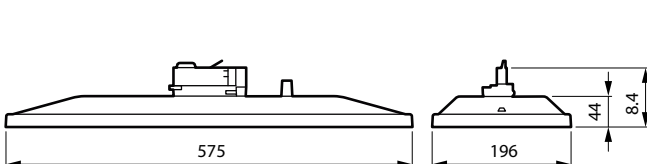

Versions

Storeset Evo recessed-mounted,
RC516B, black, standard product
photo, tilted view from below

Abmessungsskizzen

StoreSet EVO

Produktdetails

Storeset Evo track-mounted,
SM515T black

Storeset Evo track-mounted,
SM515T black