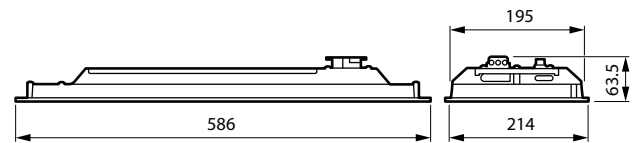

Versions

Storeset Evo recessed-mounted,
RC516B, black, standard product
photo, tilted view from below

StoreSet Evo SM515T-SI

Abmessungsskizzen

StoreSet EVO

Produktdetails

StoreSet Evo track-mounted,
SM515T black