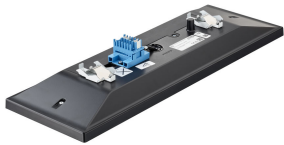

StoreSet Evo track-mounted,
SM515T, silver