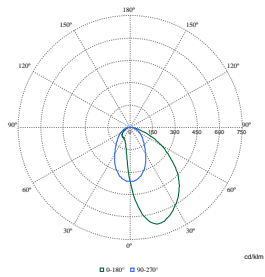

Polar Wide Diagrams

Polar Normal (separate) - SM515TI - 910505102665