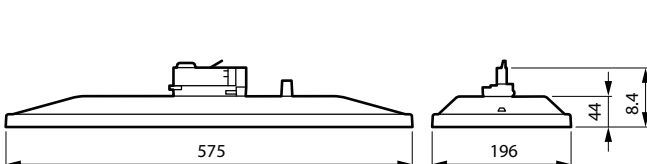

Versions

Storeset Evo recessed-mounted,
RC516B, black, standard product
photo, tilted view from below

StoreSet Evo SM515T-SI

Abmessungsskizzen

StoreSet EVO

Produktdetails

StoreSet Evo track-mounted,
SM515T black