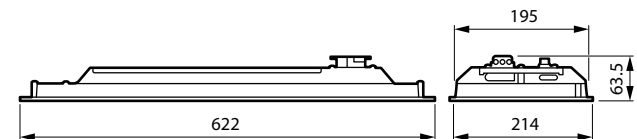

Versions

Storeset Evo recessed-mounted,
RC516B, black, standard product
photo, tilted view from below

StoreSet Evo SM515T-SI

Abmessungsskizzen

StoreSet EVO

Produktdetails

StoreSet Evo track-mounted,
SM515T black