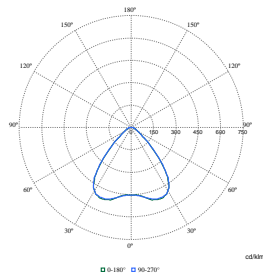

Polar Wide Diagrams

Polar Normal (separate) - SM515TI - 910505102662