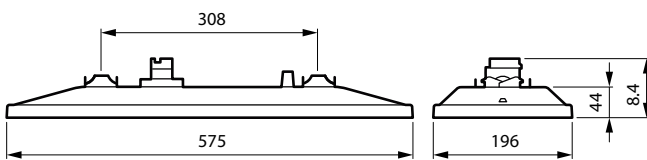

Versions

Storeset Evo recessed-mounted,
RC516B, black, standard product
photo, tilted view from below

StoreSet Evo SM515T-SI

Abmessungsskizzen

StoreSet EVO

Produktdetails

StoreSet Evo track-mounted,
SM515T black