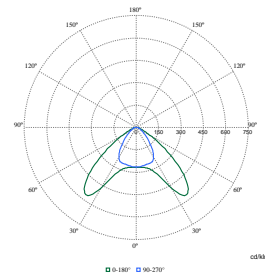

Polar Wide Diagrams

Polar Normal (separate) - SM515TI - 910505102663