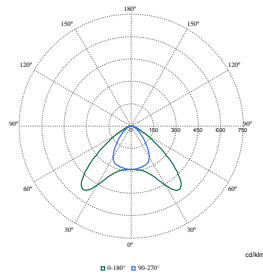

Polar Wide Diagrams

Polar Normal (separate) - SM504TI - 910505102224