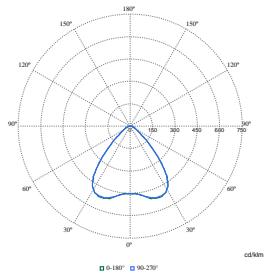

Polar Wide Diagrams

Polar Normal (separate) - SM504TI - 910505102222