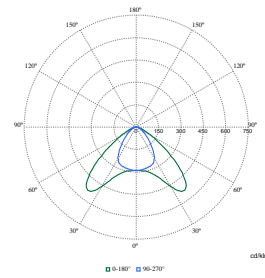

Polar Normal (separate) - SM504TI - 910505102228