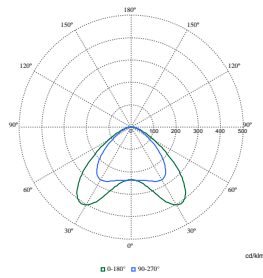

Polar Normal (separate) - SM504TI - 910505102219