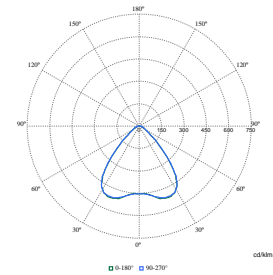

Polar Wide Diagrams

Polar Normal (separate) - SM504TI - 910505102213