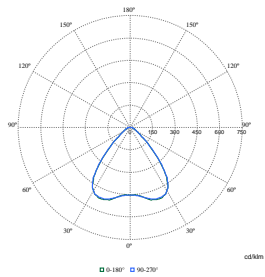

## Polar Wide Diagrams

**Polar Normal (separate) - SM504TI - 910505102222**

**Polar Normal (separate) - SM504TI - 910505102224**

**Polar Normal (separate) - SM504TI - 910505102213**

**Polar Normal (separate) - SM504TI - 910505102210**