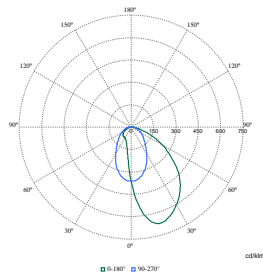

Polar Normal (separate) - SM504TI - 910505102397