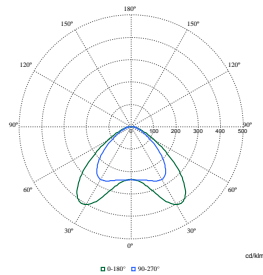

Polar Normal (separate) - SM504TI - 910505102214