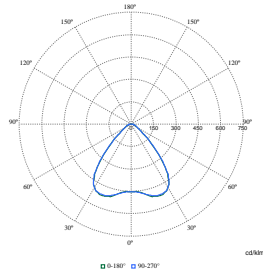

Order Code	Full Product Name	Cromaticidade inicial	Order Code	Full Product Name	Cromaticidade inicial
01238700	SM504T 80S/840 PSU DA45 WH	(0.38, 0.38) SDCM<3	01416900	SM504T 66S/940 WIA DA35W WH	(0.38, 0.38) SDCM<3
01242400	SM504T 66S/830 DIA-VLC WB WH XA	(0.43, 0.40) SDCM<3	01417600	SM504T 80S/830 WIA A20 WH	(0.43, 0.40) SDCM<3
01243100	SM504T 66S/840 DIA-VLC DA35W WH XA	(0.38, 0.38) SDCM<3	01419000	SM504T 80S/930 WIA WB WH	(0.43, 0.40) SDCM<3
01247900	SM504T 90S/840 PSU DA35W WH XA	(0.38, 0.38) SDCM<3	01232500	SM504T 66S/830 DIA-VLC WB SI	(0.43, 0.40) SDCM<3
01413800	SM504T 66S/830 WIA DA35W WH	(0.43, 0.40) SDCM<3	01241700	SM504T 90S/840 PSU WB SI	(0.38, 0.38) SDCM<3
01415200	SM504T 66S/930 WIA WB WH	(0.43, 0.40) SDCM<3			

## Polar Wide Diagrams

**Polar Normal (separate) - SM504TI - 910505102222**

**Polar Normal (separate) - SM504TI - 910505102224**

**Polar Normal (separate) - SM504TI - 910505102213**

**Polar Normal (separate) - SM504TI - 910505102210**