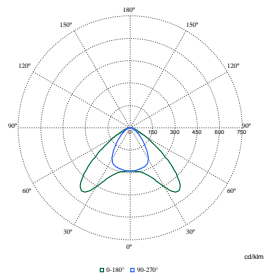

Polar Normal (separate) - SM504TI - 910505102393