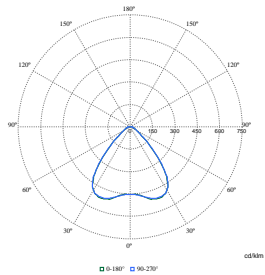

Polar Normal (separate) - SM504TI - 910505102211