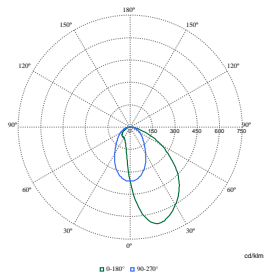

## Polar Wide Diagrams

**Polar Normal (separate) - SM504TI - 910505102222**

**Polar Normal (separate) - SM504TI - 910505102224**

**Polar Normal (separate) - SM504TI - 910505102213**

**Polar Normal (separate) - SM504TI - 910505102210**

**Polar Normal (separate) - SM504TI - 910505102209**

Polar Wide Diagrams

Polar Normal (separate) - SM504TI - 910505102223

Polar Normal (separate) - SM504TI - 910505102219

Polar Normal (separate) - SM504TI - 910505102228