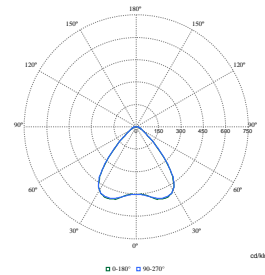

## Polar Wide Diagrams

**Polar Normal (separate) - SM504TI - 910505102222**

**Polar Normal (separate) - SM504TI - 910505102224**

**Polar Normal (separate) - SM504TI - 910505102213**

**Polar Normal (separate) - SM504TI - 910505102210**

**Polar Normal (separate) - SM504TI - 910505102215**

**Polar Normal (separate) - SM504TI - 910505102396**

**Polar Normal (separate) - SM504TI - 910505102211**

**Polar Normal (separate) - SM504TI - 910505102214**