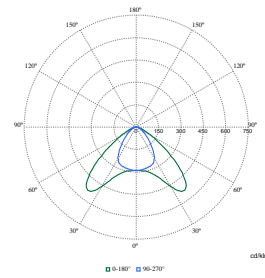

Polar Normal (separate) - SM504TI - 910505102210