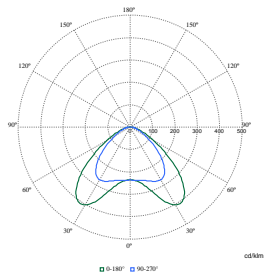

Polar Wide Diagrams

Polar Normal (separate) - SM504TI - 910505102386

Polar Normal (separate) - SM504TI - 910505102393

Polar Normal (separate) - SM504TI - 910505102390

Polar Normal (separate) - SM504TI - 910505102391