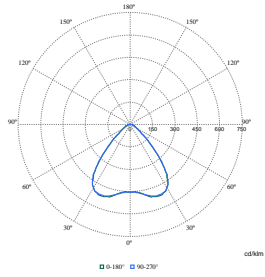

Polar Wide Diagrams

Polar Normal (separate) - SM504TI - 910505102222