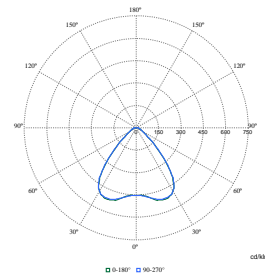

Polar Wide Diagrams

Polar Normal (separate) - SM504TI - 910505102212

Polar Normal (separate) - SM504TI - 910505102218

Polar Normal (separate) - SM504TI - 910505102397

Polar Normal (separate) - SM504TI - 910505102395

Polar Normal (separate) - SM504TI - 910505102394

Polar Normal (separate) - SM504TI - 910505102398

Polar Normal (separate) - SM504TI - 910505102383

Polar Normal (separate) - SM504TI - 910505102382

Polar Normal (separate) - SM504TI - 910505102402

Polar Wide Diagrams

Polar Normal (separate) - SM504TI - 910505102386

Polar Normal (separate) - SM504TI - 910505102393

Polar Normal (separate) - SM504TI - 910505102390

Polar Normal (separate) - SM504TI - 910505102391