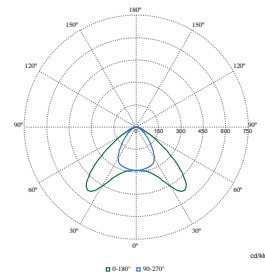

Polar Normal (separate) - SM504TI - 910505102401