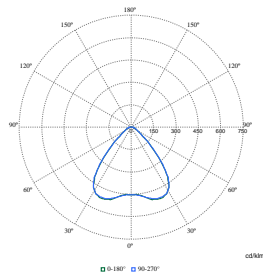

Polar Wide Diagrams

Polar Normal (separate) - SM504TI - 910505102386

Polar Normal (separate) - SM504TI - 910505102393

Polar Normal (separate) - SM504TI - 910505102390

Polar Normal (separate) - SM504TI - 910505102391