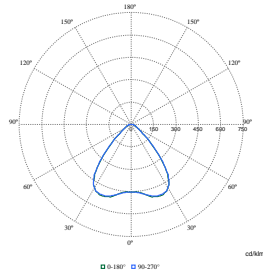

Polar Normal (separate) - SM504TI - 910505102387