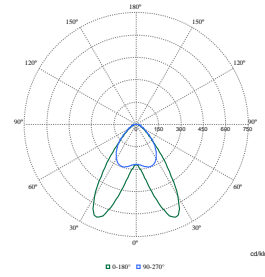

Order Code	Full Product Name	Aanvankelijke kleurkwaliteit
8720169014046	SM504T 80S/PW935 PSU A20 WH	(0.39, 0.38) SDCM<3
8720169014060	SM504T 90S/PW930 PSU DA45 WH	(0.42, 0.39) SDCM<3
8720169014107	SM504T 80S/PW930 DIA-VLC A20 WH	(0.42, 0.39) SDCM<3
8720169014114	SM504T 90S/940 DIA-VLC DA45 WH	(0.38, 0.38) SDCM<3
8720169014121	SM504T 90S/PW935 DIA-VLC DA25N WH	(0.39, 0.38) SDCM<3
8720169014138	SM504T 66S/830 WIA DA35W WH	(0.43, 0.40) SDCM<3
8720169014152	SM504T 66S/930 WIA WB WH	(0.43, 0.40) SDCM<3
8720169014169	SM504T 66S/940 WIA DA35W WH	(0.38, 0.38) SDCM<3
8720169014176	SM504T 80S/830 WIA A20 WH	(0.43, 0.40) SDCM<3
8720169014183	SM504T 80S/840 WIA WB WH	(0.38, 0.38) SDCM<3
8720169014190	SM504T 80S/930 WIA WB WH	(0.43, 0.40) SDCM<3
8720169014206	SM504T 80S/940 WIA DA35W WH	(0.38, 0.38) SDCM<3
8720169014213	SM504T 66S/930 PSU WB WH	(0.43, 0.40) SDCM<3
8720169012325	SM504T 66S/830 DIA-VLC WB SI	(0.43, 0.40) SDCM<3
8720169012417	SM504T 90S/840 PSU WB SI	(0.38, 0.38) SDCM<3
8720169014053	SM504T 90S/930 PSU WB SI	(0.43, 0.40) SDCM<3
8720169014145	SM504T 66S/840 WIA WB SI	(0.38, 0.38) SDCM<3

Polar Wide Diagrams

Polar Normal (separate) - SM504TI - 910505102222

Polar Normal (separate) - SM504TI - 910505102387

Polar Normal (separate) - SM504TI - 910505102392

Polar Normal (separate) - SM504TI - 910505102224