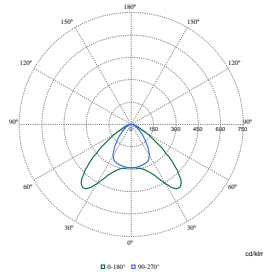

Polar Normal (separate) - SM504TI - 910505102224