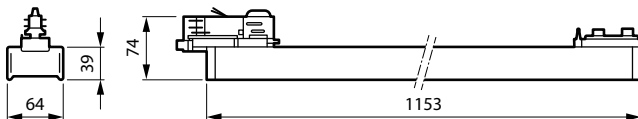

Méretezett rajza

StoreSet Linear

Termék részletei

StoreSet Linear close-up track adaptor on track, black

StoreSet Linear close-up track adaptor on track, white

StoreSet Linear close-up mech adaptor on track, silver