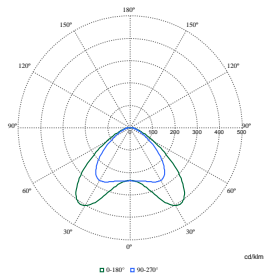

Polar Normal (separate) - SM504TI - 910505102214