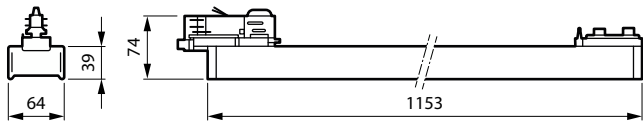

StoreSet Linear

Méretezett rajza