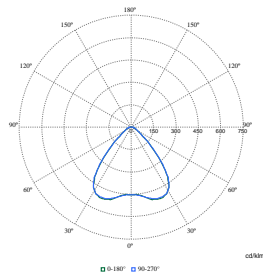

Polar Wide Diagrams

Polar Normal (separate) - SM504TI - 910505102222

Polar Normal (separate) - SM504TI - 910505102224

Polar Normal (separate) - SM504TI - 910505102213

Polar Normal (separate) - SM504TI - 910505102210

## Polar Wide Diagrams

**Polar Normal (separate) - SM504TI -  
910505102219**

**Polar Normal (separate) - SM504TI -  
910505102228**

**Polar Normal (separate) - SM504TI -  
910505102212**

**Polar Normal (separate) - SM504TI -  
910505102218**