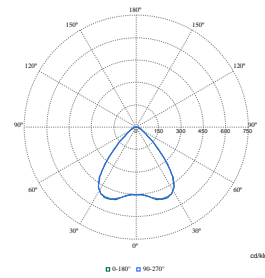

Polar Wide Diagrams

Polar Normal (separate) - SM504TI - 910505102222

Polar Normal (separate) - SM504TI - 910505102224

Polar Normal (separate) - SM504TI - 910505102213

Polar Normal (separate) - SM504TI - 910505102210

Polar Normal (separate) - SM504TI - 910505102215

Polar Normal (separate) - SM504TI - 910505102211

Polar Normal (separate) - SM504TI - 910505102214

Polar Normal (separate) - SM504TI - 910505102209

Polar Normal (separate) - SM504TI - 910505102223

## Polar Wide Diagrams

**Polar Normal (separate) - SM504TI -  
910505102219**

**Polar Normal (separate) - SM504TI -  
910505102228**

**Polar Normal (separate) - SM504TI -  
910505102212**

**Polar Normal (separate) - SM504TI -  
910505102218**