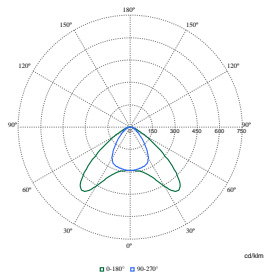

Polar Wide Diagrams

Polar Normal (separate) - SM504TI - 910505102222

Polar Normal (separate) - SM504TI - 910505102224

Polar Normal (separate) - SM504TI - 910505102213

Polar Normal (separate) - SM504TI - 910505102210

## Polar Wide Diagrams

**Polar Normal (separate) - SM504TI -  
910505102219**

**Polar Normal (separate) - SM504TI -  
910505102228**

**Polar Normal (separate) - SM504TI -  
910505102212**

**Polar Normal (separate) - SM504TI -  
910505102218**