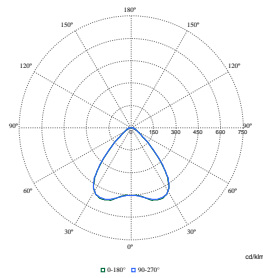

Polar Normal (separate) - SM504TI - 910505102209