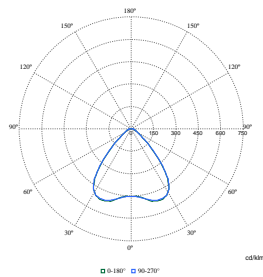

Polar Normal (separate) - SM504TI - 910505102389