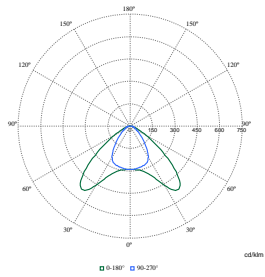

Order Code	Full Product Name	Initial chromaticity	Order Code	Full Product Name	Initial chromaticity
910505102399	SM504T 80S/930 WIA WB WH	(0.43, 0.40) SDCM<3	910505104962	SM504T 61S/840 PSU WB WH	(0.38, 0.38) SDCM<3
910505102401	SM504T 80S/940 WIA DA35W WH	(0.38, 0.38) SDCM<3	910505104965	SM504T 80S/840 DIA-VLC WB WH	(0.38, 0.38) SDCM<3
910505102402	SM504T 66S/930 PSU WB WH	(0.43, 0.40) SDCM<3	910505104971	SM504T 80S/830 DIA-VLC WB WH	(0.43, 0.40) SDCM<3
910505102564	SM504T 80S/830 DIA-VLC A20 WH XA	(0.43, 0.40) SDCM<3	910505102213	SM504T 66S/830 DIA-VLC WB SI	(0.43, 0.40) SDCM<3
910505102566	SM504T 80S/840 DIA-VLC DA25N WH	(0.38, 0.38) SDCM<3	910505102222	SM504T 90S/840 PSU WB SI	(0.38, 0.38) SDCM<3
910505102567	SM504T 90S/830 DIA-VLC DA35W WH	(0.43, 0.40) SDCM<3	910505102385	SM504T 90S/930 PSU WB SI	(0.43, 0.40) SDCM<3
910505102568	SM504T 90S/830 DIA-VLC WB WH XA	(0.43, 0.40) SDCM<3	910505102394	SM504T 66S/840 WIA WB SI	(0.38, 0.38) SDCM<3

## Polar Wide Diagrams

**Polar Normal (separate) - SM504TI - 910505102222**

**Polar Normal (separate) - SM504TI - 910505102387**

**Polar Normal (separate) - SM504TI - 910505102392**

**Polar Normal (separate) - SM504TI - 910505102224**