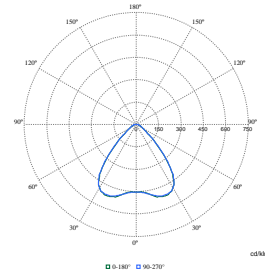

## Polar Wide Diagrams

**Polar Normal (separate) - SM504TI - 910505102222**

**Polar Normal (separate) - SM504TI - 910505102387**

**Polar Normal (separate) - SM504TI - 910505102392**

**Polar Normal (separate) - SM504TI - 910505102224**

**Polar Normal (separate) - SM504TI - 910505102388**

Polar Wide Diagrams

Polar Normal (separate) - SM504TI - 910505102215

Polar Normal (separate) - SM504TI - 910505102396

Polar Normal (separate) - SM504TI - 910505102211