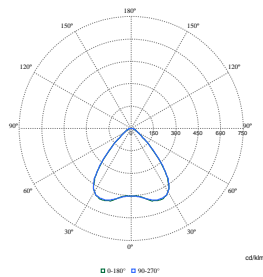

Order Code	Full Product Name	Initial chromaticity	Order Code	Full Product Name	Initial chromaticity
910505102399	SM504T 80S/930 WIA WB WH	(0.43, 0.40) SDCM<3	910505104962	SM504T 61S/840 PSU WB WH	(0.38, 0.38) SDCM<3
910505102401	SM504T 80S/940 WIA DA35W WH	(0.38, 0.38) SDCM<3	910505104965	SM504T 80S/840 DIA-VLC WB WH	(0.38, 0.38) SDCM<3
910505102402	SM504T 66S/930 PSU WB WH	(0.43, 0.40) SDCM<3	910505104971	SM504T 80S/830 DIA-VLC WB WH	(0.43, 0.40) SDCM<3
910505102564	SM504T 80S/830 DIA-VLC A20 WH XA	(0.43, 0.40) SDCM<3	910505102213	SM504T 66S/830 DIA-VLC WB SI	(0.43, 0.40) SDCM<3
910505102566	SM504T 80S/840 DIA-VLC DA25N WH	(0.38, 0.38) SDCM<3	910505102222	SM504T 90S/840 PSU WB SI	(0.38, 0.38) SDCM<3
910505102567	SM504T 90S/830 DIA-VLC DA35W WH	(0.43, 0.40) SDCM<3	910505102385	SM504T 90S/930 PSU WB SI	(0.43, 0.40) SDCM<3
910505102568	SM504T 90S/830 DIA-VLC WB WH XA	(0.43, 0.40) SDCM<3	910505102394	SM504T 66S/840 WIA WB SI	(0.38, 0.38) SDCM<3

Polar Wide Diagrams

Polar Normal (separate) - SM504TI - 910505102387