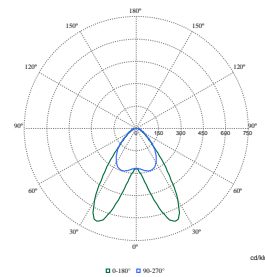

Order Code	Full Product Name	Initial chromaticity	Order Code	Full Product Name	Initial chromaticity
910505102399	SM504T 80S/930 WIA WB WH	(0.43, 0.40) SDCM<3	910505104962	SM504T 61S/840 PSU WB WH	(0.38, 0.38) SDCM<3
910505102401	SM504T 80S/940 WIA DA35W WH	(0.38, 0.38) SDCM<3	910505104965	SM504T 80S/840 DIA-VLC WB WH	(0.38, 0.38) SDCM<3
910505102402	SM504T 66S/930 PSU WB WH	(0.43, 0.40) SDCM<3	910505104971	SM504T 80S/830 DIA-VLC WB WH	(0.43, 0.40) SDCM<3
910505102564	SM504T 80S/830 DIA-VLC A20 WH XA	(0.43, 0.40) SDCM<3	910505102213	SM504T 66S/830 DIA-VLC WB SI	(0.43, 0.40) SDCM<3
910505102566	SM504T 80S/840 DIA-VLC DA25N WH	(0.38, 0.38) SDCM<3	910505102222	SM504T 90S/840 PSU WB SI	(0.38, 0.38) SDCM<3
910505102567	SM504T 90S/830 DIA-VLC DA35W WH	(0.43, 0.40) SDCM<3	910505102385	SM504T 90S/930 PSU WB SI	(0.43, 0.40) SDCM<3
910505102568	SM504T 90S/830 DIA-VLC WB WH XA	(0.43, 0.40) SDCM<3	910505102394	SM504T 66S/840 WIA WB SI	(0.38, 0.38) SDCM<3

Polar Wide Diagrams

Polar Normal (separate) - SM504TI - 910505102392