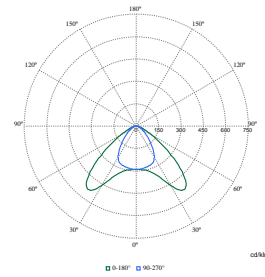

Order Code	Full Product Name	Initial chromaticity	Order Code	Full Product Name	Initial chromaticity
910505102399	SM504T 80S/930 WIA WB WH	(0.43, 0.40) SDCM<3	910505104962	SM504T 61S/840 PSU WB WH	(0.38, 0.38) SDCM<3
910505102401	SM504T 80S/940 WIA DA35W WH	(0.38, 0.38) SDCM<3	910505104965	SM504T 80S/840 DIA-VLC WB WH	(0.38, 0.38) SDCM<3
910505102402	SM504T 66S/930 PSU WB WH	(0.43, 0.40) SDCM<3	910505104971	SM504T 80S/830 DIA-VLC WB WH	(0.43, 0.40) SDCM<3
910505102564	SM504T 80S/830 DIA-VLC A20 WH XA	(0.43, 0.40) SDCM<3	910505102213	SM504T 66S/830 DIA-VLC WB SI	(0.43, 0.40) SDCM<3
910505102566	SM504T 80S/840 DIA-VLC DA25N WH	(0.38, 0.38) SDCM<3	910505102222	SM504T 90S/840 PSU WB SI	(0.38, 0.38) SDCM<3
910505102567	SM504T 90S/830 DIA-VLC DA35W WH	(0.43, 0.40) SDCM<3	910505102385	SM504T 90S/930 PSU WB SI	(0.43, 0.40) SDCM<3
910505102568	SM504T 90S/830 DIA-VLC WB WH XA	(0.43, 0.40) SDCM<3	910505102394	SM504T 66S/840 WIA WB SI	(0.38, 0.38) SDCM<3

## Polar Wide Diagrams

**Polar Normal (separate) - SM504TI - 910505102222**

**Polar Normal (separate) - SM504TI - 910505102387**

**Polar Normal (separate) - SM504TI - 910505102392**

**Polar Normal (separate) - SM504TI - 910505102224**