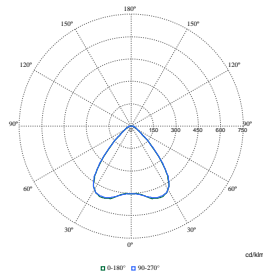

Order Code	Full Product Name	Initial chromaticity	Order Code	Full Product Name	Initial chromaticity
910505102399	SM504T 80S/930 WIA WB WH	(0.43, 0.40) SDCM<3	910505104962	SM504T 61S/840 PSU WB WH	(0.38, 0.38) SDCM<3
910505102401	SM504T 80S/940 WIA DA35W WH	(0.38, 0.38) SDCM<3	910505104965	SM504T 80S/840 DIA-VLC WB WH	(0.38, 0.38) SDCM<3
910505102402	SM504T 66S/930 PSU WB WH	(0.43, 0.40) SDCM<3	910505104971	SM504T 80S/830 DIA-VLC WB WH	(0.43, 0.40) SDCM<3
910505102564	SM504T 80S/830 DIA-VLC A20 WH XA	(0.43, 0.40) SDCM<3	910505102213	SM504T 66S/830 DIA-VLC WB SI	(0.43, 0.40) SDCM<3
910505102566	SM504T 80S/840 DIA-VLC DA25N WH	(0.38, 0.38) SDCM<3	910505102222	SM504T 90S/840 PSU WB SI	(0.38, 0.38) SDCM<3
910505102567	SM504T 90S/830 DIA-VLC DA35W WH	(0.43, 0.40) SDCM<3	910505102385	SM504T 90S/930 PSU WB SI	(0.43, 0.40) SDCM<3
910505102568	SM504T 90S/830 DIA-VLC WB WH XA	(0.43, 0.40) SDCM<3	910505102394	SM504T 66S/840 WIA WB SI	(0.38, 0.38) SDCM<3

## Polar Wide Diagrams

**Polar Normal (separate) - SM504TI - 910505102222**

**Polar Normal (separate) - SM504TI - 910505102387**

**Polar Normal (separate) - SM504TI - 910505102392**

**Polar Normal (separate) - SM504TI - 910505102224**