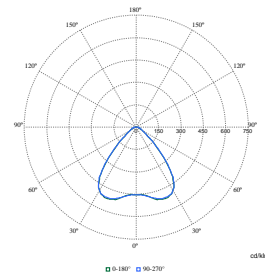

Polar Normal (separate) - SM504TI - 910505102223