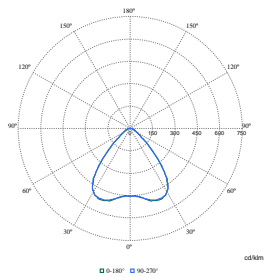

Order Code	Full Product Name	Initial chromaticity	Order Code	Full Product Name	Initial chromaticity
910505102399	SM504T 80S/930 WIA WB WH	(0.43, 0.40) SDCM<3	910505104962	SM504T 61S/840 PSU WB WH	(0.38, 0.38) SDCM<3
910505102401	SM504T 80S/940 WIA DA35W WH	(0.38, 0.38) SDCM<3	910505104965	SM504T 80S/840 DIA-VLC WB WH	(0.38, 0.38) SDCM<3
910505102402	SM504T 66S/930 PSU WB WH	(0.43, 0.40) SDCM<3	910505104971	SM504T 80S/830 DIA-VLC WB WH	(0.43, 0.40) SDCM<3
910505102564	SM504T 80S/830 DIA-VLC A20 WH XA	(0.43, 0.40) SDCM<3	910505102213	SM504T 66S/830 DIA-VLC WB SI	(0.43, 0.40) SDCM<3
910505102566	SM504T 80S/840 DIA-VLC DA25N WH	(0.38, 0.38) SDCM<3	910505102222	SM504T 90S/840 PSU WB SI	(0.38, 0.38) SDCM<3
910505102567	SM504T 90S/830 DIA-VLC DA35W WH	(0.43, 0.40) SDCM<3	910505102385	SM504T 90S/930 PSU WB SI	(0.43, 0.40) SDCM<3
910505102568	SM504T 90S/830 DIA-VLC WB WH XA	(0.43, 0.40) SDCM<3	910505102394	SM504T 66S/840 WIA WB SI	(0.38, 0.38) SDCM<3

Polar Wide Diagrams

Polar Normal (separate) - SM504TI - 910505102222