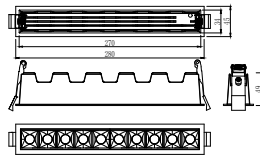

Dimensional drawing