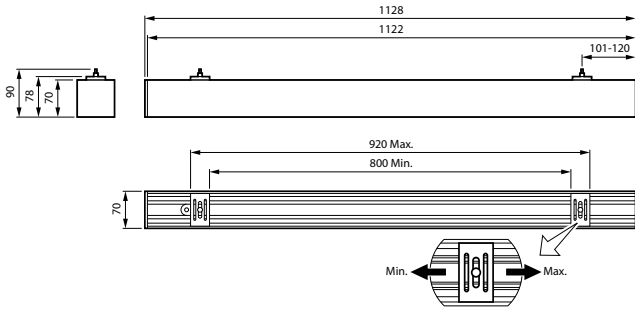

KeyLine nedpendlad

Måttskiss