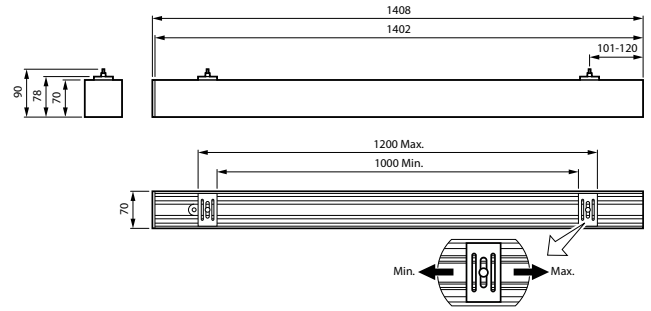

KeyLine nedpendlad

Måttskiss