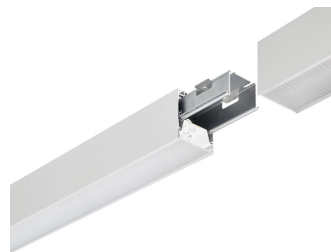

KeyLine alu line coupling with
coupling piece accessory