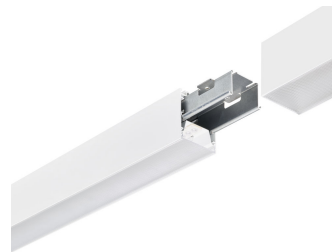

KeyLine white line coupling with coupling piece accessory

KeyLine_SM350C_WIA_DPP3