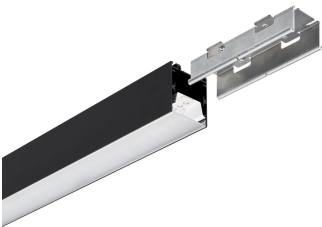

Wersje

KeyLine L-corner, black

KeyLine L-corner, alu

KeyLine suspended L1200, bk

KeyLine L-corner, white

KeyLine Asymmetric SM531C SPP

KeyLine, montowane powierzchniowo i podwieszane

Rysunki techniczne

Więcej o produkcie

KeyLine line coupling, alu

KeyLine black with ceiling bracket accessory for surface mounting

KeyLine black with coupling piece accessory for line mounting

KeyLine Asymmetric SM531C detailed

KeyLine, montowane powierzchniowo i podwieszane

Więcej o produkcie

KeyLine_SM350C_WIA_DPP1

KeyLine line configuration, white

KeyLine SM350C, white

KeyLine configuration with L-corner SM350X

KeyLine black with end-cap accessory