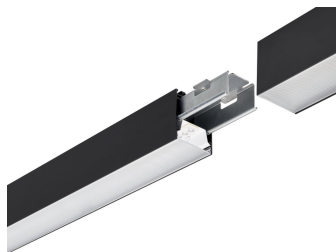

KeyLine line configuration, black

KeyLine alu with ceiling bracket
accessory for surface mounting

KeyLine white with suspension set
for suspended mounting

KeyLine white with ceiling bracket
accessory for surface mounting

KeyLine, montowane powierzchniowo i podwieszane

Więcej o produkcie

KeyLine white with end-cap accessory

KeyLine alu with coupling piece accessory for line mounting

KeyLine SM350C, black

KeyLine L-corner, black

KeyLine black line coupling with coupling piece accessory

KeyLine black with suspension set for suspended mounting

KeyLine_SM350C_WIA_DPP2

KeyLine L-corner, alu

KeyLine L-corner, white

KeyLine, montowane powierzchniowo i podwieszane