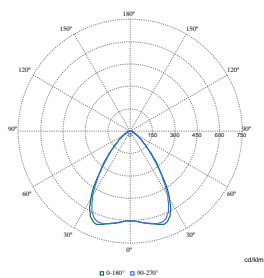

Order Code	Full Product Name	Produktseriekode
910925868363	SM350C 27S/840 WIA PCS L1200 WH	SM350C
910925868364	SM350C 27S/840 WIA PCS L1200 BK	SM350C
910925868365	SM350C 40S/840 WIA PCS L1200 ALU	SM350C
910925868366	SM350C 40S/840 WIA PCS L1200 WH	SM350C
910925868367	SM350C 40S/840 WIA PCS L1200 BK	SM350C
910925868351	SM350C 27S/840 PSU PCS L1200 WH	SM350C
910925868354	SM350C 40S/840 PSU PCS L1200 WH	SM350C
910925868357	SM350C 27S/840 PSD PCS L1200 WH	SM350C
910925868360	SM350C 40S/840 PSD PCS L1200 WH	SM350C
910925868369	SM350C 27S/830 PSU PCS L1200 WH	SM350C
910925868371	SM350C 40S/830 PSU PCS L1200 WH	SM350C
910925868373	SM350C 27S/830 PSD PCS L1200 WH	SM350C
910925868375	SM350C 40S/830 PSD PCS L1200 WH	SM350C
910925868352	SM350C 27S/840 PSU PCS L1200 BK	SM350C
910925868355	SM350C 40S/840 PSU PCS L1200 BK	SM350C
910925868358	SM350C 27S/840 PSD PCS L1200 BK	SM350C
910925868361	SM350C 40S/840 PSD PCS L1200 BK	SM350C
910925868389	SM350X 27S/840 PSD L60L60 PCS WH	SM350X
910505103701	SM351C 40S/840 PSU A PCS L1200 WH	SM350C
910505103702	SM351C 40S/840 PSD A PCS L1200 WH	SM350C
910505103703	SM351C 50S/840 PSU A PCS L1500 WH	SM350C
910505103704	SM351C 50S/840 PSD A PCS L1500 WH	SM350C

Polar Wide Diagrams

Polar Normal (separate) - SM350CI -
910925868303