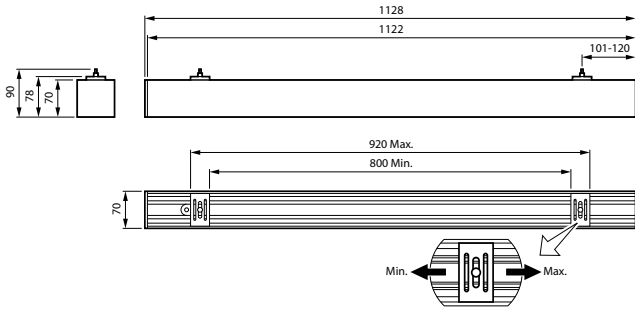

Målskisse

Produkt detaljer

KeyLine line coupling, alu

KeyLine black with ceiling bracket accessory for surface mounting

KeyLine black with coupling piece accessory for line mounting

KeyLine Asymmetric SM531C detailed