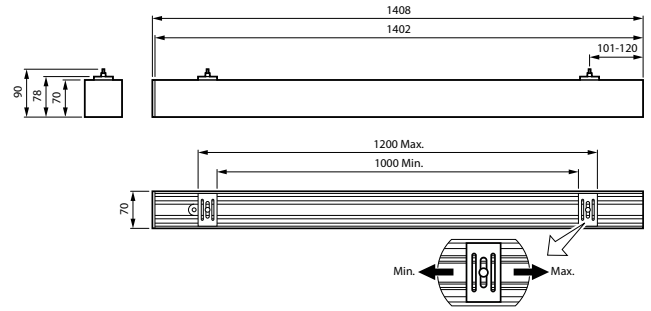

Målskisse

Produkt detaljer

KeyLine line coupling, alu

KeyLine black with ceiling bracket accessory for surface mounting

KeyLine black with coupling piece accessory for line mounting

KeyLine Asymmetric SM531C detailed