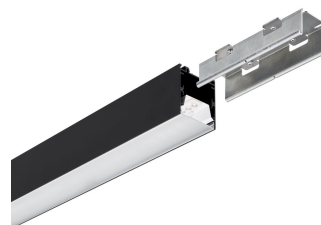

## Versions

KeyLine suspended L1500, bk

KeyLine suspended L1200, bk

## Productgegevens

KeyLine black with ceiling bracket  
accessory for surface mounting

KeyLine black with coupling piece  
accessory for line mounting