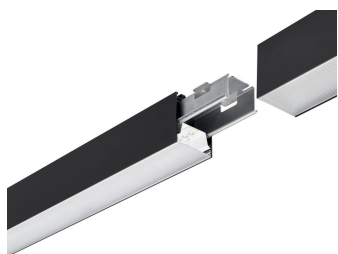

KeyLine black line coupling with coupling piece accessory