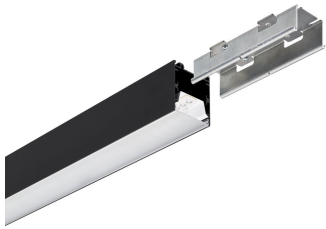

Versions

KeyLine L-corner, black

KeyLine suspended L1500, bk

KeyLine suspended L1200, alu

KeyLine L-corner, alu

KeyLine suspended L1500, white

KeyLine L-corner, white

Maatschets

KeyLine, opbouw- en pendelmontage

Productgegevens

KeyLine line coupling, alu

KeyLine black with ceiling bracket
accessory for surface mounting

KeyLine black with coupling piece
accessory for line mounting

KeyLine_SM350C_WIA_DPP1

KeyLine line configuration, white

KeyLine SM350C, white

KeyLine configuration with L-
corner SM350X

KeyLine black with end-cap
accessory

KeyLine line coupling, white

KeyLine alu with suspension set
for suspended mounting

KeyLine, opbouw- en pendelmontage

Productgegevens

KeyLine white with suspension set for suspended mounting

KeyLine white with ceiling bracket accessory for surface mounting

KeyLine white with end-cap accessory