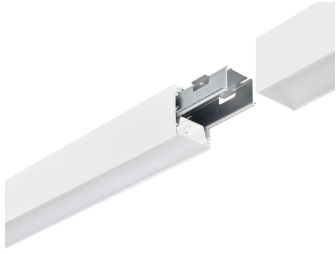

KeyLine_SM350C_WIA_DPP1

KeyLine line configuration, white

KeyLine SM350C, white

KeyLine configuration with L-
corner SM350X

KeyLine black with end-cap
accessory

KeyLine line coupling, white

KeyLine alu with suspension set
for suspended mounting

KeyLine, opbouw- en pendelmontage

Productgegevens

KeyLine white line coupling with coupling piece accessory

KeyLine_SM350C_WIA_DPP3

KeyLine alu with end-cap accessory

KeyLine white with coupling piece accessory for line mounting