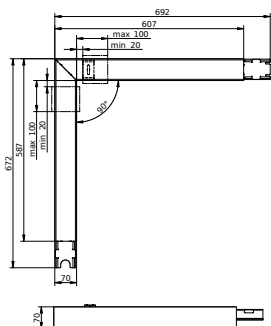

Versions

KeyLine L-corner, black

KeyLine suspended L1500, bk

KeyLine suspended L1200, alu

KeyLine L-corner, alu

KeyLine suspended L1500, white

KeyLine L-corner, white

Maatschets