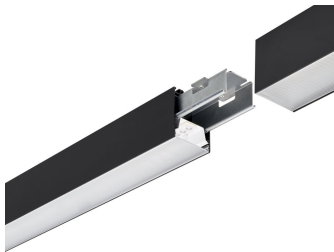

KeyLine black line coupling with coupling piece accessory