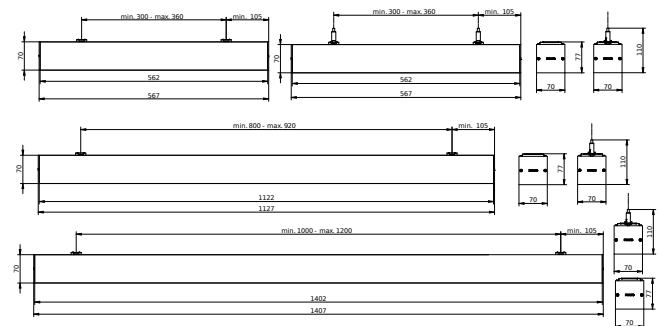

Versions

KeyLine L-corner, black

KeyLine suspended L1500, bk

KeyLine suspended L1200, alu

KeyLine L-corner, alu

KeyLine suspended L1500, white

KeyLine L-corner, white

Maatschets