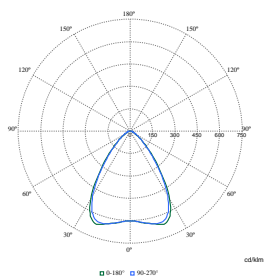

Order Code	Full Product Name	Code productfamilie
8719514624504	SM350C 50S/840 PSD PCS L1500 WH	SM350C
8719514624269	SM350C 27S/840 WIA PCS L1200 ALU	SM350C
8719514624276	SM350C 27S/840 WIA PCS L1200 WH	SM350C
8719514624283	SM350C 27S/840 WIA PCS L1200 BK	SM350C
8719514624290	SM350C 40S/840 WIA PCS L1200 ALU	SM350C
8719514624306	SM350C 40S/840 WIA PCS L1200 WH	SM350C
8719514624313	SM350C 40S/840 WIA PCS L1200 BK	SM350C
8719514624153	SM350C 27S/840 PSU PCS L1200 WH	SM350C
8719514624184	SM350C 40S/840 PSU PCS L1200 WH	SM350C
8719514624214	SM350C 27S/840 PSD PCS L1200 WH	SM350C
8719514624245	SM350C 40S/840 PSD PCS L1200 WH	SM350C
8719514624337	SM350C 27S/830 PSU PCS L1200 WH	SM350C
8719514624351	SM350C 40S/830 PSU PCS L1200 WH	SM350C
8719514624375	SM350C 27S/830 PSD PCS L1200 WH	SM350C
8719514624399	SM350C 40S/830 PSD PCS L1200 WH	SM350C
8719514624160	SM350C 27S/840 PSU PCS L1200 BK	SM350C
8719514624191	SM350C 40S/840 PSU PCS L1200 BK	SM350C
8719514624221	SM350C 27S/840 PSD PCS L1200 BK	SM350C
8719514624252	SM350C 40S/840 PSD PCS L1200 BK	SM350C
8719514624535	SM350X 27S/840 PSD L60L60 PCS WH	SM350X

Polar Wide Diagrams

Polar Normal (separate) - SM350CI -
910925868303