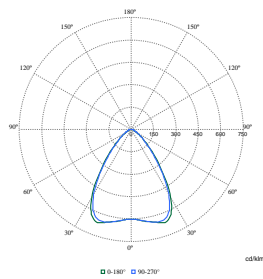

KeyLine, felületre szerelt és függesztett

Order Code	Full Product Name	Termékcsalád kódja
62441200	SM350C 34S/840 PSU PCS L1500 WH	SM350C
62444300	SM350C 50S/840 PSU PCS L1500 WH	SM350C
62447400	SM350C 34S/840 PSD PCS L1500 WH	SM350C
62450400	SM350C 50S/840 PSD PCS L1500 WH	SM350C
62430600	SM350C 40S/840 WIA PCS L1200 WH	SM350C
62431300	SM350C 40S/840 WIA PCS L1200 BK	SM350C
62415300	SM350C 27S/840 PSU PCS L1200 WH	SM350C
62418400	SM350C 40S/840 PSU PCS L1200 WH	SM350C
62421400	SM350C 27S/840 PSD PCS L1200 WH	SM350C
62424500	SM350C 40S/840 PSD PCS L1200 WH	SM350C
62433700	SM350C 27S/830 PSU PCS L1200 WH	SM350C
62435100	SM350C 40S/830 PSU PCS L1200 WH	SM350C

Order Code	Full Product Name	Termékcsalád kódja
62437500	SM350C 27S/830 PSD PCS L1200 WH	SM350C
62439900	SM350C 40S/830 PSD PCS L1200 WH	SM350C
62416000	SM350C 27S/840 PSU PCS L1200 BK	SM350C
62419100	SM350C 40S/840 PSU PCS L1200 BK	SM350C
62422100	SM350C 27S/840 PSD PCS L1200 BK	SM350C
62425200	SM350C 40S/840 PSD PCS L1200 BK	SM350C
62453500	SM350X 27S/840 PSD L60L60 PCS WH	SM350X
61518200	SM351C 40S/840 PSU A PCS L1200 WH	SM350C
61519900	SM351C 40S/840 PSD A PCS L1200 WH	SM350C
61520500	SM351C 50S/840 PSU A PCS L1500 WH	SM350C
61521200	SM351C 50S/840 PSD A PCS L1500 WH	SM350C

Polar Wide Diagrams

Polar Normal (separate) - SM350CI - 910925868353