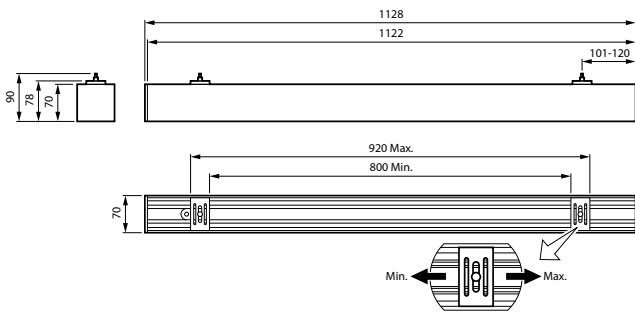

Méretezett rajza

Termék részletei

KeyLine line coupling, alu

KeyLine black with ceiling bracket accessory for surface mounting

KeyLine black with coupling piece accessory for line mounting

KeyLine Asymmetric SM531C detailed