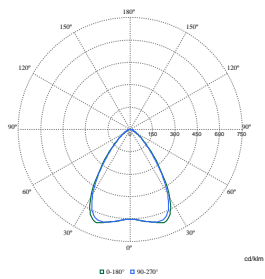

KeyLine, felületre szerelt és függesztett

Order Code	Full Product Name	Termékcsalád kódja
62441200	SM350C 34S/840 PSU PCS L1500 WH	SM350C
62444300	SM350C 50S/840 PSU PCS L1500 WH	SM350C
62447400	SM350C 34S/840 PSD PCS L1500 WH	SM350C
62450400	SM350C 50S/840 PSD PCS L1500 WH	SM350C
62430600	SM350C 40S/840 WIA PCS L1200 WH	SM350C
62431300	SM350C 40S/840 WIA PCS L1200 BK	SM350C
62415300	SM350C 27S/840 PSU PCS L1200 WH	SM350C
62418400	SM350C 40S/840 PSU PCS L1200 WH	SM350C
62421400	SM350C 27S/840 PSD PCS L1200 WH	SM350C
62424500	SM350C 40S/840 PSD PCS L1200 WH	SM350C
62433700	SM350C 27S/830 PSU PCS L1200 WH	SM350C
62435100	SM350C 40S/830 PSU PCS L1200 WH	SM350C

Order Code	Full Product Name	Termékcsalád kódja
62437500	SM350C 27S/830 PSD PCS L1200 WH	SM350C
62439900	SM350C 40S/830 PSD PCS L1200 WH	SM350C
62416000	SM350C 27S/840 PSU PCS L1200 BK	SM350C
62419100	SM350C 40S/840 PSU PCS L1200 BK	SM350C
62422100	SM350C 27S/840 PSD PCS L1200 BK	SM350C
62425200	SM350C 40S/840 PSD PCS L1200 BK	SM350C
62453500	SM350X 27S/840 PSD L60L60 PCS WH	SM350X
61518200	SM351C 40S/840 PSU A PCS L1200 WH	SM350C
61519900	SM351C 40S/840 PSD A PCS L1200 WH	SM350C
61520500	SM351C 50S/840 PSU A PCS L1500 WH	SM350C
61521200	SM351C 50S/840 PSD A PCS L1500 WH	SM350C

Polar Wide Diagrams

Polar Normal (separate) - SM350CI - 910925868303