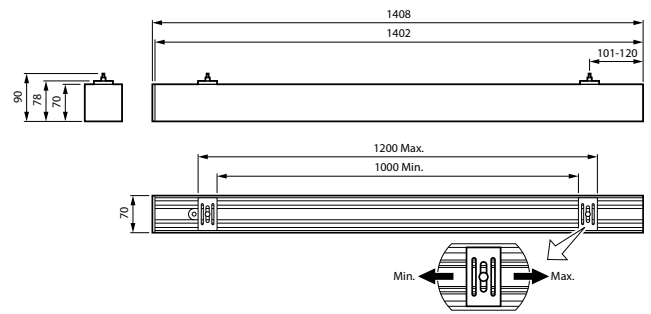

Méretezett rajza

Termék részletei

KeyLine line coupling, alu

KeyLine black with ceiling bracket accessory for surface mounting

KeyLine black with coupling piece accessory for line mounting

KeyLine Asymmetric SM531C detailed