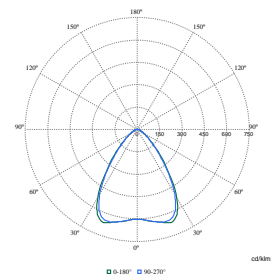

KeyLine, felületre szerelt és függesztett

Order Code	Full Product Name	Termékcsalád kódja
62441200	SM350C 34S/840 PSU PCS L1500 WH	SM350C
62444300	SM350C 50S/840 PSU PCS L1500 WH	SM350C
62447400	SM350C 34S/840 PSD PCS L1500 WH	SM350C
62450400	SM350C 50S/840 PSD PCS L1500 WH	SM350C
62430600	SM350C 40S/840 WIA PCS L1200 WH	SM350C
62431300	SM350C 40S/840 WIA PCS L1200 BK	SM350C
62415300	SM350C 27S/840 PSU PCS L1200 WH	SM350C
62418400	SM350C 40S/840 PSU PCS L1200 WH	SM350C
62421400	SM350C 27S/840 PSD PCS L1200 WH	SM350C
62424500	SM350C 40S/840 PSD PCS L1200 WH	SM350C
62433700	SM350C 27S/830 PSU PCS L1200 WH	SM350C
62435100	SM350C 40S/830 PSU PCS L1200 WH	SM350C

Order Code	Full Product Name	Termékcsalád kódja
62437500	SM350C 27S/830 PSD PCS L1200 WH	SM350C
62439900	SM350C 40S/830 PSD PCS L1200 WH	SM350C
62416000	SM350C 27S/840 PSU PCS L1200 BK	SM350C
62419100	SM350C 40S/840 PSU PCS L1200 BK	SM350C
62422100	SM350C 27S/840 PSD PCS L1200 BK	SM350C
62425200	SM350C 40S/840 PSD PCS L1200 BK	SM350C
62453500	SM350X 27S/840 PSD L60L60 PCS WH	SM350X
61518200	SM351C 40S/840 PSU A PCS L1200 WH	SM350C
61519900	SM351C 40S/840 PSD A PCS L1200 WH	SM350C
61520500	SM351C 50S/840 PSU A PCS L1500 WH	SM350C
61521200	SM351C 50S/840 PSD A PCS L1500 WH	SM350C

Polar Wide Diagrams

Polar Normal (separate) - SM350CI - 910925868366