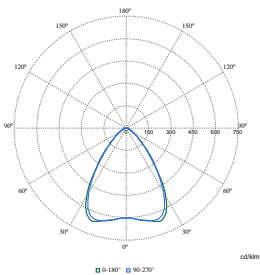

Order Code	Full Product Name	Code famille de produits
62426900	SM350C 27S/840 WIA PCS L1200 ALU	SM350C
62427600	SM350C 27S/840 WIA PCS L1200 WH	SM350C
62429000	SM350C 40S/840 WIA PCS L1200 ALU	SM350C
62430600	SM350C 40S/840 WIA PCS L1200 WH	SM350C
62431300	SM350C 40S/840 WIA PCS L1200 BK	SM350C
62415300	SM350C 27S/840 PSU PCS L1200 WH	SM350C
62418400	SM350C 40S/840 PSU PCS L1200 WH	SM350C
62421400	SM350C 27S/840 PSD PCS L1200 WH	SM350C
62424500	SM350C 40S/840 PSD PCS L1200 WH	SM350C
62435100	SM350C 40S/830 PSU PCS L1200 WH	SM350C
62437500	SM350C 27S/830 PSD PCS L1200 WH	SM350C
62439900	SM350C 40S/830 PSD PCS L1200 WH	SM350C
62416000	SM350C 27S/840 PSU PCS L1200 BK	SM350C
62419100	SM350C 40S/840 PSU PCS L1200 BK	SM350C
62422100	SM350C 27S/840 PSD PCS L1200 BK	SM350C
62425200	SM350C 40S/840 PSD PCS L1200 BK	SM350C
62453500	SM350X 27S/840 PSD L60L60 PCS WH	SM350X
61518200	SM351C 40S/840 PSU A PCS L1200 WH	SM350C
61520500	SM351C 50S/840 PSU A PCS L1500 WH	SM350C

Polar Wide Diagrams

Polar Normal (separate) - SM350CI -
910925868303