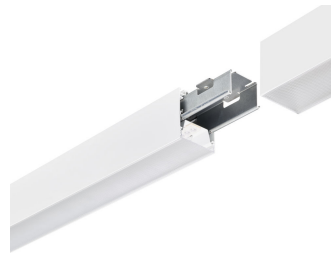

KeyLine white line coupling with coupling piece accessory

KeyLine_SM350C_WIA_DPP3