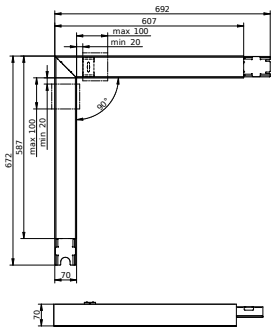

Versions

KeyLine L-corner, black

KeyLine L-corner, alu

KeyLine L-corner, white

Dimensional drawing

Product details

KeyLine line coupling, alu

KeyLine black with ceiling bracket
accessory for surface mounting