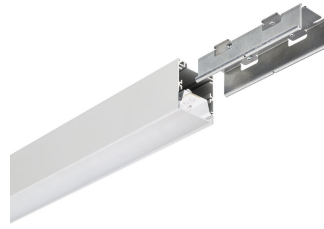

KeyLine alu with coupling piece accessory for line mounting