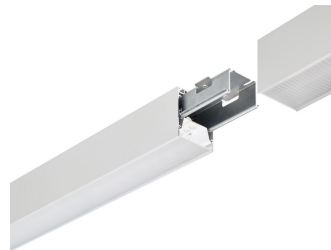

KeyLine, Surface & Suspended

Product details

KeyLine black with coupling piece accessory for line mounting

KeyLine_SM350C_WIA_DPP1

KeyLine line configuration, white

KeyLine SM350C, white

KeyLine configuration with L-corner SM350X

KeyLine, Surface & Suspended

Product details

KeyLine white with coupling piece accessory for line mounting

KeyLine structured optics UGR19 (PCS)

KeyLine line coupling, black

KeyLine SM350C, alu

KeyLine alu line coupling with coupling piece accessory

KeyLine line configuration, black

KeyLine alu with ceiling bracket accessory for surface mounting

KeyLine white with suspension set for suspended mounting

KeyLine white with ceiling bracket accessory for surface mounting

KeyLine black with suspension set for suspended mounting

KeyLine_SM350C_WIA_DPP2

KeyLine L-corner, alu

KeyLine L-corner, white

KeyLine, Surface & Suspended

General Information	
Driver included	Yes
Light source replaceable	No
Number of gear units	1 unit
Service tag	Yes
Light Technical	
Beam angle of light source	120 degree(s)
Color rendering index (CRI)	>80
Optic type	Medium beam
Operating and Electrical	
Protection class IEC	Safety class I
Input Voltage	220 to 240 V
Line Frequency	50 to 60 Hz
Suitable for random switching	No
Mechanical and Housing	
Mech. impact protection code	IK06
Ingress protection code	IP20
Approval and Application	
Ambient temperature range	+10 to +35 °C
CE mark	Yes
ENEC mark	ENEC mark
Flammability mark	For mounting on normally flammable surfaces
Glow-wire test	Temperature 650 °C, duration 30 s
Flickering value (PstLM) - Flickering value as per EN 61000-3-3	1
Stroboscopic effect visibility measure (SVM)	0.4
Initial Performance (IEC Compliant)	
Luminous flux tolerance	+/-10%