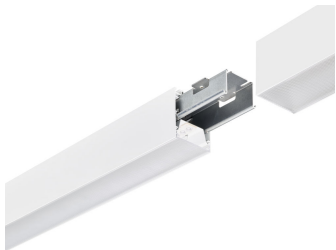

KeyLine white line coupling with coupling piece accessory

KeyLine_SM350C_WIA_DPP3