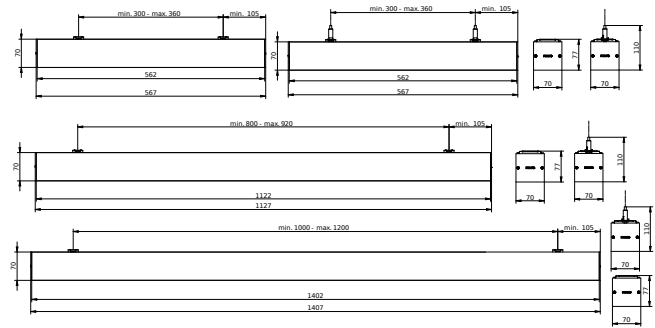

Versions

KeyLine L-corner, black

KeyLine L-corner, alu

KeyLine L-corner, white

Dimensional drawing

Product details

KeyLine line coupling, alu

KeyLine black with ceiling bracket
accessory for surface mounting