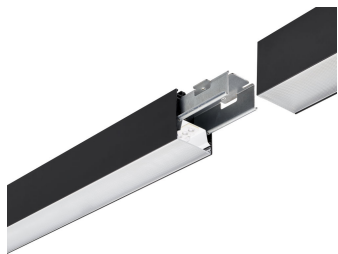

KeyLine line configuration, black

KeyLine alu with ceiling bracket accessory for surface mounting

KeyLine white with suspension set for suspended mounting

KeyLine white with ceiling bracket accessory for surface mounting

KeyLine, Surface & Suspended

Product details

KeyLine white with end-cap accessory

KeyLine alu with coupling piece accessory for line mounting

KeyLine SM350C, black

KeyLine L-corner, black

KeyLine black line coupling with coupling piece accessory

KeyLine black with suspension set for suspended mounting

KeyLine_SM350C_WIA_DPP2

KeyLine L-corner, alu

KeyLine L-corner, white

KeyLine, Surface & Suspended

General Information

Driver included	Yes
Light source replaceable	No
Number of gear units	1 unit
Service tag	Yes