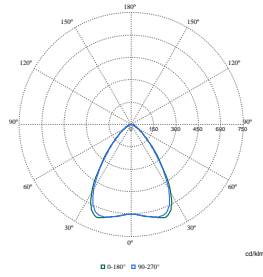

Polar Normal (separate) - SM350CI - 910925868353