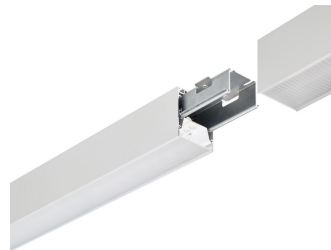

KeyLine, Surface & Suspended

Product details

KeyLine black with coupling piece accessory for line mounting

KeyLine_SM350C_WIA_DPP1

KeyLine line configuration, white

KeyLine SM350C, white

KeyLine configuration with L-corner SM350X

KeyLine, Surface & Suspended

Product details

KeyLine white with coupling piece accessory for line mounting

KeyLine structured optics UGR19 (PCS)

KeyLine line coupling, black

KeyLine SM350C, alu

KeyLine alu line coupling with coupling piece accessory

KeyLine line configuration, black

KeyLine alu with ceiling bracket accessory for surface mounting

KeyLine white with suspension set for suspended mounting

KeyLine white with ceiling bracket accessory for surface mounting