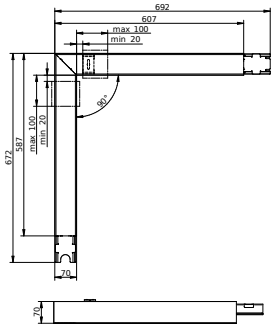

Versions

KeyLine L-corner, black

KeyLine L-corner, alu

KeyLine L-corner, white

Dimensional drawing

Product details

KeyLine line coupling, alu

KeyLine black with ceiling bracket
accessory for surface mounting