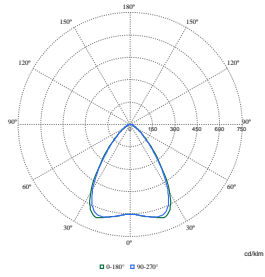

Polar Wide Diagrams

Polar Normal (separate) - SM350CI - 910925868303