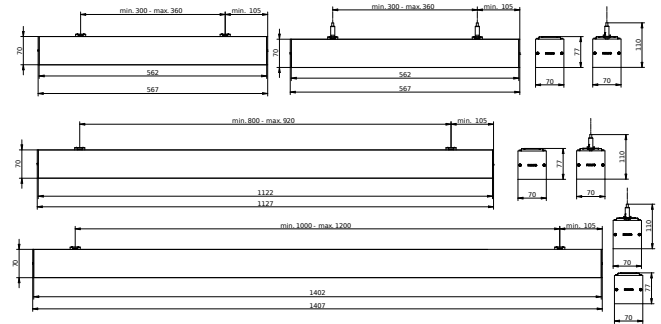

Versions

KeyLine L-corner, black

KeyLine L-corner, alu

KeyLine L-corner, white

Dimensional drawing

Product details

KeyLine line coupling, alu

KeyLine black with ceiling bracket
accessory for surface mounting