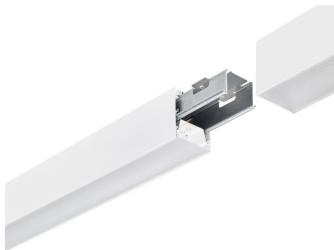

The flexible light line

KeyLine, Surface & Suspended

These days, many office owners and office lighting designers prefer lines of light. The reason is simple. Not only do light lines come in a minimalistic design; they also offer far more choice and flexibility. Short or long lines and luminaires, standalone luminaires, different shapes and even a variety of colours; anything is possible. And with KeyLine, all these benefits come at a competitive price while still complying with office lighting norms. KeyLine is a superb light line range with a slim, minimalistic design and a high lumen output to illuminate the brightest office spaces. But with comfortable, low levels of glare it's also easy on the eye and complies with UGR19. This makes KeyLine ideal for linear applications, as well as standalone suspended or surface-mounted luminaires. A range that offers the ultimate flexibility and unlimited possibilities. KeyLine design flexibility comes in the form of different lengths, colours and light outputs – including L-shapes, as well as straight lines. All with high efficiency up to 130 lm/W, and the option to upgrade with wireless connectivity and control. Add to that attractive pricing, and with KeyLine you can also enjoy excellent value that ensures a superb total cost of ownership.

Versions

KeyLine L-corner, black

KeyLine L-corner, alu

KeyLine L-corner, white

Dimensional drawing

Product details

KeyLine line coupling, alu

KeyLine black with ceiling bracket
accessory for surface mounting

KeyLine, Surface & Suspended

Product details

KeyLine black with coupling piece accessory for line mounting

KeyLine_SM350C_WIA_DPP1

KeyLine line configuration, white

KeyLine SM350C, white

KeyLine configuration with L-corner SM350X

KeyLine black with end-cap accessory

KeyLine line coupling, white

KeyLine alu with suspension set for suspended mounting

KeyLine white line coupling with coupling piece accessory

KeyLine_SM350C_WIA_DPP3

KeyLine alu with end-cap accessory