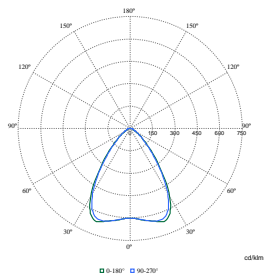

KeyLine, Surface & Suspended

Order Code	Full Product Name	Product family code
62415300	SM350C 27S/840 PSU PCS L1200 WH	SM350C
62418400	SM350C 40S/840 PSU PCS L1200 WH	SM350C
62421400	SM350C 27S/840 PSD PCS L1200 WH	SM350C
62424500	SM350C 40S/840 PSD PCS L1200 WH	SM350C
62433700	SM350C 27S/830 PSU PCS L1200 WH	SM350C
62435100	SM350C 40S/830 PSU PCS L1200 WH	SM350C
62437500	SM350C 27S/830 PSD PCS L1200 WH	SM350C

Order Code	Full Product Name	Product family code
62439900	SM350C 40S/830 PSD PCS L1200 WH	SM350C
62416000	SM350C 27S/840 PSU PCS L1200 BK	SM350C
62419100	SM350C 40S/840 PSU PCS L1200 BK	SM350C
62422100	SM350C 27S/840 PSD PCS L1200 BK	SM350C
62425200	SM350C 40S/840 PSD PCS L1200 BK	SM350C
62453500	SM350X 27S/840 PSD L60L60 PCS WH	SM350X

Polar Wide Diagrams

Polar Normal (separate) - SM350CI - 910925868303