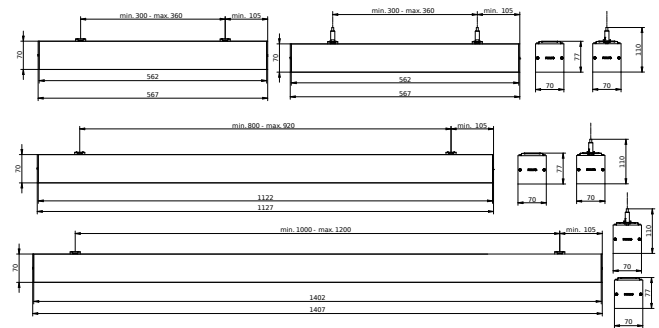

Versions

KeyLine L-corner, black

KeyLine L-corner, alu

KeyLine suspended L1500, white

KeyLine suspended L1200, bk

KeyLine L-corner, white

Dimensional drawing

KeyLine, Surface & Suspended