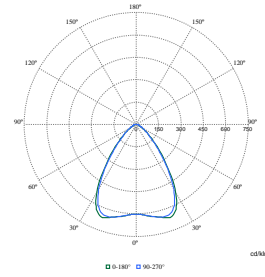

Polar Normal (separate) - SM350CI - 910925868381