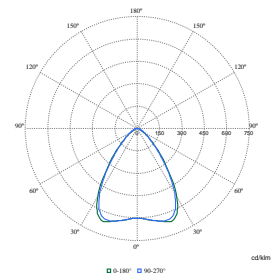

KeyLine, Surface & Suspended

Order Code	Full Product Name	Product family code
62415300	SM350C 27S/840 PSU PCS L1200 WH	SM350C
62418400	SM350C 40S/840 PSU PCS L1200 WH	SM350C
62421400	SM350C 27S/840 PSD PCS L1200 WH	SM350C
62424500	SM350C 40S/840 PSD PCS L1200 WH	SM350C
62433700	SM350C 27S/830 PSU PCS L1200 WH	SM350C
62435100	SM350C 40S/830 PSU PCS L1200 WH	SM350C
62437500	SM350C 27S/830 PSD PCS L1200 WH	SM350C

Order Code	Full Product Name	Product family code
62439900	SM350C 40S/830 PSD PCS L1200 WH	SM350C
62416000	SM350C 27S/840 PSU PCS L1200 BK	SM350C
62419100	SM350C 40S/840 PSU PCS L1200 BK	SM350C
62422100	SM350C 27S/840 PSD PCS L1200 BK	SM350C
62425200	SM350C 40S/840 PSD PCS L1200 BK	SM350C
62453500	SM350X 27S/840 PSD L60L60 PCS WH	SM350X

Polar Wide Diagrams

Polar Normal (separate) - SM350CI - 910925868366