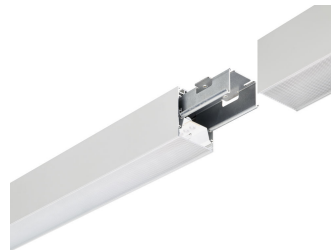

KeyLine alu line coupling with coupling piece accessory

KeyLine alu with ceiling bracket accessory for surface mounting