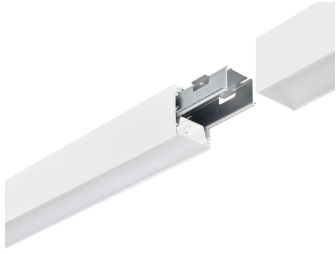

The flexible light line

KeyLine, Surface & Suspended

These days, many office owners and office lighting designers prefer lines of light. The reason is simple. Not only do light lines come in a minimalistic design; they also offer far more choice and flexibility. Short or long lines and luminaires, standalone luminaires, different shapes and even a variety of colours; anything is possible. And with KeyLine, all these benefits come at a competitive price while still complying with office lighting norms. KeyLine is a superb light line range with a slim, minimalistic design and a high lumen output to illuminate the brightest office spaces. But with comfortable, low levels of glare it's also easy on the eye and complies with UGR19. This makes KeyLine ideal for linear applications, as well as standalone suspended or surface-mounted luminaires. A range that offers the ultimate flexibility and unlimited possibilities. KeyLine design flexibility comes in the form of different lengths, colours and light outputs – including L-shapes, as well as straight lines. All with high efficiency up to 130 lm/W, and the option to upgrade with wireless connectivity and control. Add to that attractive pricing, and with KeyLine you can also enjoy excellent value that ensures a superb total cost of ownership.

Product details

KeyLine line coupling, alu

KeyLine black with ceiling bracket
accessory for surface mounting

KeyLine black with coupling piece
accessory for line mounting

KeyLine_SM350C_WIA_DPP1

KeyLine line configuration, white

KeyLine SM350C, white

KeyLine configuration with L-
corner SM350X

KeyLine black with end-cap
accessory

KeyLine line coupling, white

KeyLine alu with suspension set
for suspended mounting

KeyLine, Surface & Suspended

Product details

KeyLine white line coupling with coupling piece accessory

KeyLine_SM350C_WIA_DPP3

KeyLine alu with end-cap accessory

KeyLine white with coupling piece accessory for line mounting

KeyLine structured optics UGR19 (PCS)