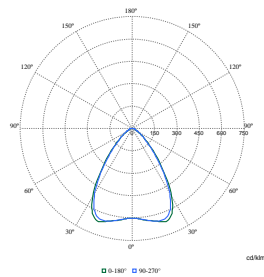

KeyLine, Surface & Suspended

Order Code	Full Product Name	Product family code
62415300	SM350C 27S/840 PSU PCS L1200 WH	SM350C
62418400	SM350C 40S/840 PSU PCS L1200 WH	SM350C
62421400	SM350C 27S/840 PSD PCS L1200 WH	SM350C
62424500	SM350C 40S/840 PSD PCS L1200 WH	SM350C
62433700	SM350C 27S/830 PSU PCS L1200 WH	SM350C
62435100	SM350C 40S/830 PSU PCS L1200 WH	SM350C
62437500	SM350C 27S/830 PSD PCS L1200 WH	SM350C

Order Code	Full Product Name	Product family code
62439900	SM350C 40S/830 PSD PCS L1200 WH	SM350C
62416000	SM350C 27S/840 PSU PCS L1200 BK	SM350C
62419100	SM350C 40S/840 PSU PCS L1200 BK	SM350C
62422100	SM350C 27S/840 PSD PCS L1200 BK	SM350C
62425200	SM350C 40S/840 PSD PCS L1200 BK	SM350C
62453500	SM350X 27S/840 PSD L60L60 PCS WH	SM350X

Polar Wide Diagrams

Polar Normal (separate) - SM350CI - 910925868353