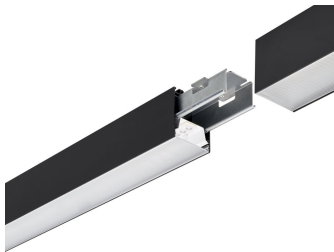

Product details

KeyLine white with suspension set for suspended mounting

KeyLine white with ceiling bracket accessory for surface mounting

KeyLine white with end-cap accessory

KeyLine alu with coupling piece accessory for line mounting

KeyLine SM350C, black

KeyLine L-corner, black

KeyLine black line coupling with coupling piece accessory

KeyLine black with suspension set for suspended mounting

KeyLine_SM350C_WIA_DPP2

KeyLine L-corner, alu