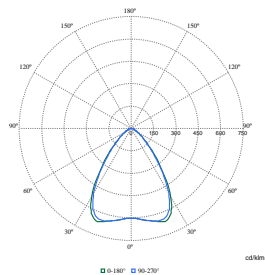

KeyLine white with ceiling bracket accessory for surface mounting

KeyLine white with end-cap accessory

Polar Wide Diagrams

**Polar Normal (separate) - SM350CI -
910925868373**