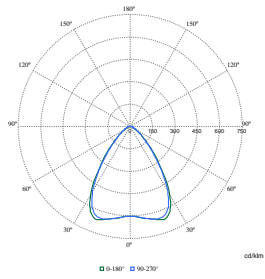

Polar Wide Diagrams

Polar Normal (separate) - SM350CI - 910925868303