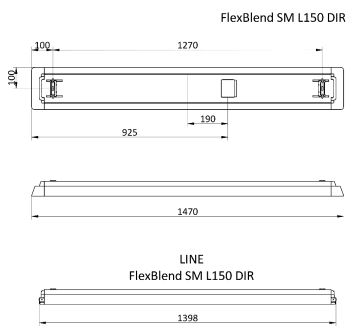

Flexblend, Montaj Aparent

Versions

Cote