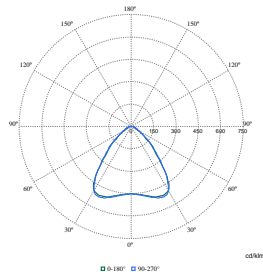

Polar Normal (separate) - SM340CI - 910925867099