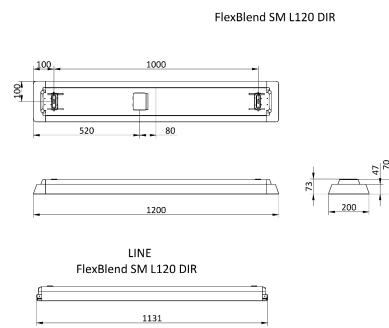

FlexBlend Surface Mounted
SM340C PCS BK

Cote

Detalii produs

FlexBlend Surface Mounted
SM340C WH

FlexBlend Surface Mounted
SM340C PCS BK

FlexBlend Surface Mounted
SM340C SI

FlexBlend Surface Mounted
SM340C WH