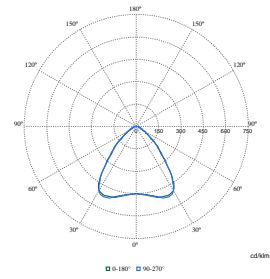

Polar Normal (separate) - SM340CI - 910925867101