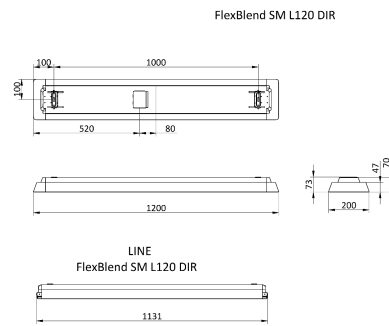

Versions

FlexBlend, opbouwmontage

Versions

FlexBlend Surface Mounted-
SM340C-MLO-WH-SENS1-L150

FlexBlend Surface Mounted
SM340C PCS BK

Maatschets

Productgegevens

FlexBlend Surface Mounted
SM340C WH