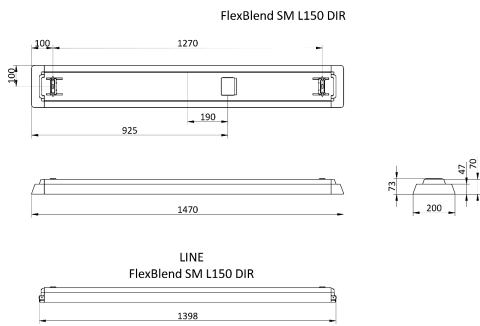

Versions

FlexBlend, opbouwmontage

Versions

FlexBlend Surface Mounted-
SM340C-MLO-WH-SENS1-L150

FlexBlend Surface Mounted
SM340C PCS BK

Maatschets

Productgegevens

FlexBlend Surface Mounted
SM340C WH