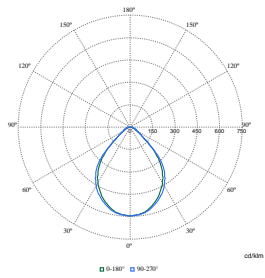

Polar Normal (separate) - SM340CI - 910925868098