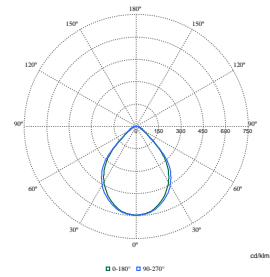

Polar Normal (separate) - SM340CI - 91092586796

Polar Normal (separate) - SM340CI - 91092586797

FlexBlend, Surface Mounted

Polar Wide Diagrams

Polar Normal (separate) - SM340CI - 910925867909

Polar Normal (separate) - SM340CI - 910925867908