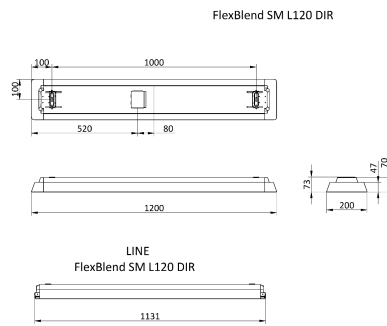

Versions

FlexBlend Surface Mounted
SM340C PCS BK

Dimensional drawing

Product details

FlexBlend_Surface_Mounted-
Suspended_Emergency Lighting

FlexBlend Surface Mounted
SM340C WH

FlexBlend_Surface_Mounted-
Suspended_Emergency Lighting