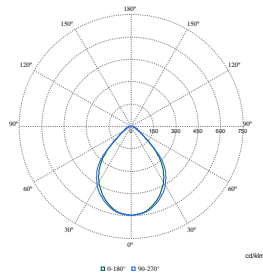

Polar Normal (separate) - SM340CI - 91092586796

Polar Normal (separate) - SM340CI - 91092586797

FlexBlend, Surface Mounted

Polar Wide Diagrams

Polar Normal (separate) - SM340CI - 910925867909

Polar Normal (separate) - SM340CI - 910925867908