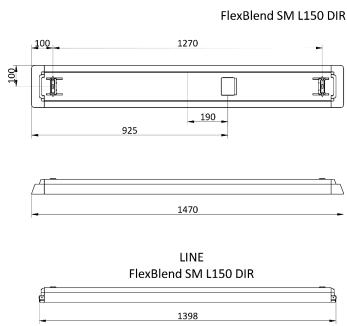

Versions

FlexBlend Surface Mounted
SM340C PCS BK

Dimensional drawing

Product details

FlexBlend_Surface_Mounted-
Suspended_Emergency Lighting

FlexBlend Surface Mounted
SM340C WH

FlexBlend_Surface_Mounted-
Suspended_Emergency Lighting