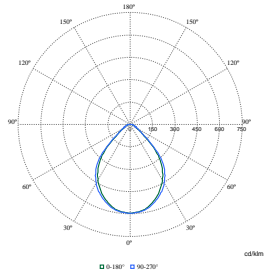

Polar Wide Diagrams

Polar Normal (separate) - SM340CI - 910925867866