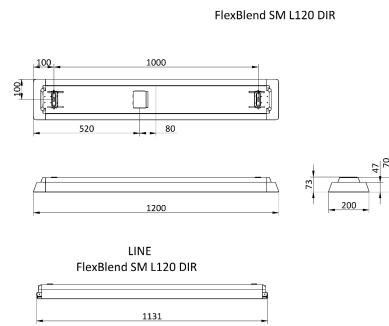

Versions

FlexBlend, Surface Mounted

Versions

FlexBlend Surface Mounted
SM340C MLO BK

FlexBlend Surface Mounted
SM340C PCS BK

Dimensional drawing

Product details

FlexBlend_Surface_Mounted-
Suspended_Emergency Lighting