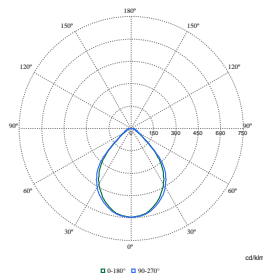

Polar Normal (separate) - SM340CI - 910925868898