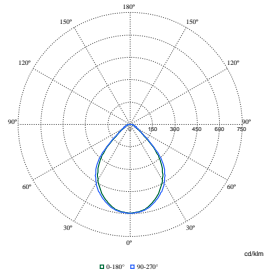

Polar Wide Diagrams

Polar Normal (separate) - SM340CI - 910925867880