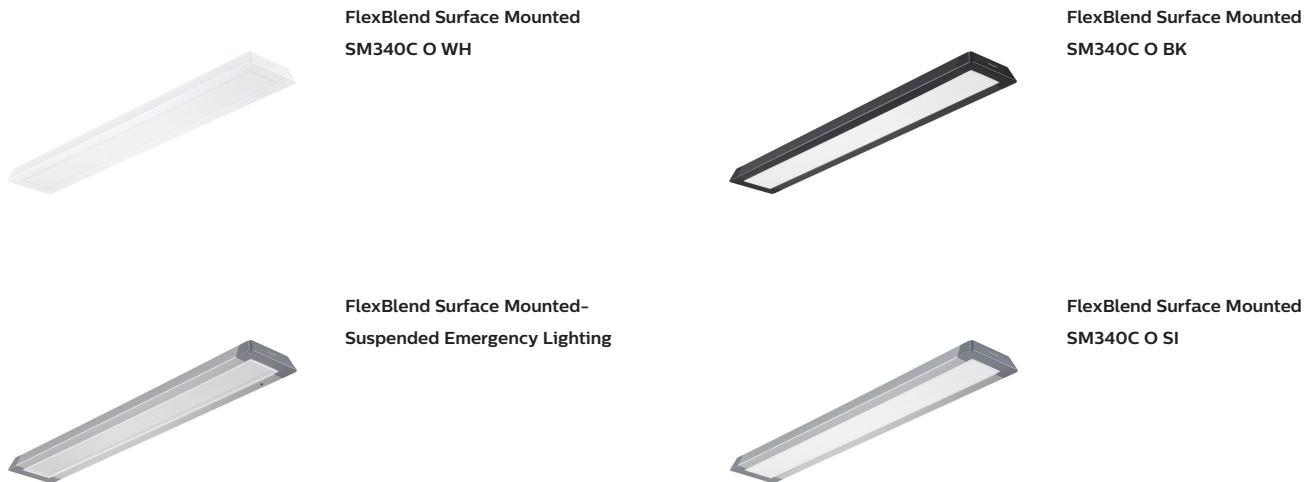

FlexBlend, Surface Mounted

Benefits

- Return of investment less than 3 years
- A flexible office, with application flexibility to the choice of luminaires to fit many office areas
- Future ready: scalable and ready to be connected to controls and lighting systems

Features

- Fully office compliant (UGR <19, L65< 3000cd/sm) , light level according to office applications requirements
- Homogenous and uniform light effect
- Various mounting options, dimensional variety and local options
- Integrated sensors
- Ready to be connected to software based lighting systems such as Interact Office

Application

- Offices
- Education
- Healthcare

Warnings and Safety

- The product is IPX0 & as such is not protected against water ingress & as such we strongly recommend that The environment in which The luminaire is to be installed is suitably checked
- If The above advice is not taken and The luminaires are subject to water ingress, Philips / Signify cannot guarantee safe failure & product warranty will become void

Versions