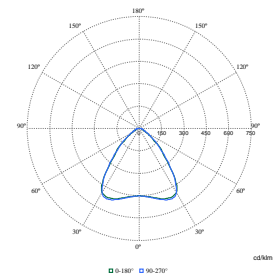

Polar Normal (separate) - SM340CI - 910925868899