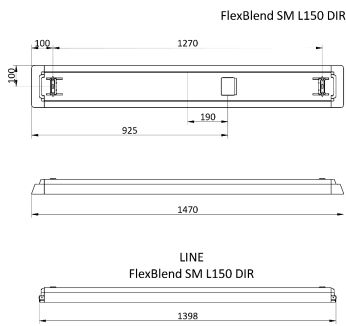

Versions

FlexBlend, Surface Mounted

Versions

FlexBlend Surface Mounted
SM340C MLO BK

FlexBlend Surface Mounted
SM340C PCS BK

Dimensional drawing

Product details

FlexBlend_Surface_Mounted-
Suspended_Emergency Lighting