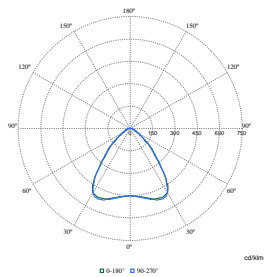

Order Code	Full Product Name	Product family code
910925868898	SM340C 45S/940 SEIA MLO U4 L150 WH	SM340C
910925868899	SM340C 52S/940 SEIA PCS U4 L150 WH	SM340C
910925868901	SM340C 45S/940 SEIA PCS U4 L150 WH	SM340C
910925868902	SM340C 35S/940 SEIA PCS U4 L150 WH	SM340C
910925868903	SM340C 42S/940 SEIA PCS U4 L120 WH	SM340C
910925868904	SM340C 36S/940 SEIA PCS U4 L120 WH	SM340C
910925867099	SM340C 35S/940 DEIA PCS L150 WH	SM340C
910925867134	SM340C 36S/940 DEIA PCS L120 WH	SM340C
910925867135	SM340C 42S/940 DEIA PCS L120 WH	SM340C
910925867865	SM340C 28S/940 DEIA PCS L120 WH	SM340C
910925867868	SM340C 28S/930 DEIA PCS L120 WH	SM340C
910925867869	SM340C 36S/930 DEIA PCS L120 WH	SM340C
910925867878	SM340C 45S/940 DEIA PCS L150 WH	SM340C
910925867879	SM340C 52S/940 DEIA PCS L150 WH	SM340C
910925867882	SM340C 35S/930 DEIA PCS L150 WH	SM340C
910925867883	SM340C 45S/930 DEIA PCS L150 WH	SM340C
910925867902	SM341C 26S/940 DEIA PCS L150 WH	SM341C
910925867903	SM341C 35S/940 DEIA PCS L150 WH	SM341C
910925867102	SM340C 35S/940 DEIA PCS L150 BK	SM340C

Polar Wide Diagrams

Polar Normal (separate) - SM340CI - 910925868902