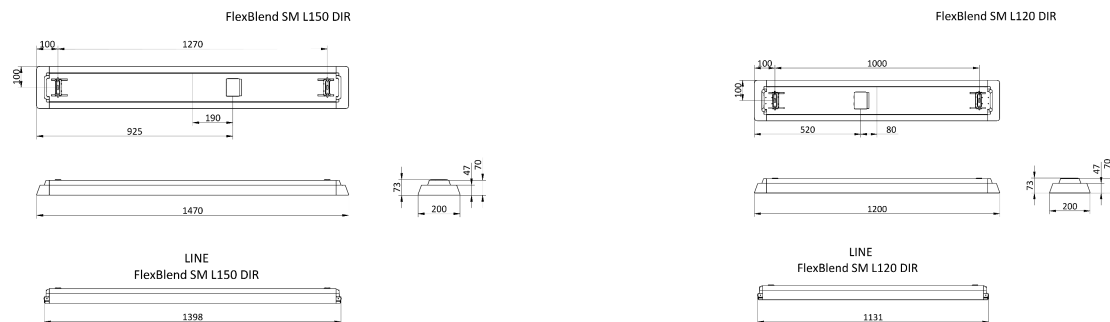

Versions

Målskitse

FlexBlend Påbyg

Oplysninger om produktet

FlexBlend Surface Mounted
SM340C WH

FlexBlend_Surface_Mounted-
SM340C-MLO-WH-SWZU-12DPP

FlexBlend Surface Mounted
SM340C WH

FlexBlend Suspended SP340P WH