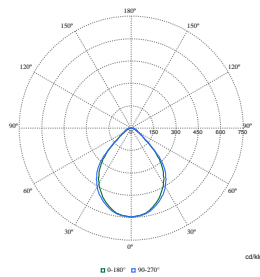

Polar Normal (separate) - SM340CI - 910925868898