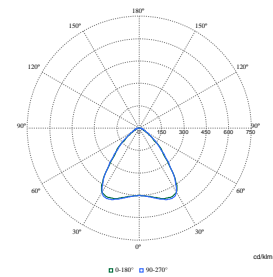

Polar Normal (separate) - SM340CI - 910925868899