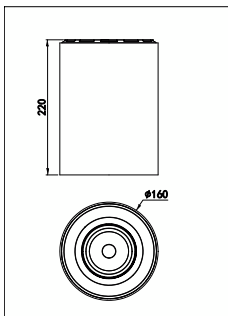

Dimensional drawing

GreenSpace Surface Mount

Light Technical

Color rendering index (CRI)	>90
Operating and Electrical	
Protection class IEC	Safety class II
Input Voltage	200 to 240 V
Line Frequency	50 to 60 Hz
Controls and Dimming	
Dimmable	No
Mechanical and Housing	
Optical cover type	Acrylate
Housing Color	White
Mech. impact protection code	IK03
Ingress protection code	IP20
Approval and Application	
Ambient temperature range	-20 to +40 °C
CE mark	No
Initial Performance (IEC Compliant)	
Luminous flux tolerance	+/-10%