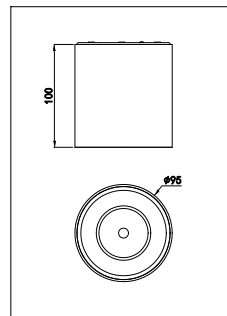

Dimensional drawing

GreenSpace Surface Mount

Light Technical

Color rendering index (CRI)	>90
Operating and Electrical	
Protection class IEC	Safety class II
Input Voltage	200 to 240 V
Line Frequency	50 to 60 Hz
Controls and Dimming	
Dimmable	No
Mechanical and Housing	
Optical cover type	Acrylate
Housing Color	White
Mech. impact protection code	IK03
Ingress protection code	IP20
Approval and Application	
Ambient temperature range	-20 to +40 °C
CE mark	No
Initial Performance (IEC Compliant)	
Luminous flux tolerance	+/-10%