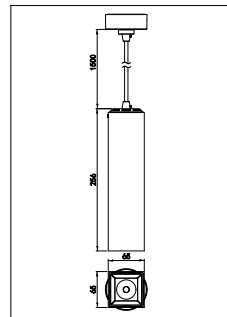

Dimensional drawing

GreenSpace Surface Mount

Light Technical

Color rendering index (CRI)	>90
Operating and Electrical	
Protection class IEC	Safety class II
Input Voltage	200 to 240 V
Line Frequency	50 to 60 Hz
Controls and Dimming	
Dimmable	No
Mechanical and Housing	
Optical cover type	Acrylate
Housing Color	White
Mech. impact protection code	IK03
Ingress protection code	IP20
Approval and Application	
Ambient temperature range	-20 to +40 °C
CE mark	No
Initial Performance (IEC Compliant)	
Luminous flux tolerance	+/-10%