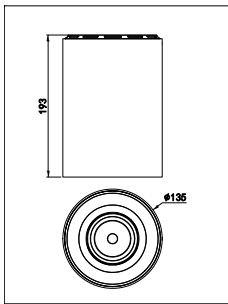

Dimensional drawing

GreenSpace Surface Mount

Light Technical

Color rendering index (CRI)	>90
Operating and Electrical	
Protection class IEC	Safety class II
Input Voltage	200 to 240 V
Line Frequency	50 to 60 Hz
Controls and Dimming	
Dimmable	No
Mechanical and Housing	
Optical cover type	Acrylate
Housing Color	White
Mech. impact protection code	IK03
Ingress protection code	IP20
Approval and Application	
Ambient temperature range	-20 to +40 °C
CE mark	No
Initial Performance (IEC Compliant)	
Luminous flux tolerance	+/-10%