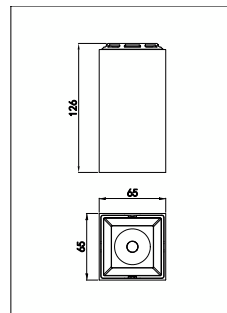

Dimensional drawing

GreenSpace Surface Mount

Light Technical

Color rendering index (CRI)	>90
Operating and Electrical	
Protection class IEC	Safety class II
Input Voltage	200 to 240 V
Line Frequency	50 to 60 Hz
Controls and Dimming	
Dimmable	No
Mechanical and Housing	
Optical cover type	Acrylate
Housing Color	White
Mech. impact protection code	IK03
Ingress protection code	IP20
Approval and Application	
Ambient temperature range	-20 to +40 °C
CE mark	No
Initial Performance (IEC Compliant)	
Luminous flux tolerance	+/-10%