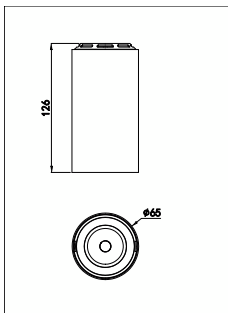

Dimensional drawing

GreenSpace Surface Mount

Light Technical

Color rendering index (CRI)	>90
Operating and Electrical	
Protection class IEC	Safety class II
Input Voltage	200 to 240 V
Line Frequency	50 to 60 Hz
Controls and Dimming	
Dimmable	No
Mechanical and Housing	
Optical cover type	Acrylate
Housing Color	White
Mech. impact protection code	IK03
Ingress protection code	IP20
Approval and Application	
Ambient temperature range	-20 to +40 °C
CE mark	No
Initial Performance (IEC Compliant)	
Luminous flux tolerance	+/-10%