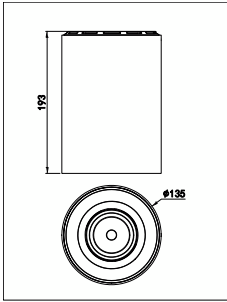

Application

- Retail
- Hospitality
- Fashion

GreenSpace Surface Mount

Dimensional drawing

GreenSpace Surface Mount

Light Technical

Color rendering index (CRI)	>90
Operating and Electrical	
Protection class IEC	Safety class II
Line Frequency	50 to 60 Hz
Controls and Dimming	
Dimmable	No
Mechanical and Housing	
Optical cover type	Acrylate
Housing Color	White
Mech. impact protection code	IK03
Ingress protection code	IP20
Approval and Application	
Ambient temperature range	-20 to +40 °C
CE mark	No
Initial Performance (IEC Compliant)	
Luminous flux tolerance	+/-10%