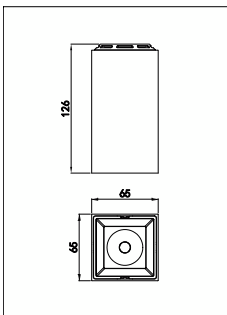

Application

- Retail
- Hospitality
- Fashion

GreenSpace Surface Mount

Dimensional drawing

GreenSpace Surface Mount

Light Technical

Color rendering index (CRI)	>90
Operating and Electrical	
Protection class IEC	Safety class II
Line Frequency	50 to 60 Hz
Controls and Dimming	
Dimmable	No
Mechanical and Housing	
Optical cover type	Acrylate
Housing Color	White
Mech. impact protection code	IK03
Ingress protection code	IP20
Approval and Application	
Ambient temperature range	-20 to +40 °C
CE mark	No
Initial Performance (IEC Compliant)	
Luminous flux tolerance	+/-10%