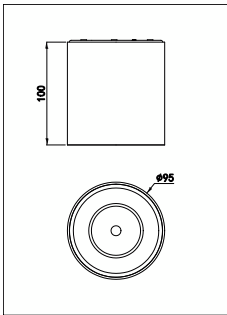

Application

- Retail
- Hospitality
- Fashion

GreenSpace Surface Mount

Dimensional drawing

GreenSpace Surface Mount

Light Technical

Color rendering index (CRI)	>90
Operating and Electrical	
Protection class IEC	Safety class II
Line Frequency	50 to 60 Hz
Controls and Dimming	
Dimmable	No
Mechanical and Housing	
Optical cover type	Acrylate
Housing Color	White
Mech. impact protection code	IK03
Ingress protection code	IP20
Approval and Application	
Ambient temperature range	-20 to +40 °C
CE mark	No
Initial Performance (IEC Compliant)	
Luminous flux tolerance	+/-10%