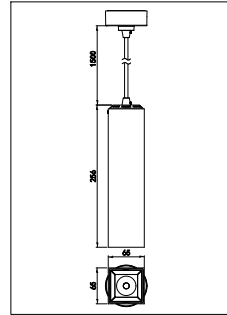

Application

- Retail
- Hospitality
- Fashion

GreenSpace Surface Mount

Dimensional drawing

GreenSpace Surface Mount

Light Technical

Color rendering index (CRI)	>90
Operating and Electrical	
Protection class IEC	Safety class II
Line Frequency	50 to 60 Hz
Controls and Dimming	
Dimmable	No
Mechanical and Housing	
Optical cover type	Acrylate
Housing Color	White
Mech. impact protection code	IK03
Ingress protection code	IP20
Approval and Application	
Ambient temperature range	-20 to +40 °C
CE mark	No
Initial Performance (IEC Compliant)	
Luminous flux tolerance	+/-10%