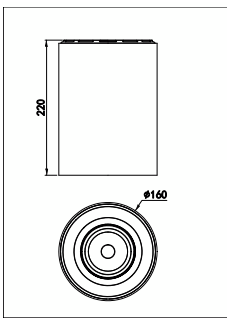

Application

- Retail
- Hospitality
- Fashion

GreenSpace Surface Mount

Dimensional drawing

GreenSpace Surface Mount

Light Technical

Color rendering index (CRI)	>90
Operating and Electrical	
Protection class IEC	Safety class II
Line Frequency	50 to 60 Hz
Controls and Dimming	
Dimmable	No
Mechanical and Housing	
Optical cover type	Acrylate
Housing Color	White
Mech. impact protection code	IK03
Ingress protection code	IP20
Approval and Application	
Ambient temperature range	-20 to +40 °C
CE mark	No
Initial Performance (IEC Compliant)	
Luminous flux tolerance	+/-10%