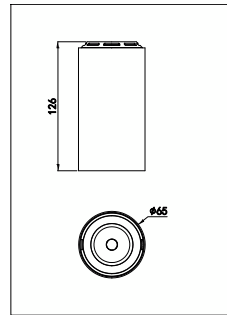

Application

- Retail
- Hospitality
- Fashion

GreenSpace Surface Mount

Dimensional drawing

GreenSpace Surface Mount

Light Technical

Color rendering index (CRI)	>90
Operating and Electrical	
Protection class IEC	Safety class II
Line Frequency	50 to 60 Hz
Controls and Dimming	
Dimmable	No
Mechanical and Housing	
Optical cover type	Acrylate
Housing Color	White
Mech. impact protection code	IK03
Ingress protection code	IP20
Approval and Application	
Ambient temperature range	-20 to +40 °C
CE mark	No
Initial Performance (IEC Compliant)	
Luminous flux tolerance	+/-10%