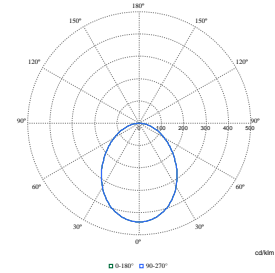

TrueCircle Surface & Suspended

Order Code	Full Product Name	Power Consumption
912401483446	SM250C 20S/830 PSD PSP D380 WH	20.5 W

Order Code	Full Product Name	Power Consumption
912401483441	SM250C 20S/840 PSU PSP D380 BK	19.5 W

Controls and Dimming

Order Code	Full Product Name	Dimmable	Maximum dim level
912401483440	SM250C 20S/840 PSU PSP D380 WH	No	Not applicable
912401483444	SM250C 20S/840 PSD PSP D380 WH	Yes	1%

Order Code	Full Product Name	Dimmable	Maximum dim level
912401483446	SM250C 20S/830 PSD PSP D380 WH	Yes	1%
912401483441	SM250C 20S/840 PSU PSP D380 BK	No	Not applicable

Mechanical and Housing

Order Code	Full Product Name	Housing Color
912401483440	SM250C 20S/840 PSU PSP D380 WH	White
912401483444	SM250C 20S/840 PSD PSP D380 WH	White

Order Code	Full Product Name	Housing Color
912401483446	SM250C 20S/830 PSD PSP D380 WH	White
912401483441	SM250C 20S/840 PSU PSP D380 BK	Black

Polar Wide Diagrams

Polar Normal (separate) - null - 912401483440