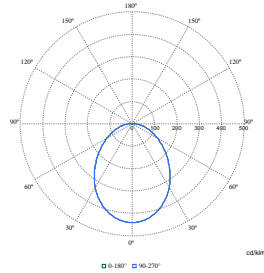

TrueCircle Surface & Suspended

Order Code	Full Product Name	Power Consumption
912401483446	SM250C 20S/830 PSD PSP D380 WH	20.5 W

Order Code	Full Product Name	Power Consumption
912401483441	SM250C 20S/840 PSU PSP D380 BK	19.5 W

Controls and Dimming

Order Code	Full Product Name	Dimmable	Maximum dim level
912401483440	SM250C 20S/840 PSU PSP D380 WH	No	Not applicable
912401483444	SM250C 20S/840 PSD PSP D380 WH	Yes	1%

Order Code	Full Product Name	Dimmable	Maximum dim level
912401483446	SM250C 20S/830 PSD PSP D380 WH	Yes	1%
912401483441	SM250C 20S/840 PSU PSP D380 BK	No	Not applicable

Mechanical and Housing

Order Code	Full Product Name	Housing Color
912401483440	SM250C 20S/840 PSU PSP D380 WH	White
912401483444	SM250C 20S/840 PSD PSP D380 WH	White

Order Code	Full Product Name	Housing Color
912401483446	SM250C 20S/830 PSD PSP D380 WH	White
912401483441	SM250C 20S/840 PSU PSP D380 BK	Black

Polar Wide Diagrams

Polar Normal (separate) - null - 912401483441