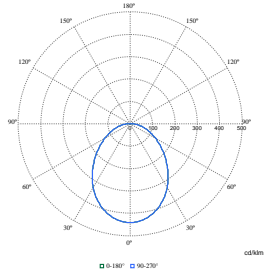

TrueCircle Surface & Suspended

Order Code	Full Product Name	Power Consumption
912401483446	SM250C 20S/830 PSD PSP D380 WH	20.5 W

Order Code	Full Product Name	Power Consumption
912401483441	SM250C 20S/840 PSU PSP D380 BK	19.5 W

Controls and Dimming

Order Code	Full Product Name	Dimmable	Maximum dim level
912401483440	SM250C 20S/840 PSU PSP D380 WH	No	Not applicable
912401483444	SM250C 20S/840 PSD PSP D380 WH	Yes	1%

Order Code	Full Product Name	Dimmable	Maximum dim level
912401483446	SM250C 20S/830 PSD PSP D380 WH	Yes	1%
912401483441	SM250C 20S/840 PSU PSP D380 BK	No	Not applicable

Mechanical and Housing

Order Code	Full Product Name	Housing Color
912401483440	SM250C 20S/840 PSU PSP D380 WH	White
912401483444	SM250C 20S/840 PSD PSP D380 WH	White

Order Code	Full Product Name	Housing Color
912401483446	SM250C 20S/830 PSD PSP D380 WH	White
912401483441	SM250C 20S/840 PSU PSP D380 BK	Black

Polar Wide Diagrams

Polar Normal (separate) - null - 912401483444