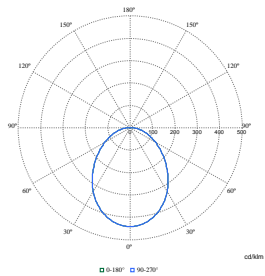

TrueCircle Surface & Suspended

Order Code	Full Product Name	Power Consumption
912401483446	SM250C 20S/830 PSD PSP D380 WH	20.5 W
912401483441	SM250C 20S/840 PSU PSP D380 BK	19.5 W

Order Code	Full Product Name	Power Consumption
912401483445	SM250C 20S/840 PSD PSP D380 BK	20 W

Controls and Dimming

Order Code	Full Product Name	Dimmable	Maximum dim level
912401483440	SM250C 20S/840 PSU PSP D380 WH	No	Not applicable
912401483444	SM250C 20S/840 PSD PSP D380 WH	Yes	1%
912401483446	SM250C 20S/830 PSD PSP D380 WH	Yes	1%

Order Code	Full Product Name	Dimmable	Maximum dim level
912401483441	SM250C 20S/840 PSU PSP D380 BK	No	Not applicable
912401483445	SM250C 20S/840 PSD PSP D380 BK	Yes	1%

Mechanical and Housing

Order Code	Full Product Name	Housing Color
912401483440	SM250C 20S/840 PSU PSP D380 WH	White
912401483444	SM250C 20S/840 PSD PSP D380 WH	White
912401483446	SM250C 20S/830 PSD PSP D380 WH	White

Order Code	Full Product Name	Housing Color
912401483441	SM250C 20S/840 PSU PSP D380 BK	Black
912401483445	SM250C 20S/840 PSD PSP D380 BK	Black

Polar Wide Diagrams

Polar Normal (separate) - null - 912401483444