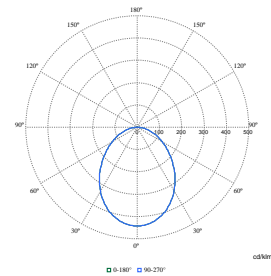

TrueCircle Surface & Suspended

Order Code	Full Product Name	Power Consumption
912401483446	SM250C 20S/830 PSD PSP D380 WH	20.5 W
912401483441	SM250C 20S/840 PSU PSP D380 BK	19.5 W

Order Code	Full Product Name	Power Consumption
912401483445	SM250C 20S/840 PSD PSP D380 BK	20 W

Controls and Dimming

Order Code	Full Product Name	Dimmable	Maximum dim level
912401483440	SM250C 20S/840 PSU PSP D380 WH	No	Not applicable
912401483444	SM250C 20S/840 PSD PSP D380 WH	Yes	1%
912401483446	SM250C 20S/830 PSD PSP D380 WH	Yes	1%

Order Code	Full Product Name	Dimmable	Maximum dim level
912401483441	SM250C 20S/840 PSU PSP D380 BK	No	Not applicable
912401483445	SM250C 20S/840 PSD PSP D380 BK	Yes	1%

Mechanical and Housing

Order Code	Full Product Name	Housing Color
912401483440	SM250C 20S/840 PSU PSP D380 WH	White
912401483444	SM250C 20S/840 PSD PSP D380 WH	White
912401483446	SM250C 20S/830 PSD PSP D380 WH	White

Order Code	Full Product Name	Housing Color
912401483441	SM250C 20S/840 PSU PSP D380 BK	Black
912401483445	SM250C 20S/840 PSD PSP D380 BK	Black

Polar Wide Diagrams

Polar Normal (separate) - null - 912401483440