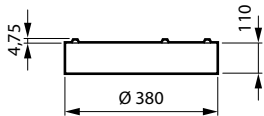

Dimensional drawing