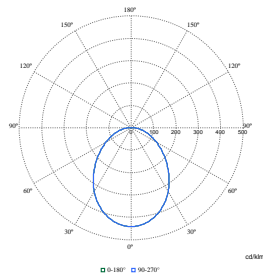

TrueCircle Surface & Suspended

Order Code	Full Product Name	Power Consumption
912401483446	SM250C 20S/830 PSD PSP D380 WH	20.5 W
912401483441	SM250C 20S/840 PSU PSP D380 BK	19.5 W

Order Code	Full Product Name	Power Consumption
912401483445	SM250C 20S/840 PSD PSP D380 BK	20 W

Controls and Dimming

Order Code	Full Product Name	Dimmable	Maximum dim level
912401483440	SM250C 20S/840 PSU PSP D380 WH	No	Not applicable
912401483444	SM250C 20S/840 PSD PSP D380 WH	Yes	1%
912401483446	SM250C 20S/830 PSD PSP D380 WH	Yes	1%

Order Code	Full Product Name	Dimmable	Maximum dim level
912401483441	SM250C 20S/840 PSU PSP D380 BK	No	Not applicable
912401483445	SM250C 20S/840 PSD PSP D380 BK	Yes	1%

Mechanical and Housing

Order Code	Full Product Name	Housing Color
912401483440	SM250C 20S/840 PSU PSP D380 WH	White
912401483444	SM250C 20S/840 PSD PSP D380 WH	White
912401483446	SM250C 20S/830 PSD PSP D380 WH	White

Order Code	Full Product Name	Housing Color
912401483441	SM250C 20S/840 PSU PSP D380 BK	Black
912401483445	SM250C 20S/840 PSD PSP D380 BK	Black

Polar Wide Diagrams

Polar Normal (separate) - null - 912401483441