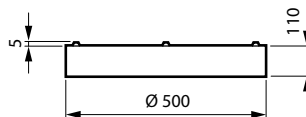

TrueCircle Surface & Suspended

Application

- Offices
- Hospitality
- Schools
- Residential

Versions

Dimensional drawing

Product details

TrueCircle Suspended