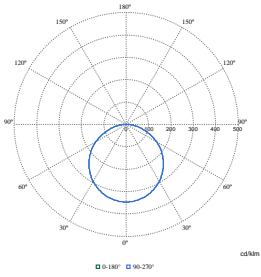

TrueCircle Surface & Suspended

Polar Wide Diagrams

Polar Normal (separate) - null - 912401483454