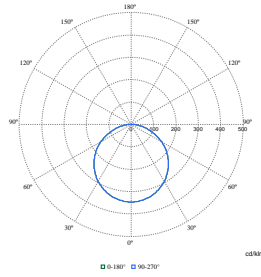

Polar Normal (separate) - null - 912401483452