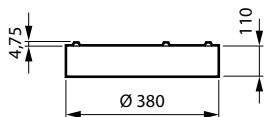

TrueCircle Surface & Suspended

Application

- Offices
- Hospitality
- Schools
- Residential

Versions

Dimensional drawing

Product details

TrueCircle Suspended