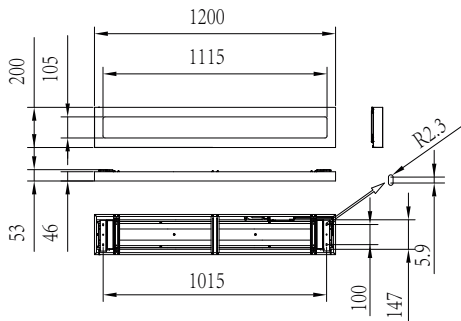

CoreLine surface mounted G4 OC
Optical window

CoreLine G4 PSD All in lumen
selectable back

CoreLine utanpåliggande gen 4

Måttskiss