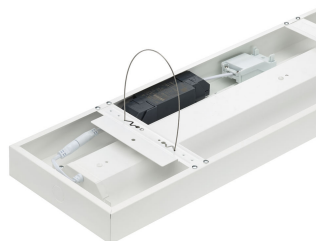

## Produktinformation

CoreLine surface mounted G4 OC  
Optical window

CoreLine surface mounted G4 PSU  
back side

CoreLine G4 PSU All in lumen  
selectable side

CoreLine surface mounted G4  
W20L157 DPP

CoreLine surface mounted G4 PSD  
back side detail dipswitches

CoreLine G4 PSD All in lumen  
selectable back

CoreLine surface mounted G4 WIA  
back side-01

CoreLine surface mounted G4 WIA  
back side

CoreLine G4 PSU All in lumen  
selectable back