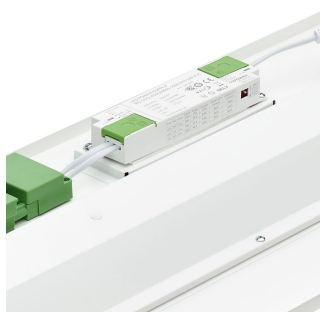

## Produktinformation

CoreLine surface mounted G4 OC  
Optical window

CoreLine surface mounted G4 PSU  
back side

CoreLine G4 PSU All in lumen  
selectable side

CoreLine surface mounted G4  
W20L157 DPP

CoreLine surface mounted G4 PSD  
back side detail dipswitches