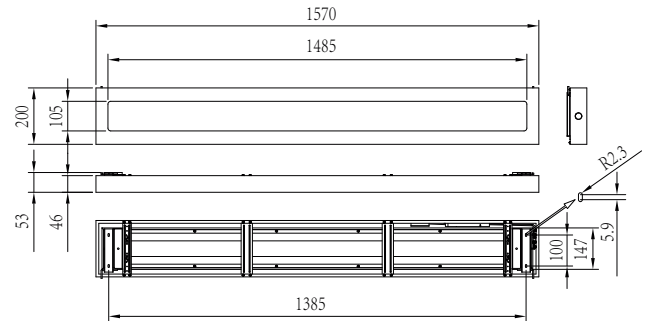

CoreLine utanpåliggande gen 4

Måttskiss