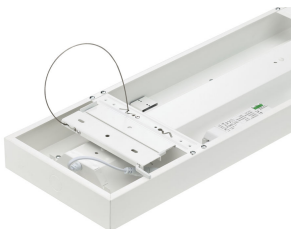

## Produktinformation

CoreLine surface mounted G4 NOC  
Optical window

CoreLine surface mounted G4  
W20L120 DPP

CoreLine surface mounted G4 PSU  
back side

CoreLine surface mounted G4  
SafetyCable

CoreLine surface mounted G4 WIA  
back side-02