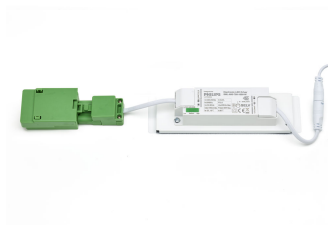

## Produktinformation

CoreLine surface mounted G4 OC  
Optical window

CoreLine surface mounted G4 PSU  
back side

CoreLine G4 PSU All in lumen  
selectable side

CoreLine surface mounted G4  
W20L157 DPP

CoreLine surface mounted G4 PSD  
back side detail dipswitches

CoreLine G4 PSD All in lumen  
selectable back

CoreLine surface mounted G4 WIA  
back side-01

CoreLine surface mounted G4 WIA  
back side

CoreLine G4 PSU All in lumen  
selectable back