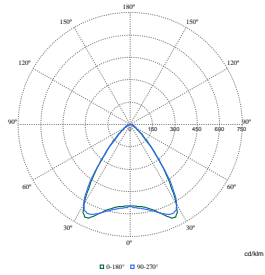

CoreLine overflatemontert gen 4

Order Code	Full Product Name	Innledende kromatisitet
911401842587	SM136V G4 34_43_65S/830 PSD W20L157 OC	(0.44,0.40)SDCM<3

Polar Wide Diagrams

Polar Normal (separate) - null - 911401842687