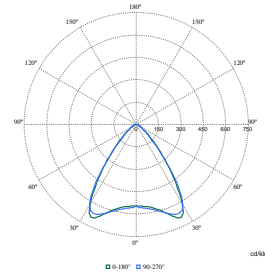

CoreLine overflatemontert gen 4

Order Code	Full Product Name	Innledende kromatisitet
911401842587	SM136V G4 34_43_65S/830 PSD W20L157 OC	(0.44,0.40)SDCM<3

Polar Wide Diagrams

Polar Normal (separate) - null - 911401842687