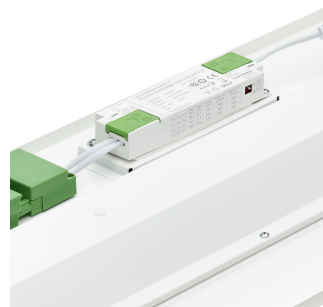

CoreLine surface mounted G4 WIA
back side-02

CoreLine surface mounted G4 OC
Optical window

CoreLine surface mounted G4 PSU
back side

CoreLine G4 PSU All in lumen
selectable side

CoreLine surface mounted G4
W20L157 DPP