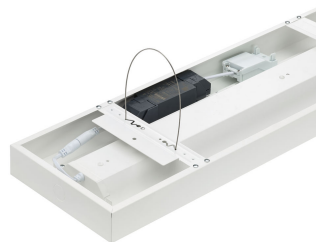

CoreLine surface mounted G4 WIA
back side-02

CoreLine surface mounted G4 OC
Optical window

CoreLine surface mounted G4 PSU
back side

CoreLine G4 PSU All in lumen
selectable side

CoreLine surface mounted G4
W20L157 DPP

CoreLine surface mounted G4 PSD
back side detail dipswitches

CoreLine G4 PSD All in lumen
selectable back

CoreLine surface mounted G4 WIA
back side-01

CoreLine overflatemontert gen 4

Produkt detaljer

CoreLine surface mounted G4 WIA
back side