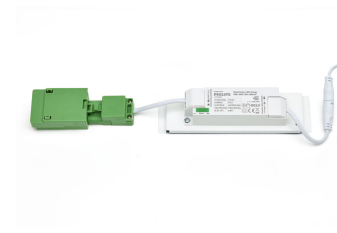

CoreLine surface mounted G4 WIA
back side-02

CoreLine surface mounted G4 OC
Optical window

CoreLine surface mounted G4 PSU
back side

CoreLine G4 PSU All in lumen
selectable side

CoreLine surface mounted G4
W20L157 DPP

CoreLine surface mounted G4 PSD
back side detail dipswitches

CoreLine G4 PSD All in lumen
selectable back

CoreLine surface mounted G4 WIA
back side-01

CoreLine overflatemontert gen 4

Produkt detaljer

CoreLine surface mounted G4 WIA
back side