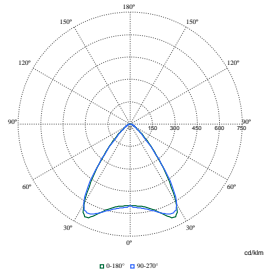

Polar Normal (separate) - null - 911401841987