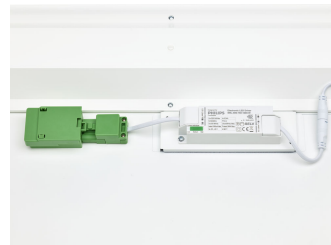

Målskisse

Produkt detaljer

CoreLine surface mounted G4 NOC
Optical window

CoreLine surface mounted G4
W20L120 DPP

CoreLine surface mounted G4 PSU
back side

CoreLine overflatemontert gen 4

Produkt detaljer

CoreLine surface mounted G4
SafetyCable

CoreLine surface mounted G4 WIA
back side-02

CoreLine surface mounted G4 OC
Optical window

CoreLine surface mounted G4 PSU
back side

CoreLine G4 PSU All in lumen
selectable side

CoreLine surface mounted G4
W20L157 DPP