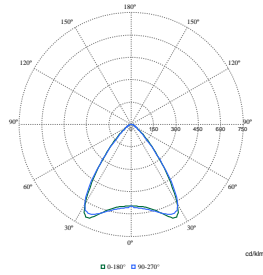

CoreLine overflatemontert gen 4

Order Code	Full Product Name	Innledende kromatisitet
911401842587	SM136V G4 34_43_65S/830 PSD W20L157 OC	(0.44,0.40)SDCM<3

Polar Wide Diagrams

Polar Normal (separate) - null - 911401842687