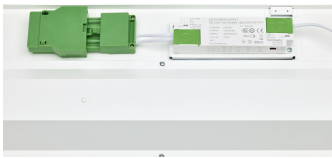

CoreLine G4 PSD All in lumen
selectable side

Generell informasjon

Driver inkludert	Ja
Antall utstyrsenheter	1 enhet

Teknisk belysning

Fargegjengivelsesindeks (CRI)	>80

Drift og elektronikk

IEC-beskyttelsesklasse	Sikkerhetsklasse II
Inngangsspenning	220-240 V
Line Frequency	50 or 60 Hz
Egnet for tilfeldig veksling	Nei

Mekanikk og innfatning

Innfatningsfarge	Hvit
Mekanisk støtbeskyttelseskode	IK03
Ingress beskyttelseskode	IP20/44

Godkjenning og bruksområde

For omgivelsestemperaturer mellom	-10 til +40 °C
CE-merke	Ja
ENEC-merke	KEMA Nederland
Brennbarhetsmerke	For montering på normalt antennbare overflater
Test av glødetråd	Temperatur 650 °C, varighet 30 sek

Innledende ytelse (i samsvar med IEC)

Lysstrømtoleranse	+/-10%

Teknisk belysning (1/2)

Order Code	Full Product Name	Alt-i-ett-type	Korreleret fargetemperatur (nom.)	Lysutbytte (vurdert) (Nom)	Lysytelse
911401842087	SM136V G4 40S/830 WIA W20L120 OC	-	3000 K	145 lm/W	4 000 lm
911401842187	SM136V G4 43S/840 WIA W20L120 OC	-	4000 K	156 lm/W	4 300 lm
911401842687	SM136V G4 40S/830 WIA W20L157 OC	-	3000 K	145 lm/W	4 000 lm
911401842787	SM136V G4 43S/840 WIA W20L157 OC	-	4000 K	156 lm/W	4 300 lm
911401841687	SM136V G4 36_45_60S/840 PSU W20L120 NOC	All-in, Multi Lumen	4000 K	157 lm/W	3 600 lm
911401841787	SM136V G4 36_45_60S/840 PSU W20L120 OC	All-in, Multi Lumen	4000 K	157 lm/W	3 600 lm
911401841887	SM136V G4 34_43_57S/830 PSD W20L120 OC	All-in, Multi Lumen	3000 K	148 lm/W	3 400 lm
911401841987	SM136V G4 36_45_60S/840 PSD W20L120 OC	All-in, Multi Lumen	4000 K	157 lm/W	3 600 lm
911401842287	SM136V G4 36_45_68S/840 PSU W20L157 OC	All-in, Multi Lumen	4000 K	160 lm/W	3 600 lm
911401842387	SM136V G4 34_43_65S/830 PSU W20L157 OC	All-in, Multi Lumen	3000 K	151 lm/W	3 400 lm
911401842487	SM136V G4 36_45_68S/840 PSD W20L157 OC	All-in, Multi Lumen	4000 K	160 lm/W	3 600 lm