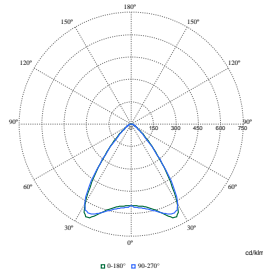

Polar Normal (separate) - null - 911401841787