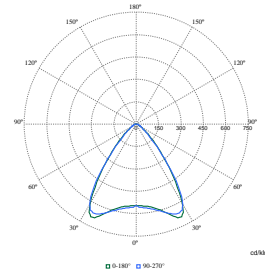

Polar Normal (separate) - null - 911401841887