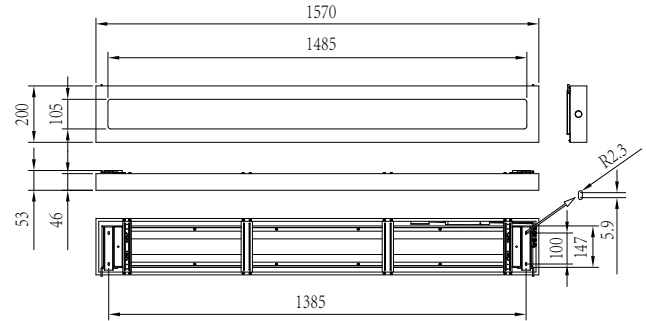

Application

- Offices
- Healthcare
- Education

Versions

CoreLine surface mounted G4
W20L120

CoreLine surface mounted G4
W20L157

CoreLine surface mounted G4
W20L157 All-in

CoreLine surface mounted gen 4

Dimensional drawing