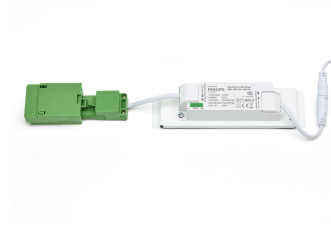

Product details

CoreLine surface mounted G4
W20L120 DPP

CoreLine surface mounted G4 PSU
back side

CoreLine surface mounted G4
SafetyCable

CoreLine surface mounted G4 WIA
back side-02

CoreLine surface mounted G4 OC
Optical window

CoreLine surface mounted G4 PSU
back side

CoreLine G4 PSU All in lumen
selectable side

CoreLine surface mounted gen 4

Product details

CoreLine surface mounted G4
W20L157 DPP

CoreLine surface mounted G4 PSD
back side detail dipswitches

CoreLine G4 PSD All in lumen
selectable back

CoreLine surface mounted G4 WIA
back side-01

CoreLine surface mounted G4 WIA
back side

CoreLine G4 PSU All in lumen
selectable back

CoreLine G4 PSD All in lumen
selectable side