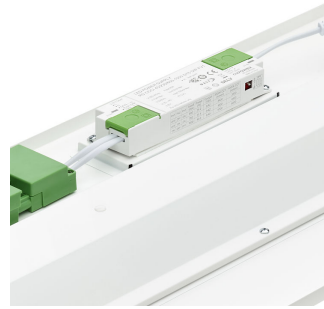

CoreLine surface mounted G4 PSU
back side

CoreLine G4 PSU All in lumen
selectable side

CoreLine surface mounted gen 4

Product details

CoreLine surface mounted G4
W20L157 DPP

CoreLine surface mounted G4 PSD
back side detail dipswitches

CoreLine G4 PSD All in lumen
selectable back

CoreLine surface mounted G4 WIA
back side-01

CoreLine surface mounted G4 WIA
back side

CoreLine G4 PSU All in lumen
selectable back

CoreLine G4 PSD All in lumen
selectable side