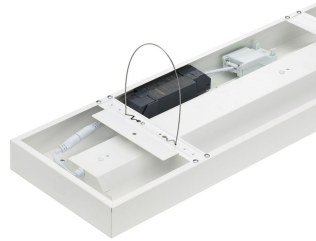

Product details

CoreLine surface mounted G4
W20L120 DPP

CoreLine surface mounted G4 PSU
back side

CoreLine surface mounted G4
SafetyCable

CoreLine surface mounted G4 WIA
back side-02

CoreLine surface mounted G4 OC
Optical window

CoreLine surface mounted G4 PSU
back side

CoreLine G4 PSU All in lumen
selectable side

CoreLine surface mounted gen 4

Product details

CoreLine surface mounted G4
W20L157 DPP

CoreLine surface mounted G4 PSD
back side detail dipswitches

CoreLine G4 PSD All in lumen
selectable back

CoreLine surface mounted G4 WIA
back side-01

CoreLine surface mounted G4 WIA
back side

CoreLine G4 PSU All in lumen
selectable back

CoreLine G4 PSD All in lumen
selectable side