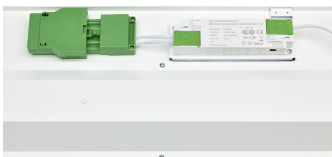

CoreLine G4 PSD All in lumen
selectable back

CoreLine surface mounted G4 WIA
back side-01

CoreLine surface mounted G4 WIA
back side

CoreLine G4 PSU All in lumen
selectable back

CoreLine G4 PSD All in lumen
selectable side