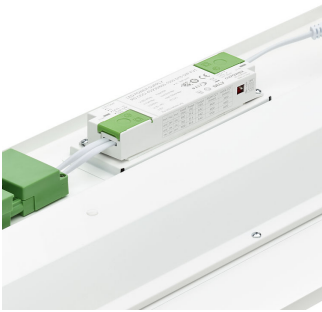

## Product details

CoreLine surface mounted G4 OC  
Optical window

CoreLine surface mounted G4 PSU  
back side

CoreLine G4 PSU All in lumen  
selectable side

CoreLine surface mounted G4 PSD  
back side detail dipswitches