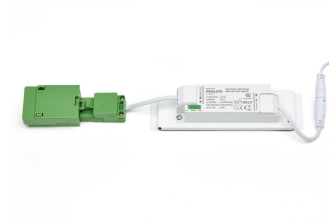

CoreLine G4 PSD All in lumen  
selectable back

CoreLine surface mounted G4 WIA  
back side-01

CoreLine surface mounted G4 WIA  
back side

CoreLine G4 PSU All in lumen  
selectable back