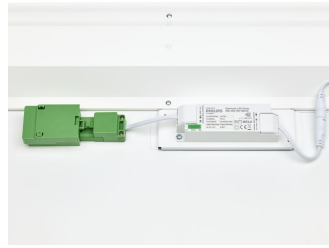

## Product details

CoreLine surface mounted G4 OC  
Optical window

CoreLine surface mounted G4 PSU  
back side

CoreLine G4 PSU All in lumen  
selectable side

CoreLine surface mounted G4 PSD  
back side detail dipswitches