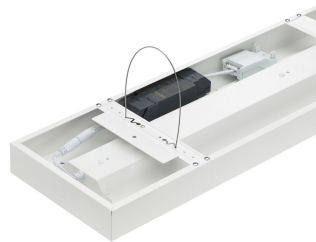

## Product details

CoreLine surface mounted G4 OC  
Optical window

CoreLine surface mounted G4 PSU  
back side

CoreLine G4 PSU All in lumen  
selectable side

CoreLine surface mounted G4 PSD  
back side detail dipswitches

CoreLine G4 PSD All in lumen  
selectable back

CoreLine surface mounted G4 WIA  
back side-01

CoreLine surface mounted G4 WIA  
back side

CoreLine G4 PSU All in lumen  
selectable back