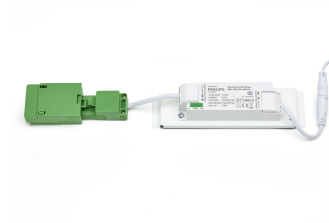

CoreLine surface mounted G4
SafetyCable

CoreLine surface mounted G4 WIA
back side-02

CoreLine surface mounted G4 OC
Optical window

CoreLine surface mounted G4 PSU
back side

CoreLine G4 PSU All in lumen
selectable side

CoreLine surface mounted gen 4

Product details

CoreLine surface mounted G4
W20L157 DPP

CoreLine surface mounted G4 PSD
back side detail dipswitches

CoreLine G4 PSD All in lumen
selectable back

CoreLine surface mounted G4 WIA
back side-01

CoreLine surface mounted G4 WIA
back side

CoreLine G4 PSU All in lumen
selectable back

CoreLine G4 PSD All in lumen
selectable side

CoreLine surface mounted gen 4

General Information	
Driver included	Yes
Number of gear units	1 unit
Light Technical	
Color rendering index (CRI)	>80
Operating and Electrical	
Protection class IEC	Safety class II
Input Voltage	220-240 V
Line Frequency	50 or 60 Hz
Suitable for random switching	No
Mechanical and Housing	
Housing Color	White
Mech. impact protection code	IK03
Ingress protection code	IP20/44
Approval and Application	
Ambient temperature range	-10 to +40 °C
CE mark	Yes
ENEC mark	KEMA Netherlands
Flammability mark	For mounting on normally flammable surfaces
Glow-wire test	Temperature 650 °C, duration 30 s
Initial Performance (IEC Compliant)	
Luminous flux tolerance	+/-10%