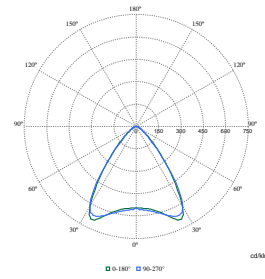

Polar Normal (separate) - null - 911401841887