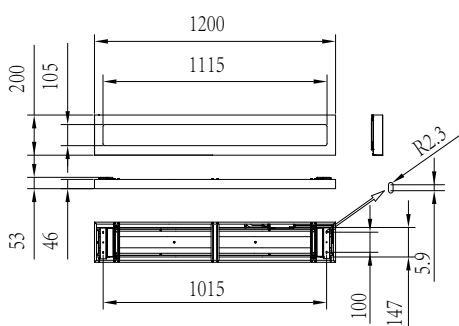

Application

- Offices
- Healthcare
- Education

Dimensional drawing

CoreLine surface mounted gen 4

Product details

CoreLine surface mounted G4 NOC
Optical window

CoreLine surface mounted G4
W20L120 DPP

CoreLine surface mounted G4 PSU
back side