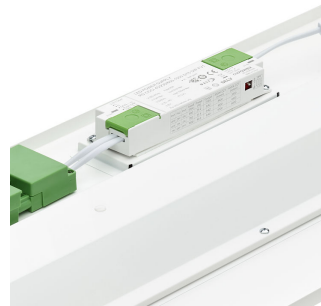

CoreLine surface mounted G4 PSD
back side detail dipswitches