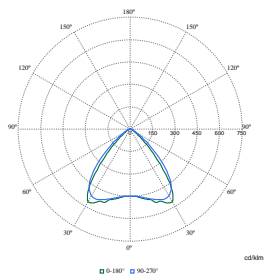

Polar Normal (separate) - null - 911401842087