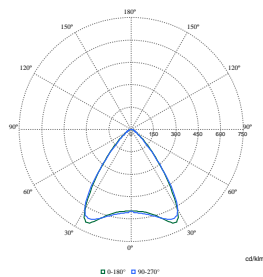

Polar Normal (separate) - null - 911401842487