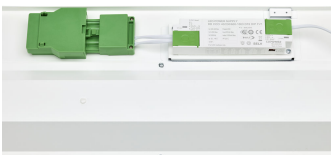

CoreLine surface mounted gen 4

Product details

CoreLine surface mounted G4
W20L157 DPP

CoreLine surface mounted G4 PSD
back side detail dipswitches

CoreLine G4 PSD All in lumen
selectable back

CoreLine surface mounted G4 WIA
back side-01

CoreLine surface mounted G4 WIA
back side

CoreLine G4 PSU All in lumen
selectable back

CoreLine G4 PSD All in lumen
selectable side

CoreLine surface mounted gen 4

General Information	
Driver included	Yes
Number of gear units	1 unit
Light Technical	
Color rendering index (CRI)	>80
Operating and Electrical	
Protection class IEC	Safety class II
Input Voltage	220-240 V
Line Frequency	50 or 60 Hz
Suitable for random switching	No
Mechanical and Housing	
Housing Color	White
Mech. impact protection code	IK03
Ingress protection code	IP20/44
Approval and Application	
Ambient temperature range	-10 to +40 °C
CE mark	Yes
ENEC mark	KEMA Netherlands
Flammability mark	For mounting on normally flammable surfaces
Glow-wire test	Temperature 650 °C, duration 30 s
Initial Performance (IEC Compliant)	
Luminous flux tolerance	+/-10%