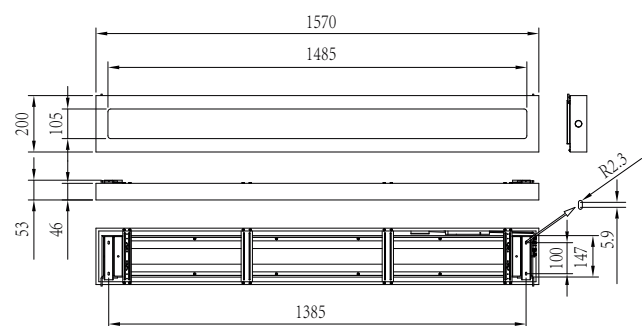

CoreLine surface mounted gen 4

Benefits

- Energy-efficient: Our state-of-the-art LED technology ensures that CoreLine surface-mounted gen4 is both eco-friendly and cost-effective, saving you money on your energy bills while helping to reduce your carbon footprint.
- Bright and effective: With higher lumen packages up to 6800 lm, CoreLine surface-mounted gen4 provides bright and effective illumination for your home or office.
- Easy installation: Quick connectors make installation a breeze, ensuring a hassle-free and user-friendly experience.
- Modern design: With its sleek and modern design, CoreLine surface-mounted gen4 blends seamlessly with any interior décor, enhancing the atmosphere of any space.
- Long-lasting: Improved efficiency and lifetime ensure long-lasting and eco-friendly lighting that will last for years to come.

Features

- Higher lumen packages: up to 6800 lm (replacing 2 x 58W conventional light sources) for bright and effective illumination
- Improved efficiency: up to 160 lm/W for energy-saving and eco-friendly lighting
- Improved lifetime: L90@50K hrs/ L80@100K hrs for long-lasting and durable lighting
- Plastics-free packaging for an eco-friendly solution
- EPDs available for all listed products
- Improved all-in driver: more user-friendly, with no dipswitches for ease of use

Application

- Offices
- Healthcare
- Education

Dimensional drawing