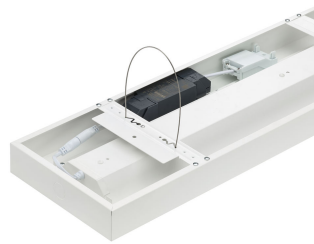

CoreLine surface mounted G4
SafetyCable

CoreLine surface mounted G4 WIA
back side-02

CoreLine surface mounted G4 OC
Optical window

CoreLine surface mounted G4 PSU
back side

CoreLine G4 PSU All in lumen
selectable side

CoreLine surface mounted gen 4

Product details

CoreLine surface mounted G4
W20L157 DPP

CoreLine surface mounted G4 PSD
back side detail dipswitches

CoreLine G4 PSD All in lumen
selectable back

CoreLine surface mounted G4 WIA
back side-01