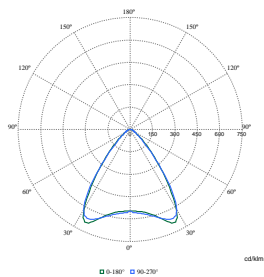

Initial Performance (IEC Compliant)

Order Code	Full Product Name	Initial chromaticity
911401842087	SM136V G4 40S/830 WIA W20L120 OC	(0.44,0.40)SDCM<3
911401842187	SM136V G4 43S/840 WIA W20L120 OC	(0.38,0.38)SDCM<3
911401842687	SM136V G4 40S/830 WIA W20L157 OC	(0.44,0.40)SDCM<3
911401842787	SM136V G4 43S/840 WIA W20L157 OC	(0.38,0.38)SDCM<3
911401841687	SM136V G4 36_45_60S/840 PSU W20L120 NOC	(0.38,0.38)SDCM<3
911401841787	SM136V G4 36_45_60S/840 PSU W20L120 OC	(0.38,0.38)SDCM<3

Order Code	Full Product Name	Initial chromaticity
911401841887	SM136V G4 34_43_57S/830 PSD W20L120 OC	(0.44,0.40)SDCM<3
911401841987	SM136V G4 36_45_60S/840 PSD W20L120 OC	(0.38,0.38)SDCM<3
911401842287	SM136V G4 36_45_68S/840 PSU W20L157 OC	(0.38,0.38)SDCM<3
911401842387	SM136V G4 34_43_65S/830 PSU W20L157 OC	(0.44,0.40)SDCM<3
911401842487	SM136V G4 36_45_68S/840 PSD W20L157 OC	(0.38,0.38)SDCM<3
911401842587	SM136V G4 34_43_65S/830 PSD W20L157 OC	(0.44,0.40)SDCM<3

Polar Wide Diagrams

Polar Normal (separate) - null - 911401842687