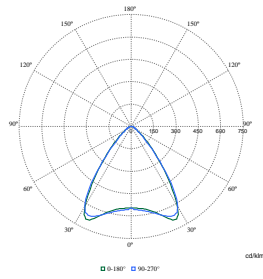

Polar Normal (separate) - null - 911401841787