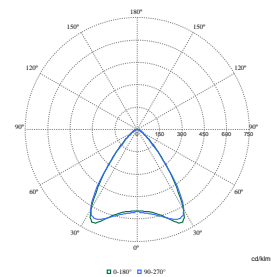

Polar Normal (separate) - null - 911401842787