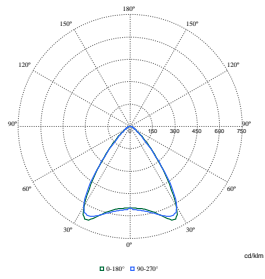

Polar Wide Diagrams

Polar Normal (separate) - null - 911401842687

Polar Normal (separate) - null - 911401842487

Polar Normal (separate) - null - 911401842787

CoreLine surface mounted gen 4

Polar Wide Diagrams