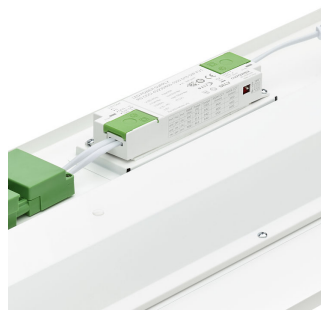

CoreLine surface mounted G4 PSD
back side detail dipswitches