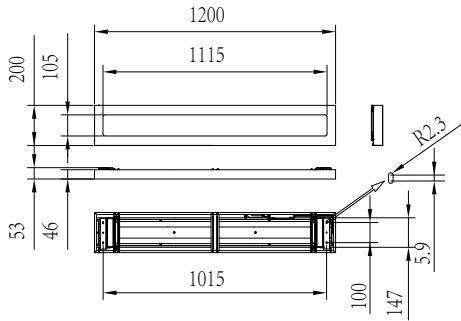

CoreLine surface mounted G4
W20L157

CoreLine surface mounted G4
W20L157 All-in

CoreLine Anbauleuchten

Abmessungsskizzen

Produktdetails

CoreLine surface mounted G4 NOC
Optical window

CoreLine surface mounted G4
W20L120 DPP