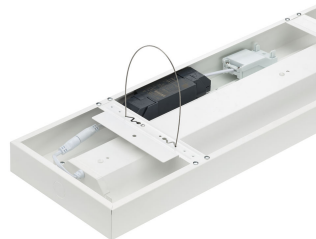

CoreLine surface mounted G4 PSU
back side

CoreLine G4 PSU All in lumen
selectable side

CoreLine surface mounted G4
W20L157 DPP

CoreLine surface mounted G4 PSD
back side detail dipswitches

CoreLine G4 PSD All in lumen
selectable back

CoreLine surface mounted G4 WIA
back side-01

CoreLine surface mounted G4 WIA
back side

CoreLine G4 PSU All in lumen
selectable back

CoreLine Anbauleuchten

Produktdetails

CoreLine G4 PSD All in lumen
selectable side