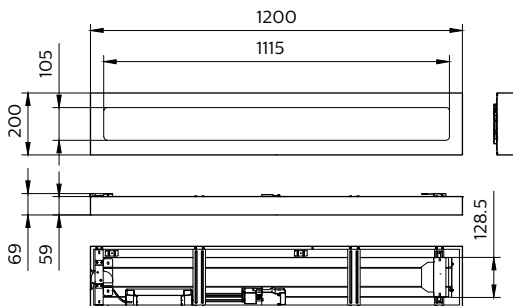

Versions

SM136V 31S_37S_43S_840 PSD
W20L120 NOC_SPP

Maatschets

CoreLine Opbouw

Productgegevens

CoreLine Recessed connector PSD (dali)

CoreLine Surface-mounted Mounting clip

CoreLine Surface-mounted Mounting clip