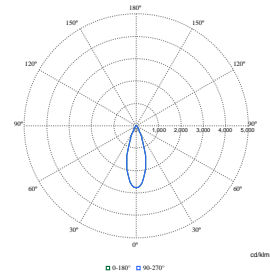

Polar Normal (separate) - RS780BI - 910505101655