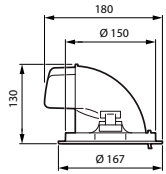

LuxSpace Accent Performance Elbow

Maatschets