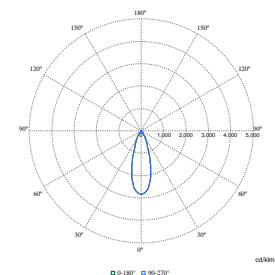

Polar Normal (separate) - RS780BI - 910505101645