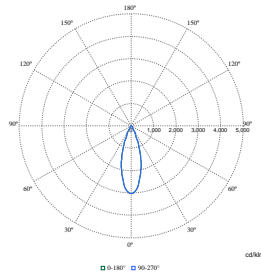

Polar Normal (separate) - RS780BI - 910505101644